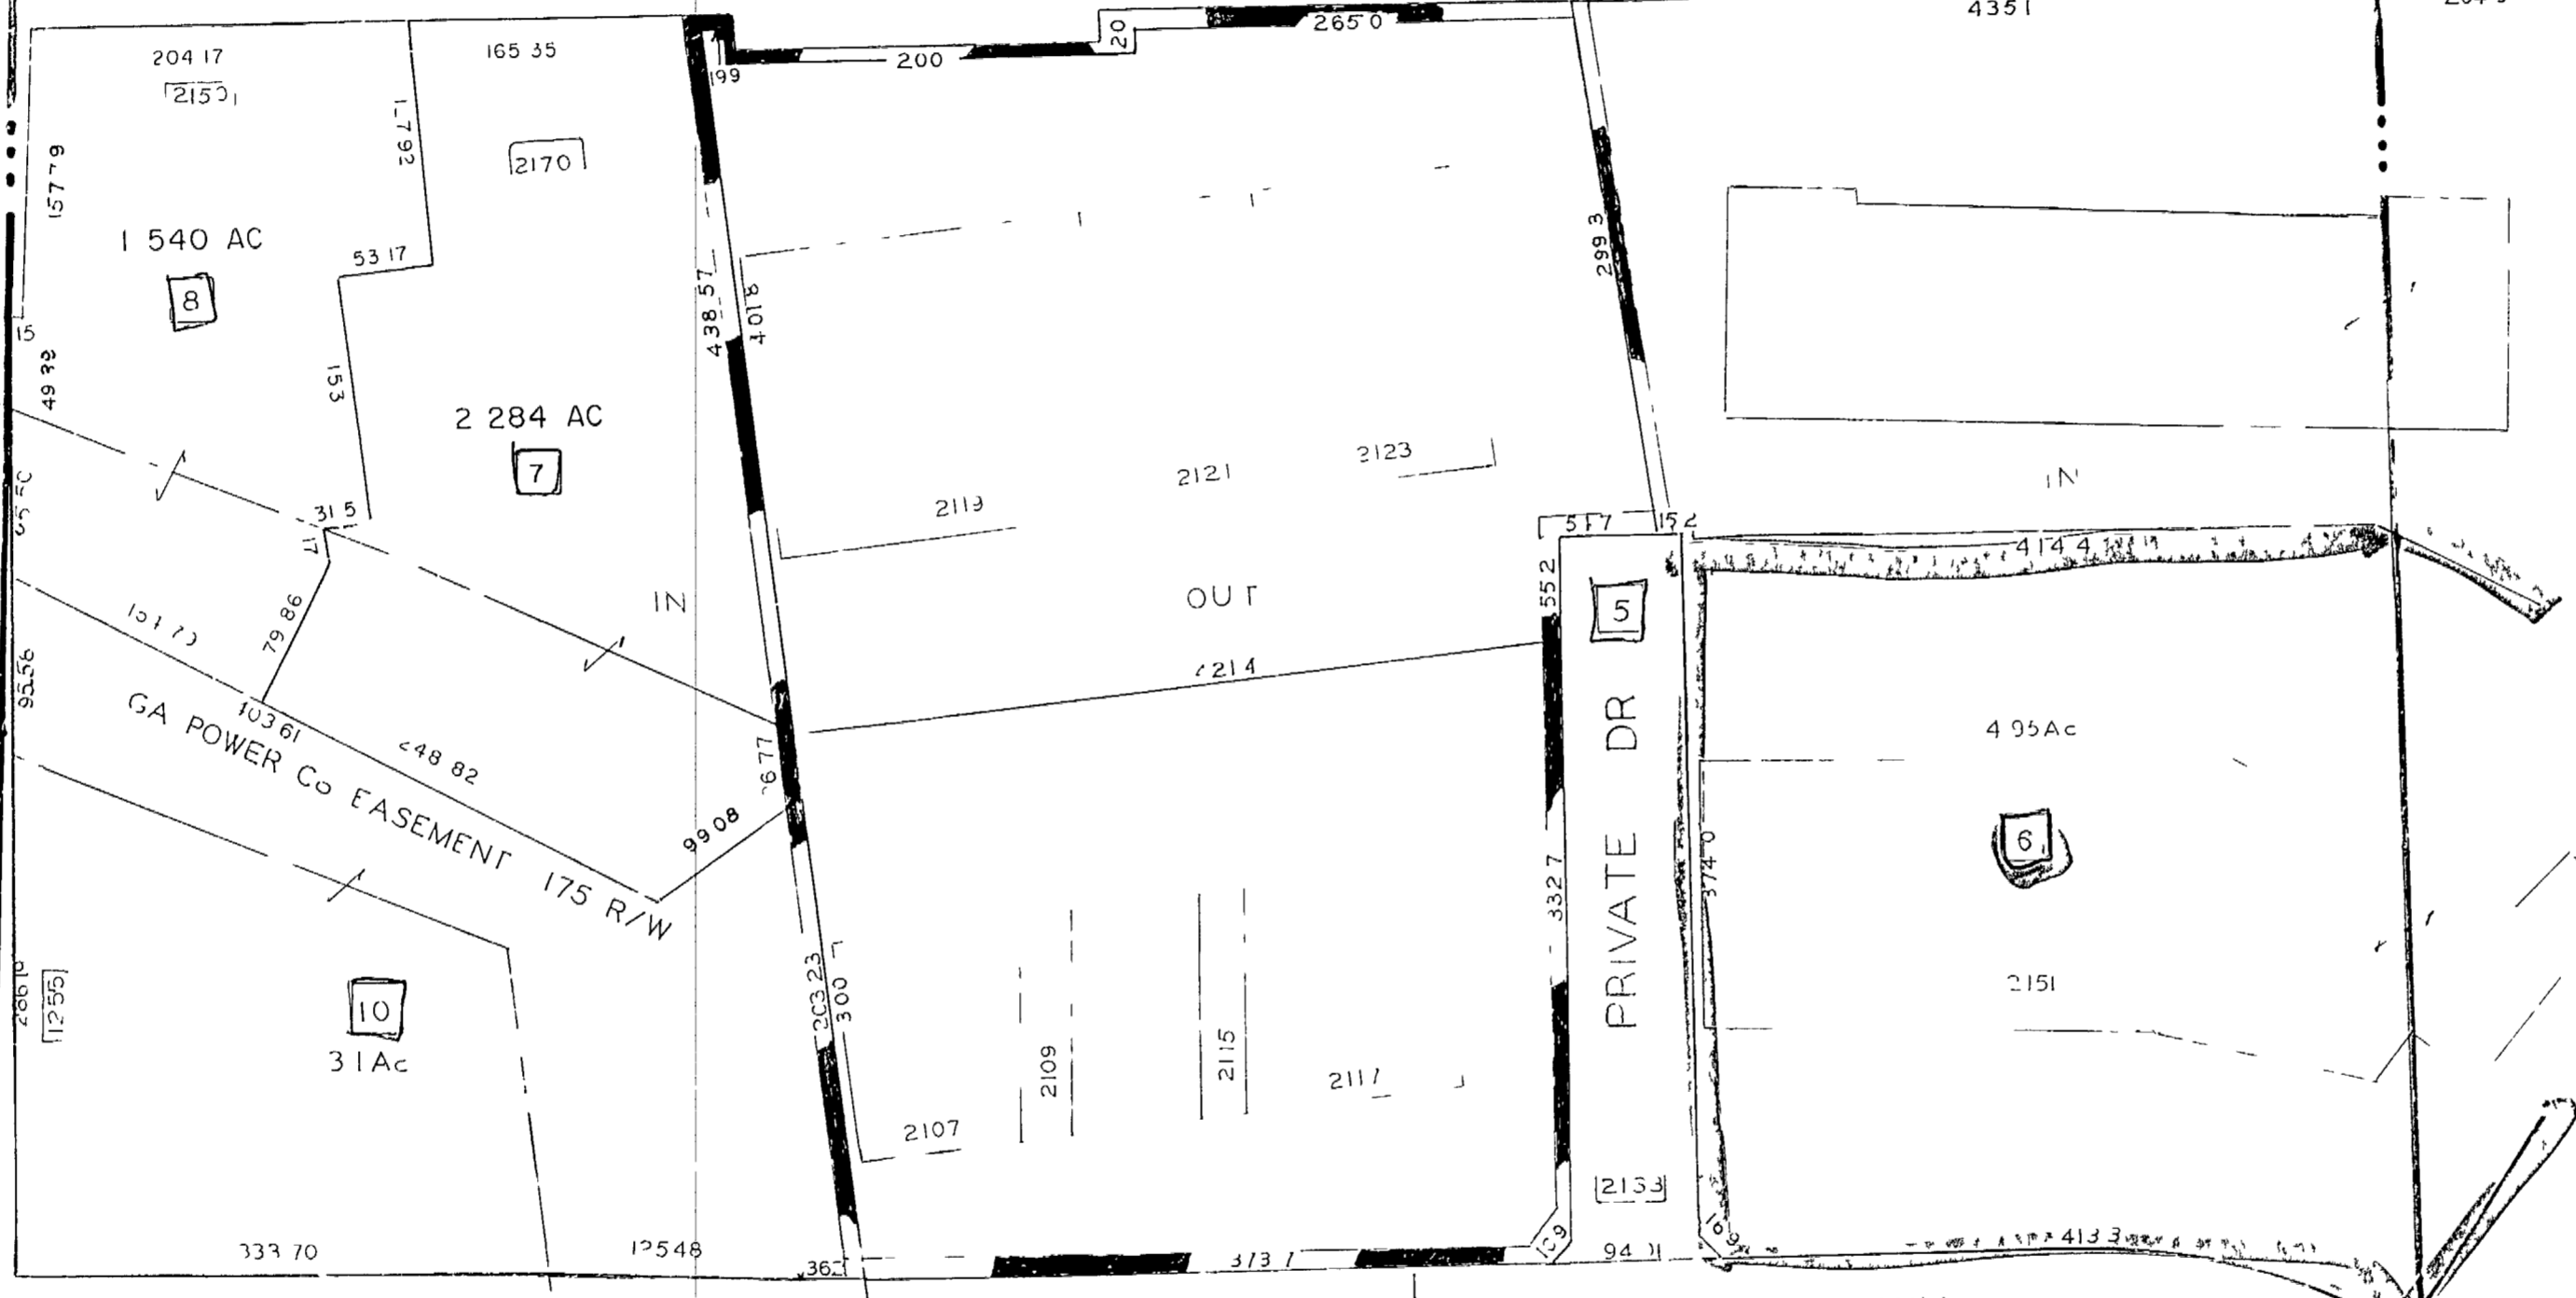

L.L. 727-17TH.DIST.

(715)

(726)

(787)

(714)

DELK ROAD

(786)

FRANKLIN ROAD

SCALE 1"=100'
 DRAWN 11-18-82
 REVISED 3-17-83
 4-14-85
 3-12-86
 6-30-86
 7-15-87
 8-09-90
 10-22-91
 7-09-92
 12-15-92
 3-14-93
 6-23-93

(728)

(786)

(785)

NORTHWEST PARKWAY

GA POWER Co EASEMENT

PRIVATE DR