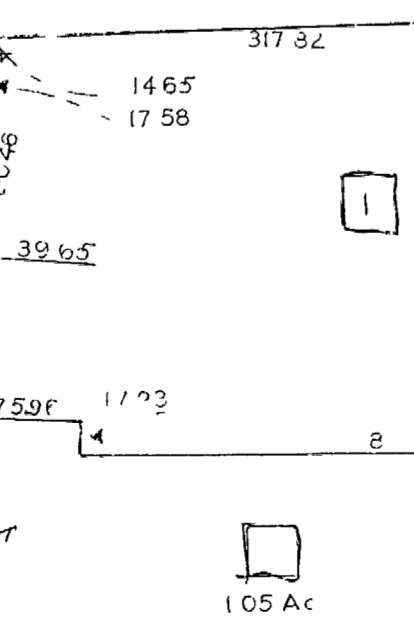

L.L. 727-17TH.DIST.

(715)

(726)

(787)

(714)

DELK ROAD

(786)

FRANKLIN ROAD

SCALE 1"=100'
 DRAWN 11-18-82
 REVISED 3-17-83
 4-14-85
 3-12-86
 6-30-86
 7-15-87
 8-09-90
 10-22-91
 7-09-92
 12-15-92
 3-14-93
 6-23-93

(728)

(786)

(785)

NORTHWEST PARKWAY

GA POWER Co EASEMENT

PRIVATE DR