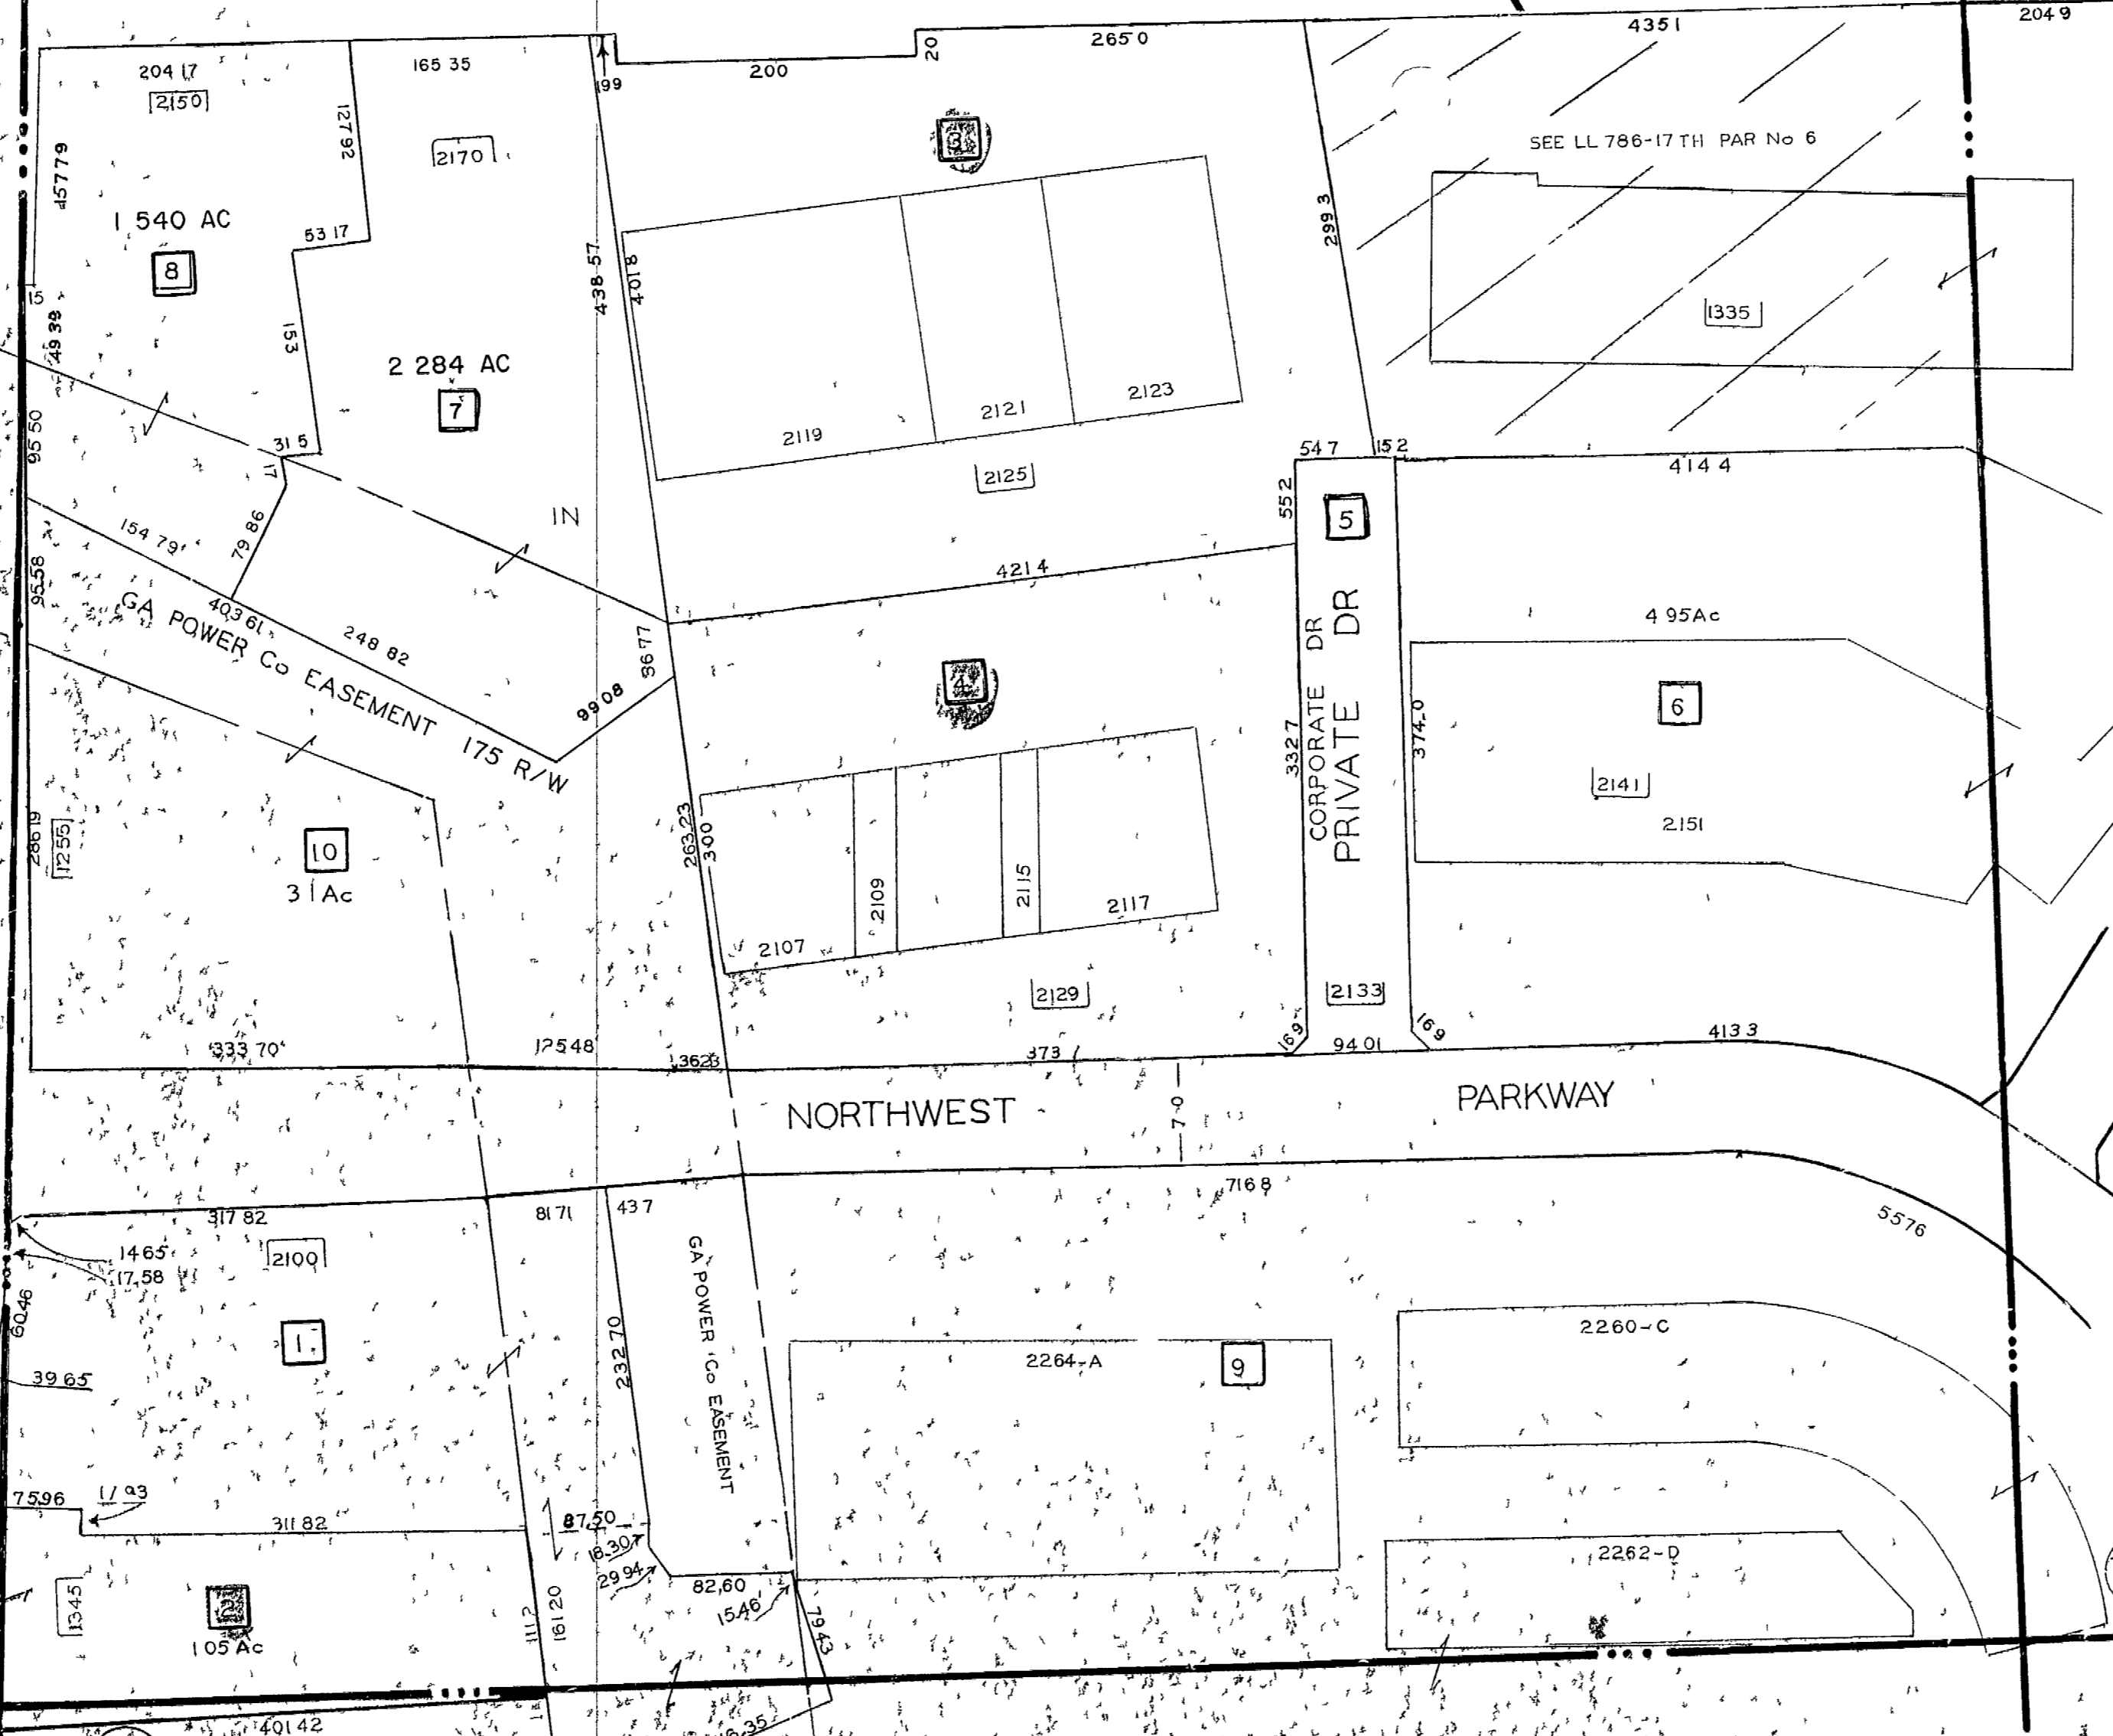

L.L. 727-17TH.DIST.

715
726
714

787
786

DELK ROAD

FRANKLIN ROAD

CORPORATE DR
PRIVATE DR

NORTHWEST PARKWAY

SCALE 1"=100'
 DRAWN 11-18-82
 REVISED 3-17-83
 5-14-85
 3-12-86
 6-30-86
 7-7-88
 8-8-90
 10-22-91
 7-9-92
 12-15-92
 3-12-93
 6-23-93
 12-8-93
 3-25-94
 6-27-94