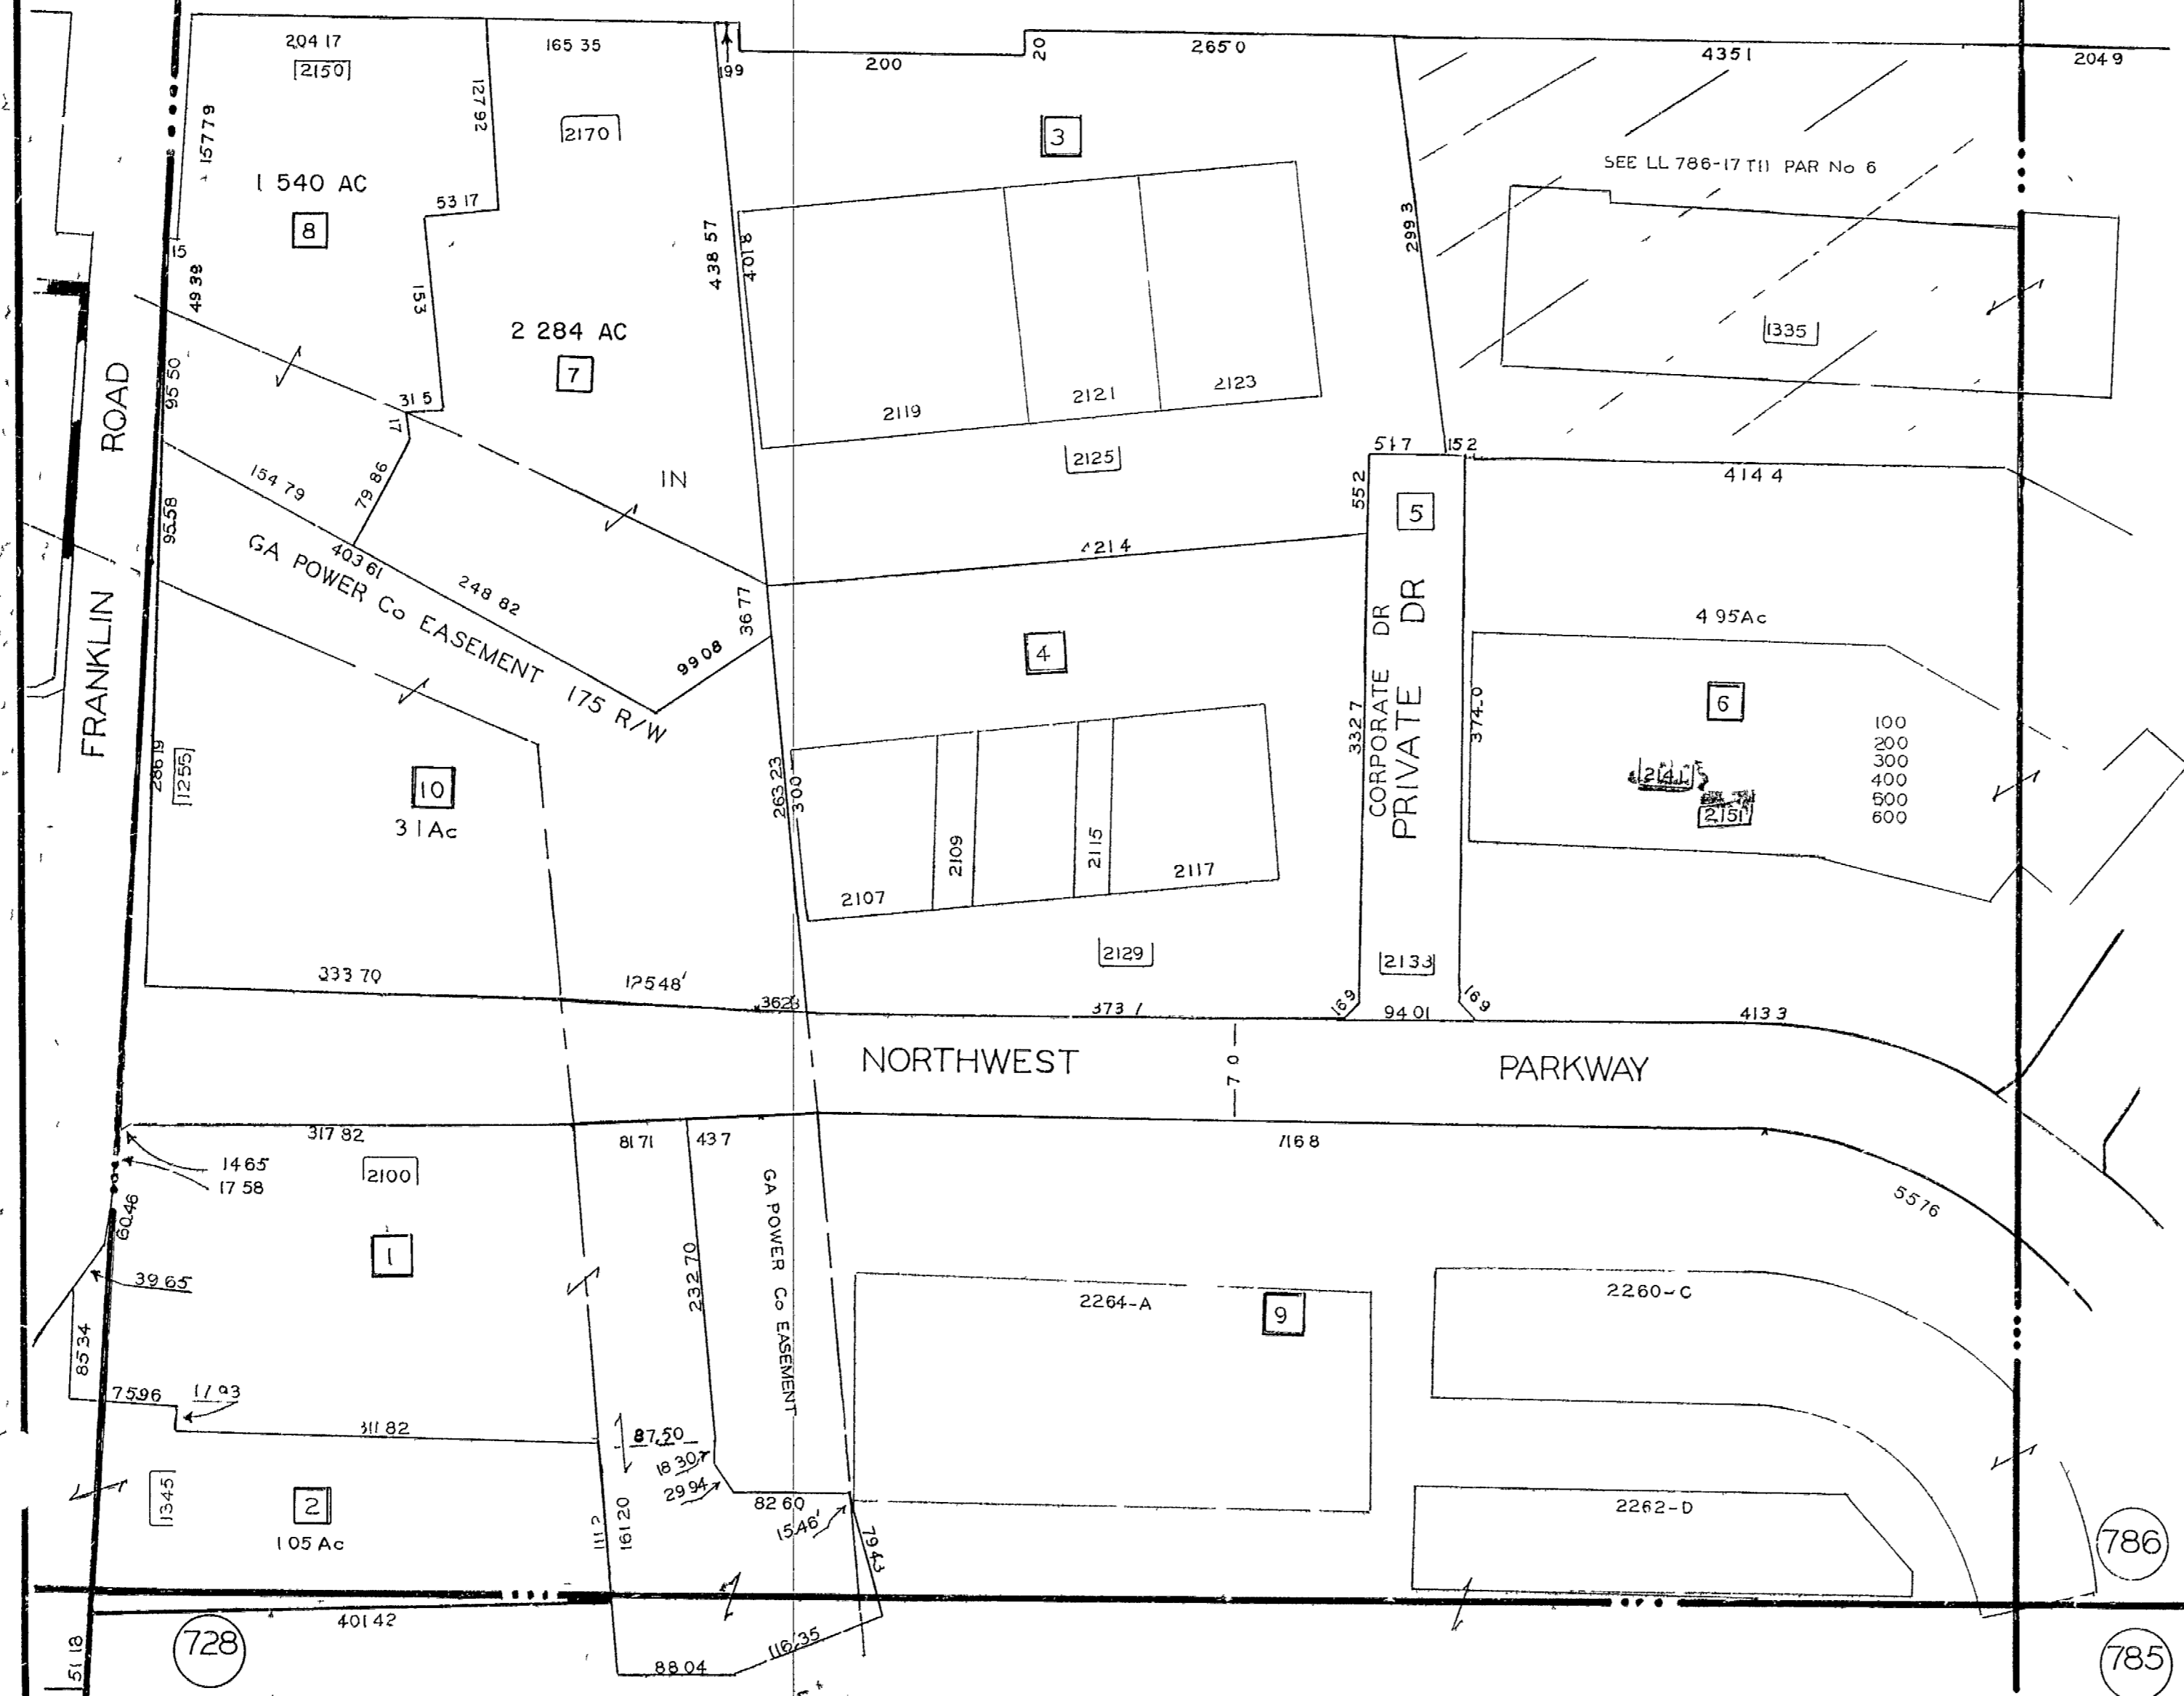

L.L. 727-17TH.DIST.

715

726

714

787

786

DELK

ROAD

1

SCALE 1"=100'  
 DRAWN 11-18-82  
 REVISED 3-17-83  
 5-14-85  
 3-12-86  
 6-30-86  
 7-7-88  
 8-8-90  
 10-22-91  
 7-9-92  
 12-15-92  
 3-12-93  
 6-23-93  
 12-8-93  
 3-25-94  
 6-27-94  
 11-30-94

786

785

728

401.42