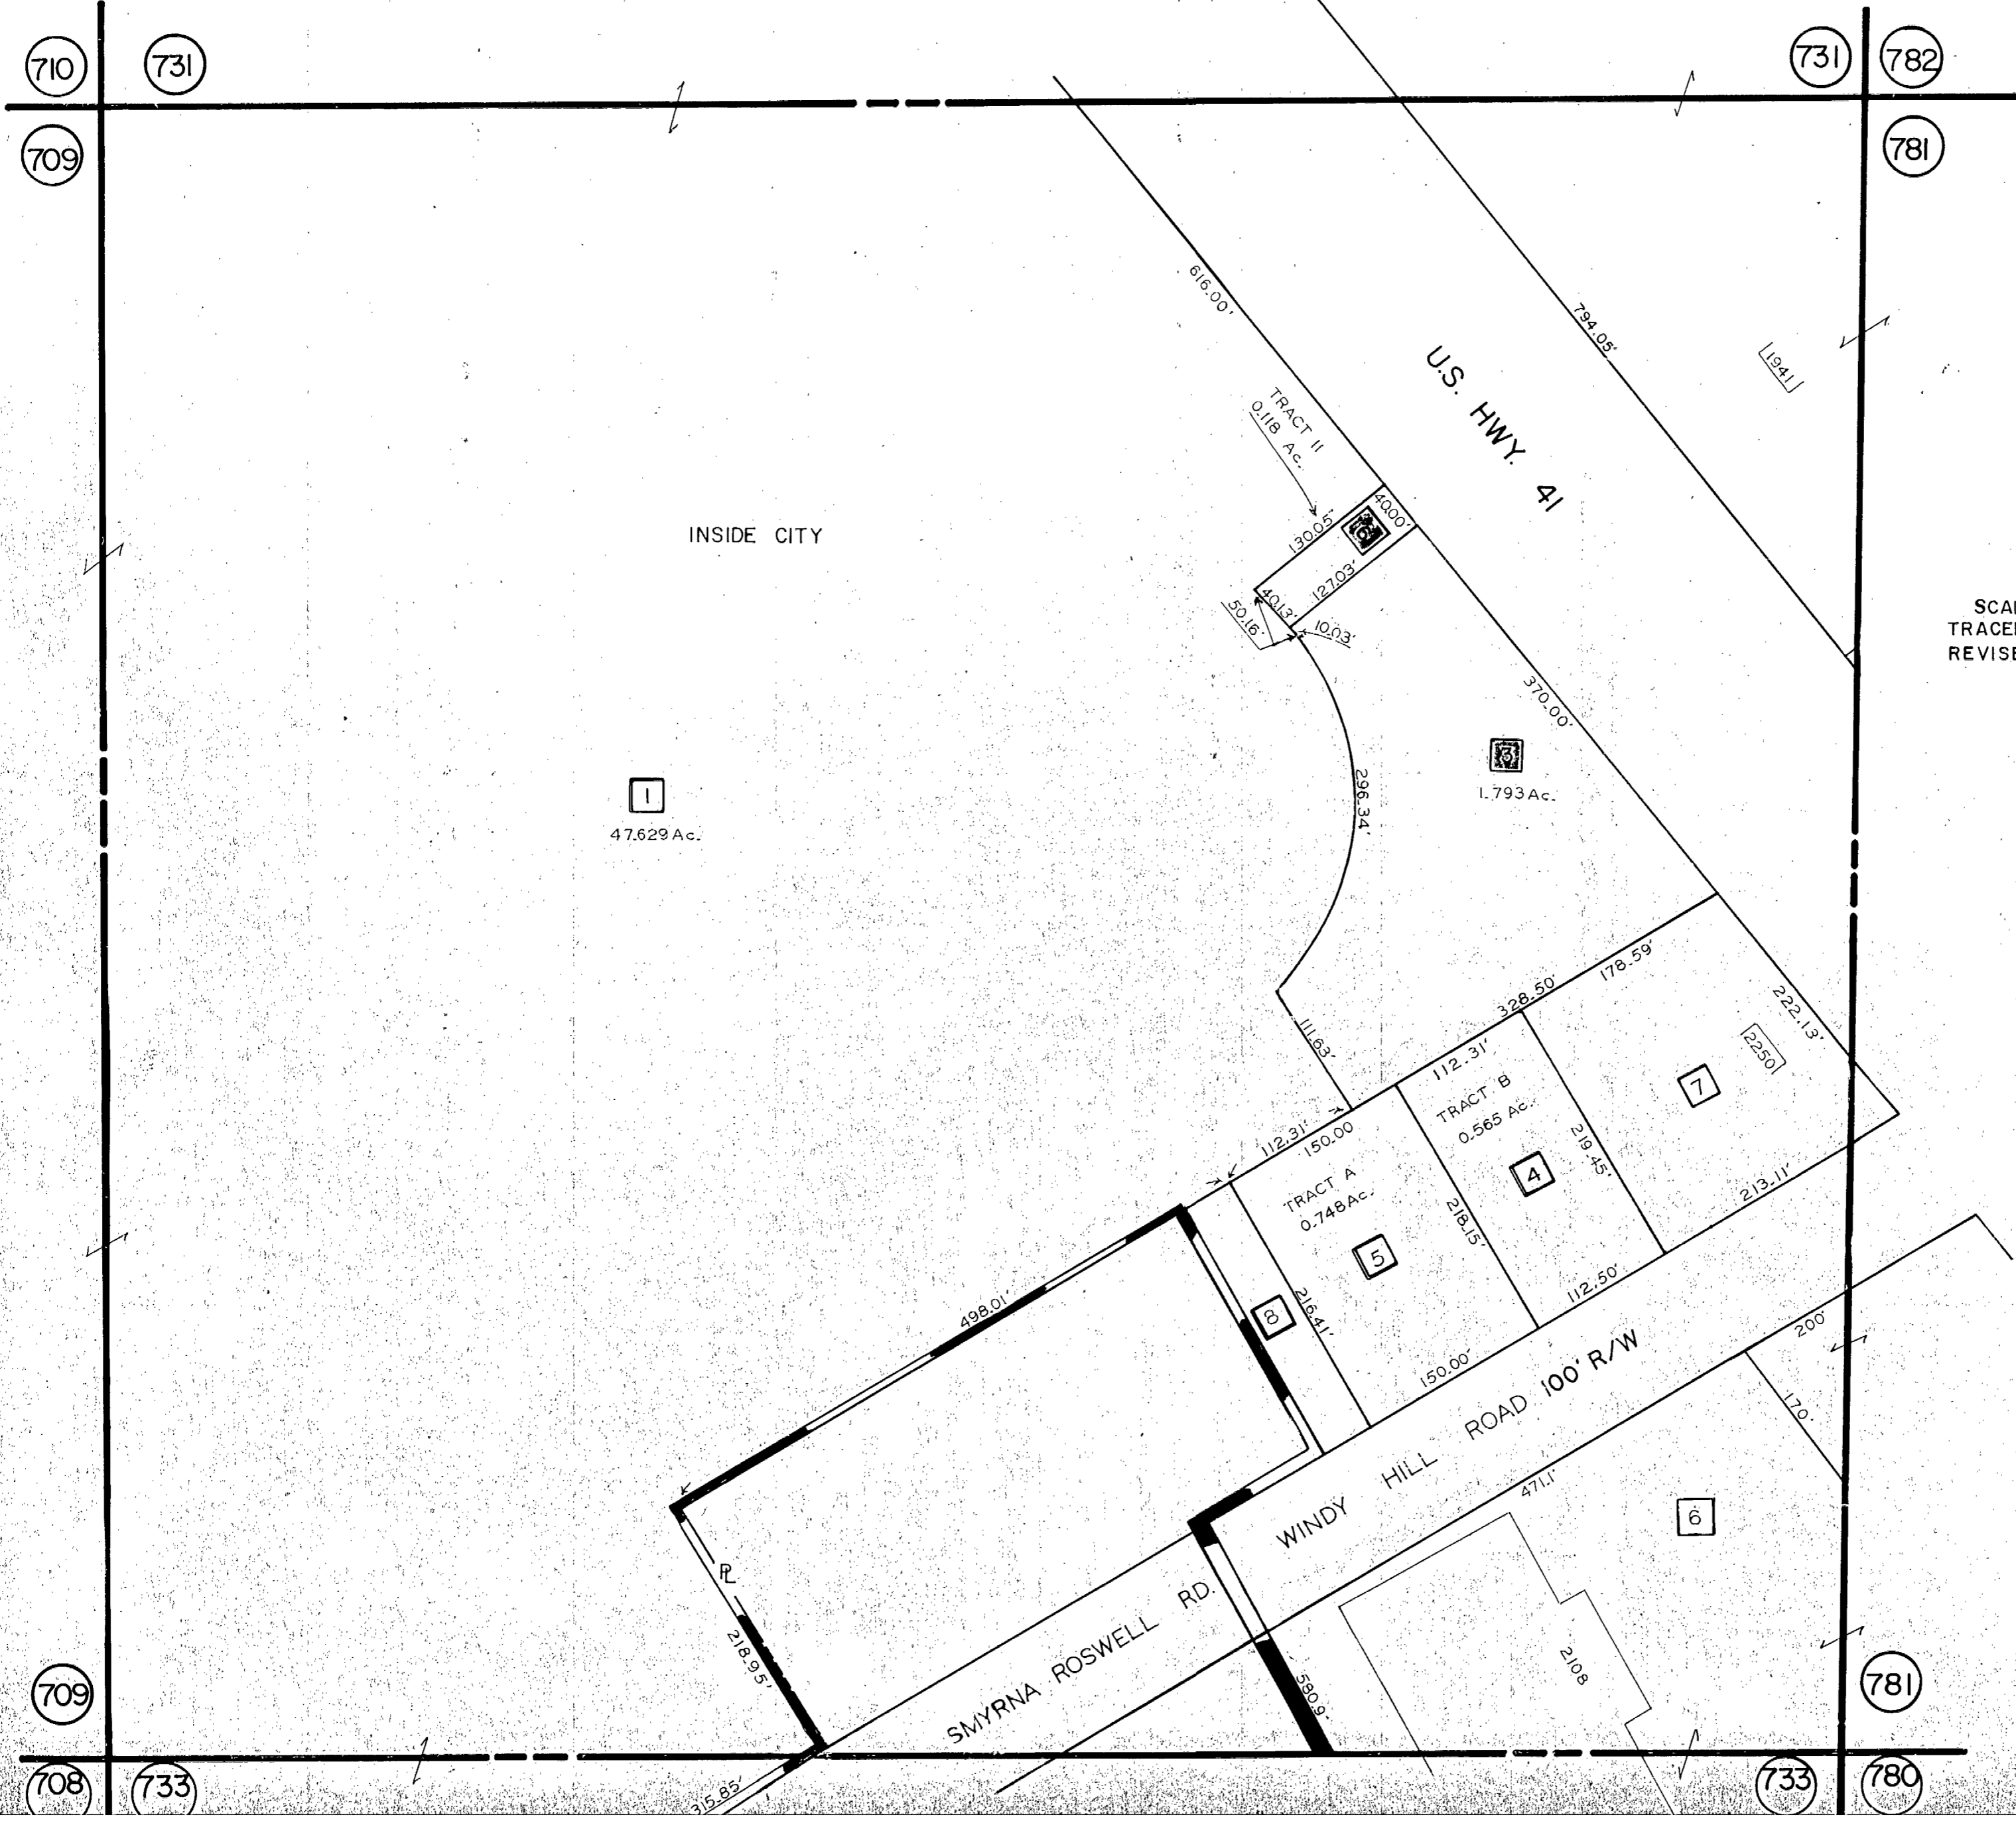

L.L. 732 - 17TH DIST.

N
SCALE 1"=100'
TRACED 8-24-82
REVISED 12-29-82
11-9-83
6-2-88
9-13-89
4-30-90