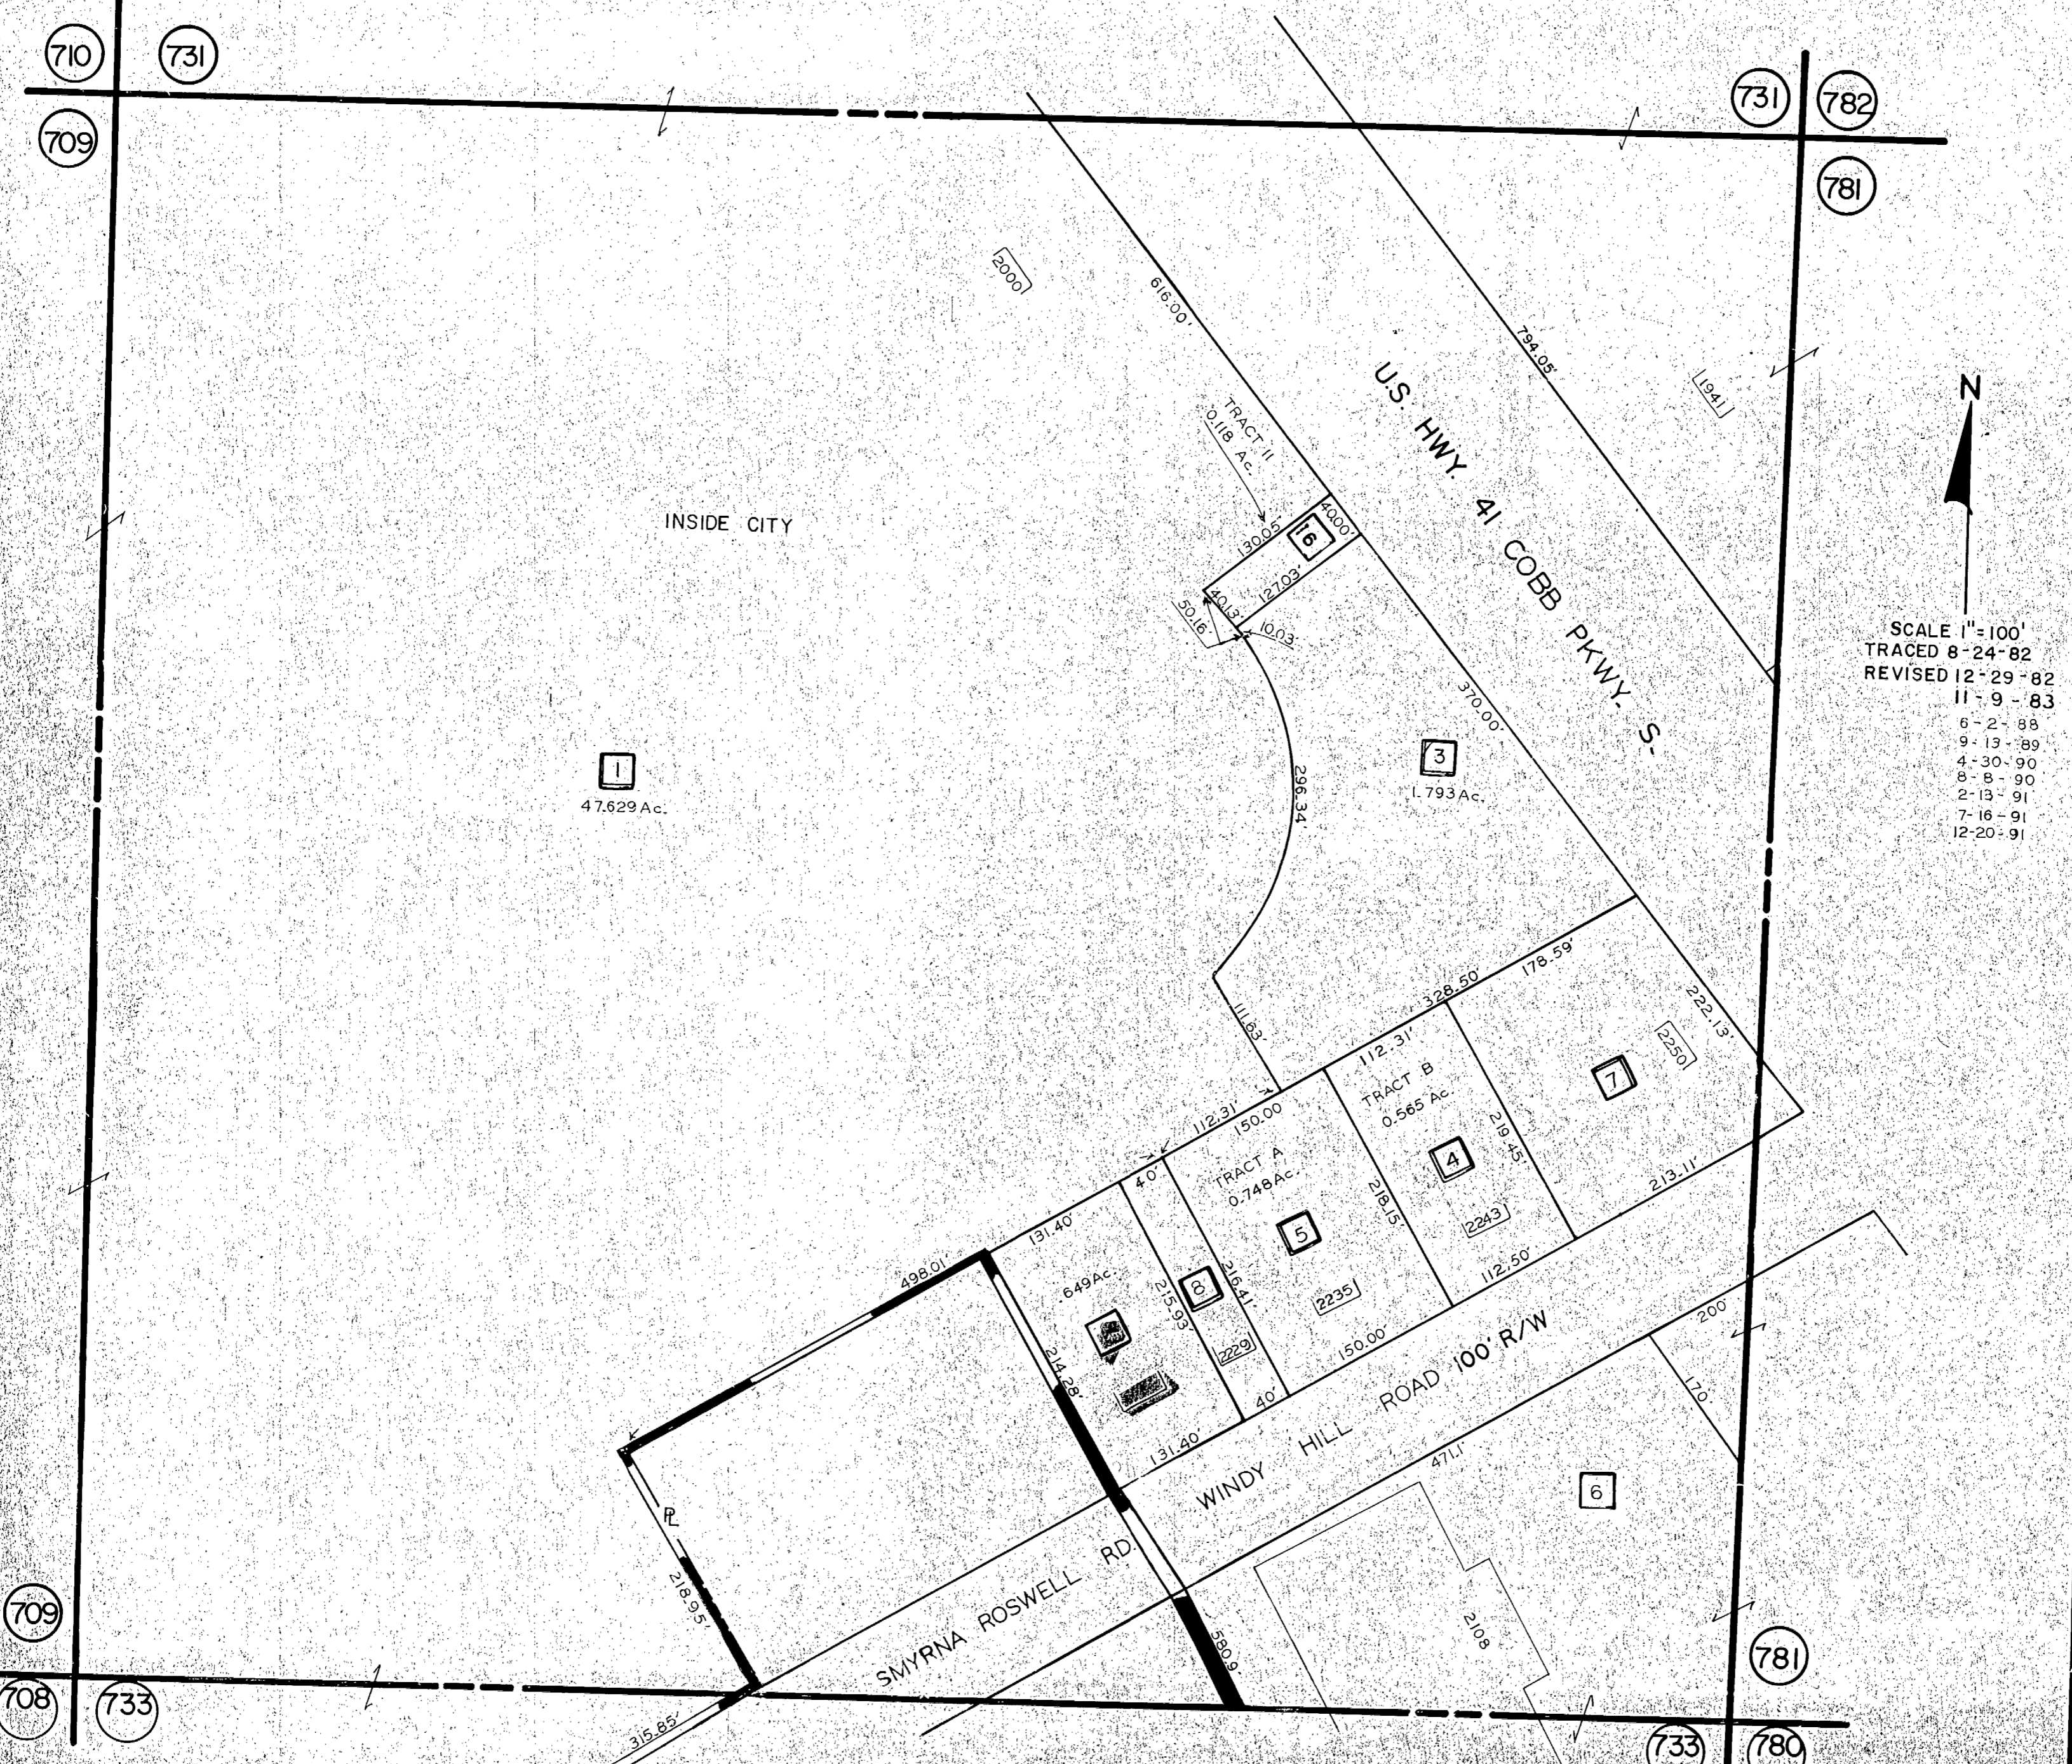

# L.L. 732 - 17TH DIST.

SCALE 1"=100'  
TRACED 8-24-82  
REVISED 12-29-82  
11-9-83  
6-2-88  
9-13-89  
4-30-90  
8-8-90  
2-13-91  
7-16-91  
12-20-91