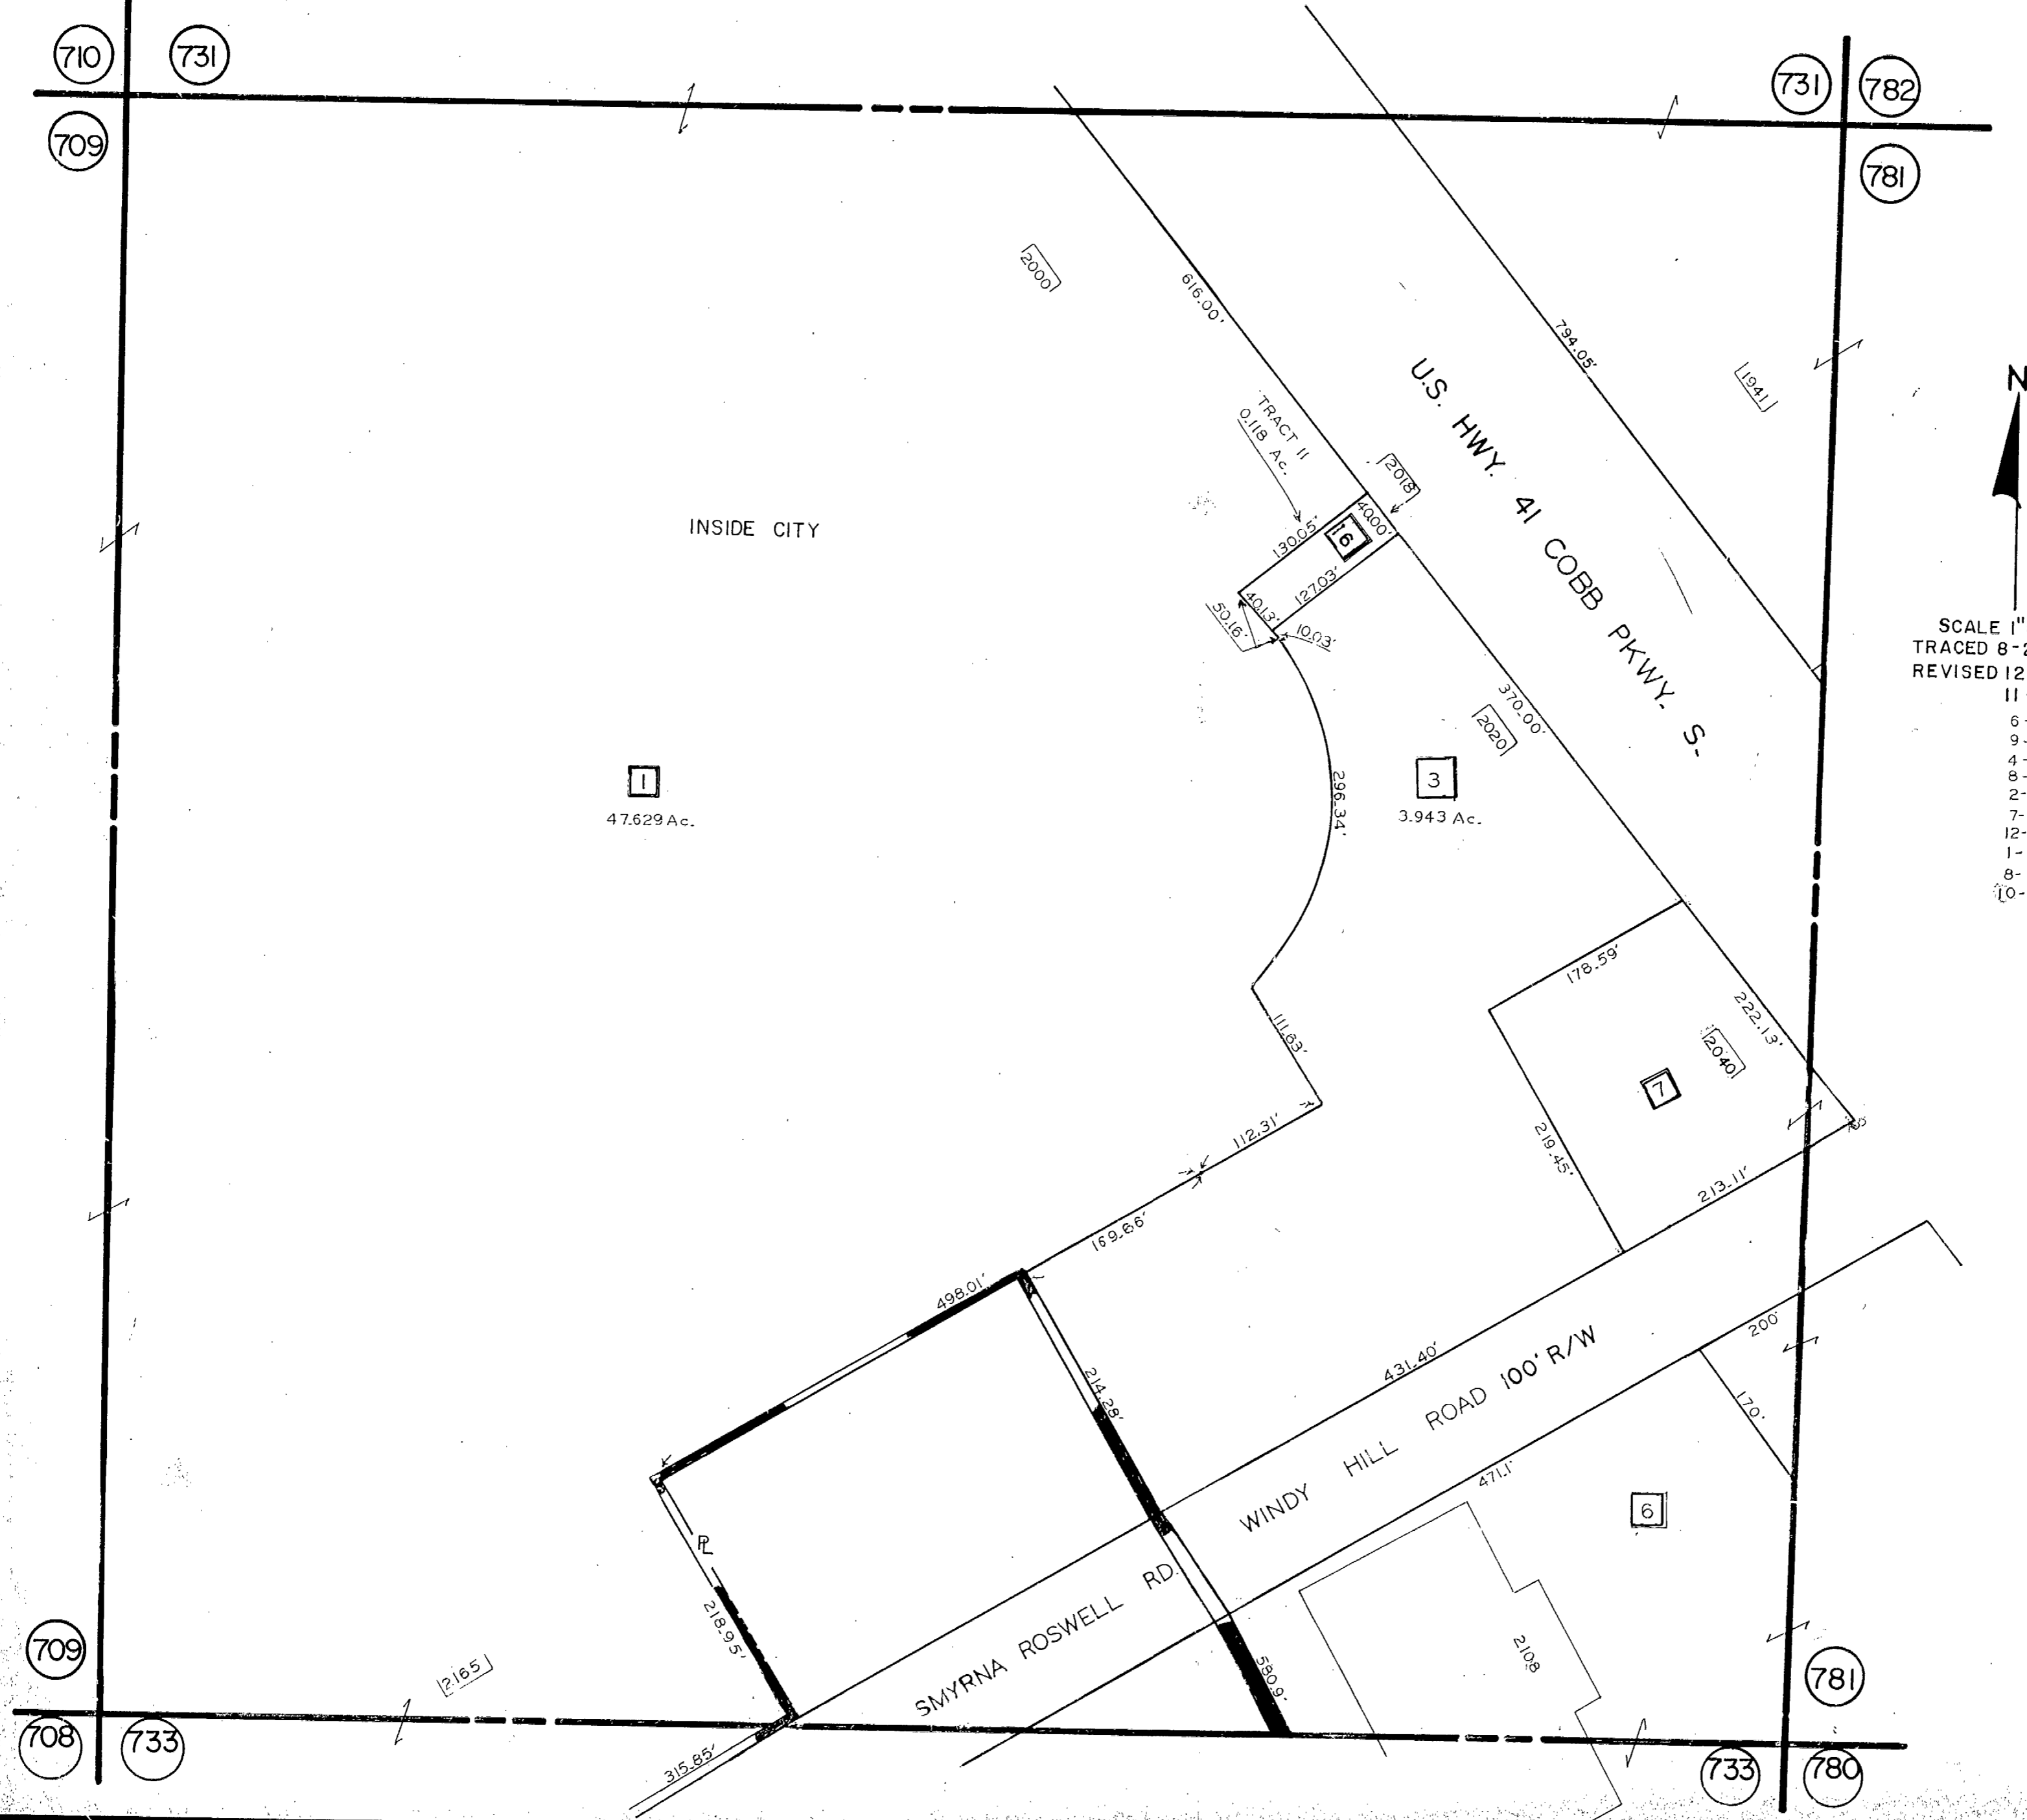

L.L. 732 - 17TH DIST.

SCALE 1"=100'
TRACED 8-24-82
REVISED 12-29-82
11-9-83
6-2-88
9-13-89
4-30-90
8-8-90
2-13-91
7-16-91
12-20-91
1-2-92
8-7-92
10-2-92