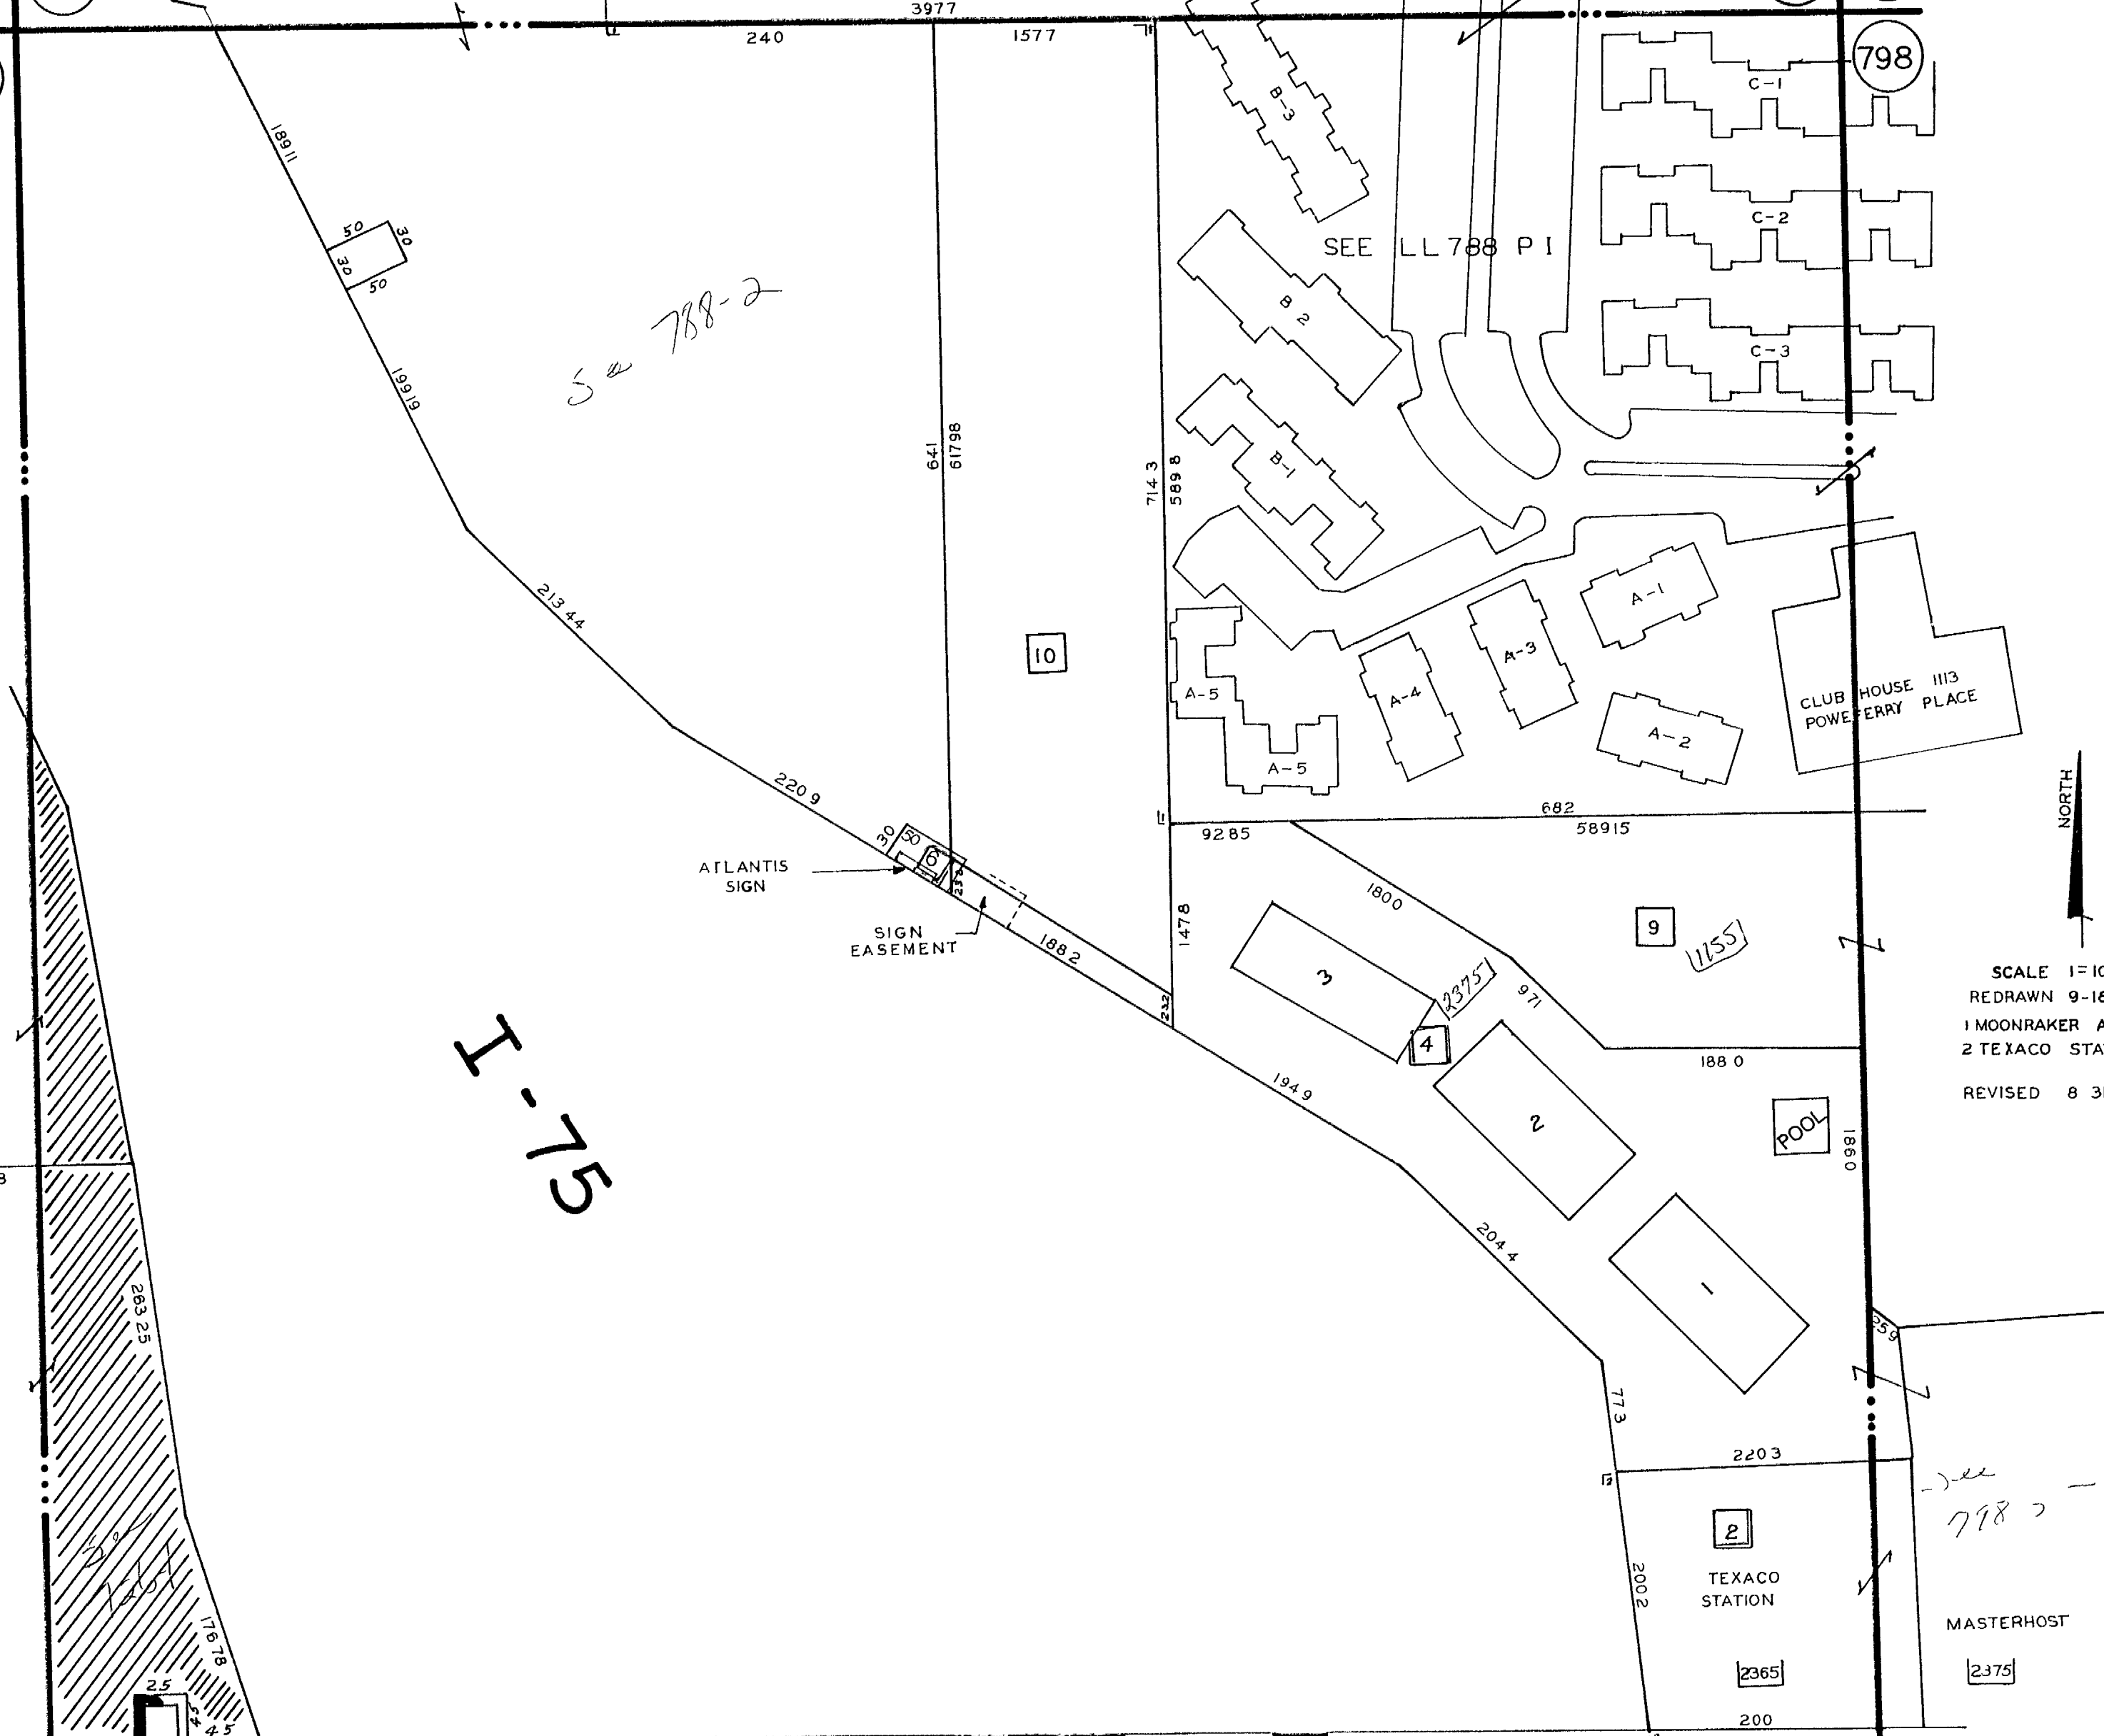

L.L. 787-17TH.DIST.

725 788

726

788 797

798

726

727 786

798

786

799

See 788-2

I-75

SCALE 1"=100'
 REDRAWN 9-18-78 F.E.L.
 1 MOONRAKER APIS
 2 TEXACO STATION
 REVISED 8-31-82

See 798
 MASTERHOST
 2365
 2375

DELK ROAD
 (CF-100)