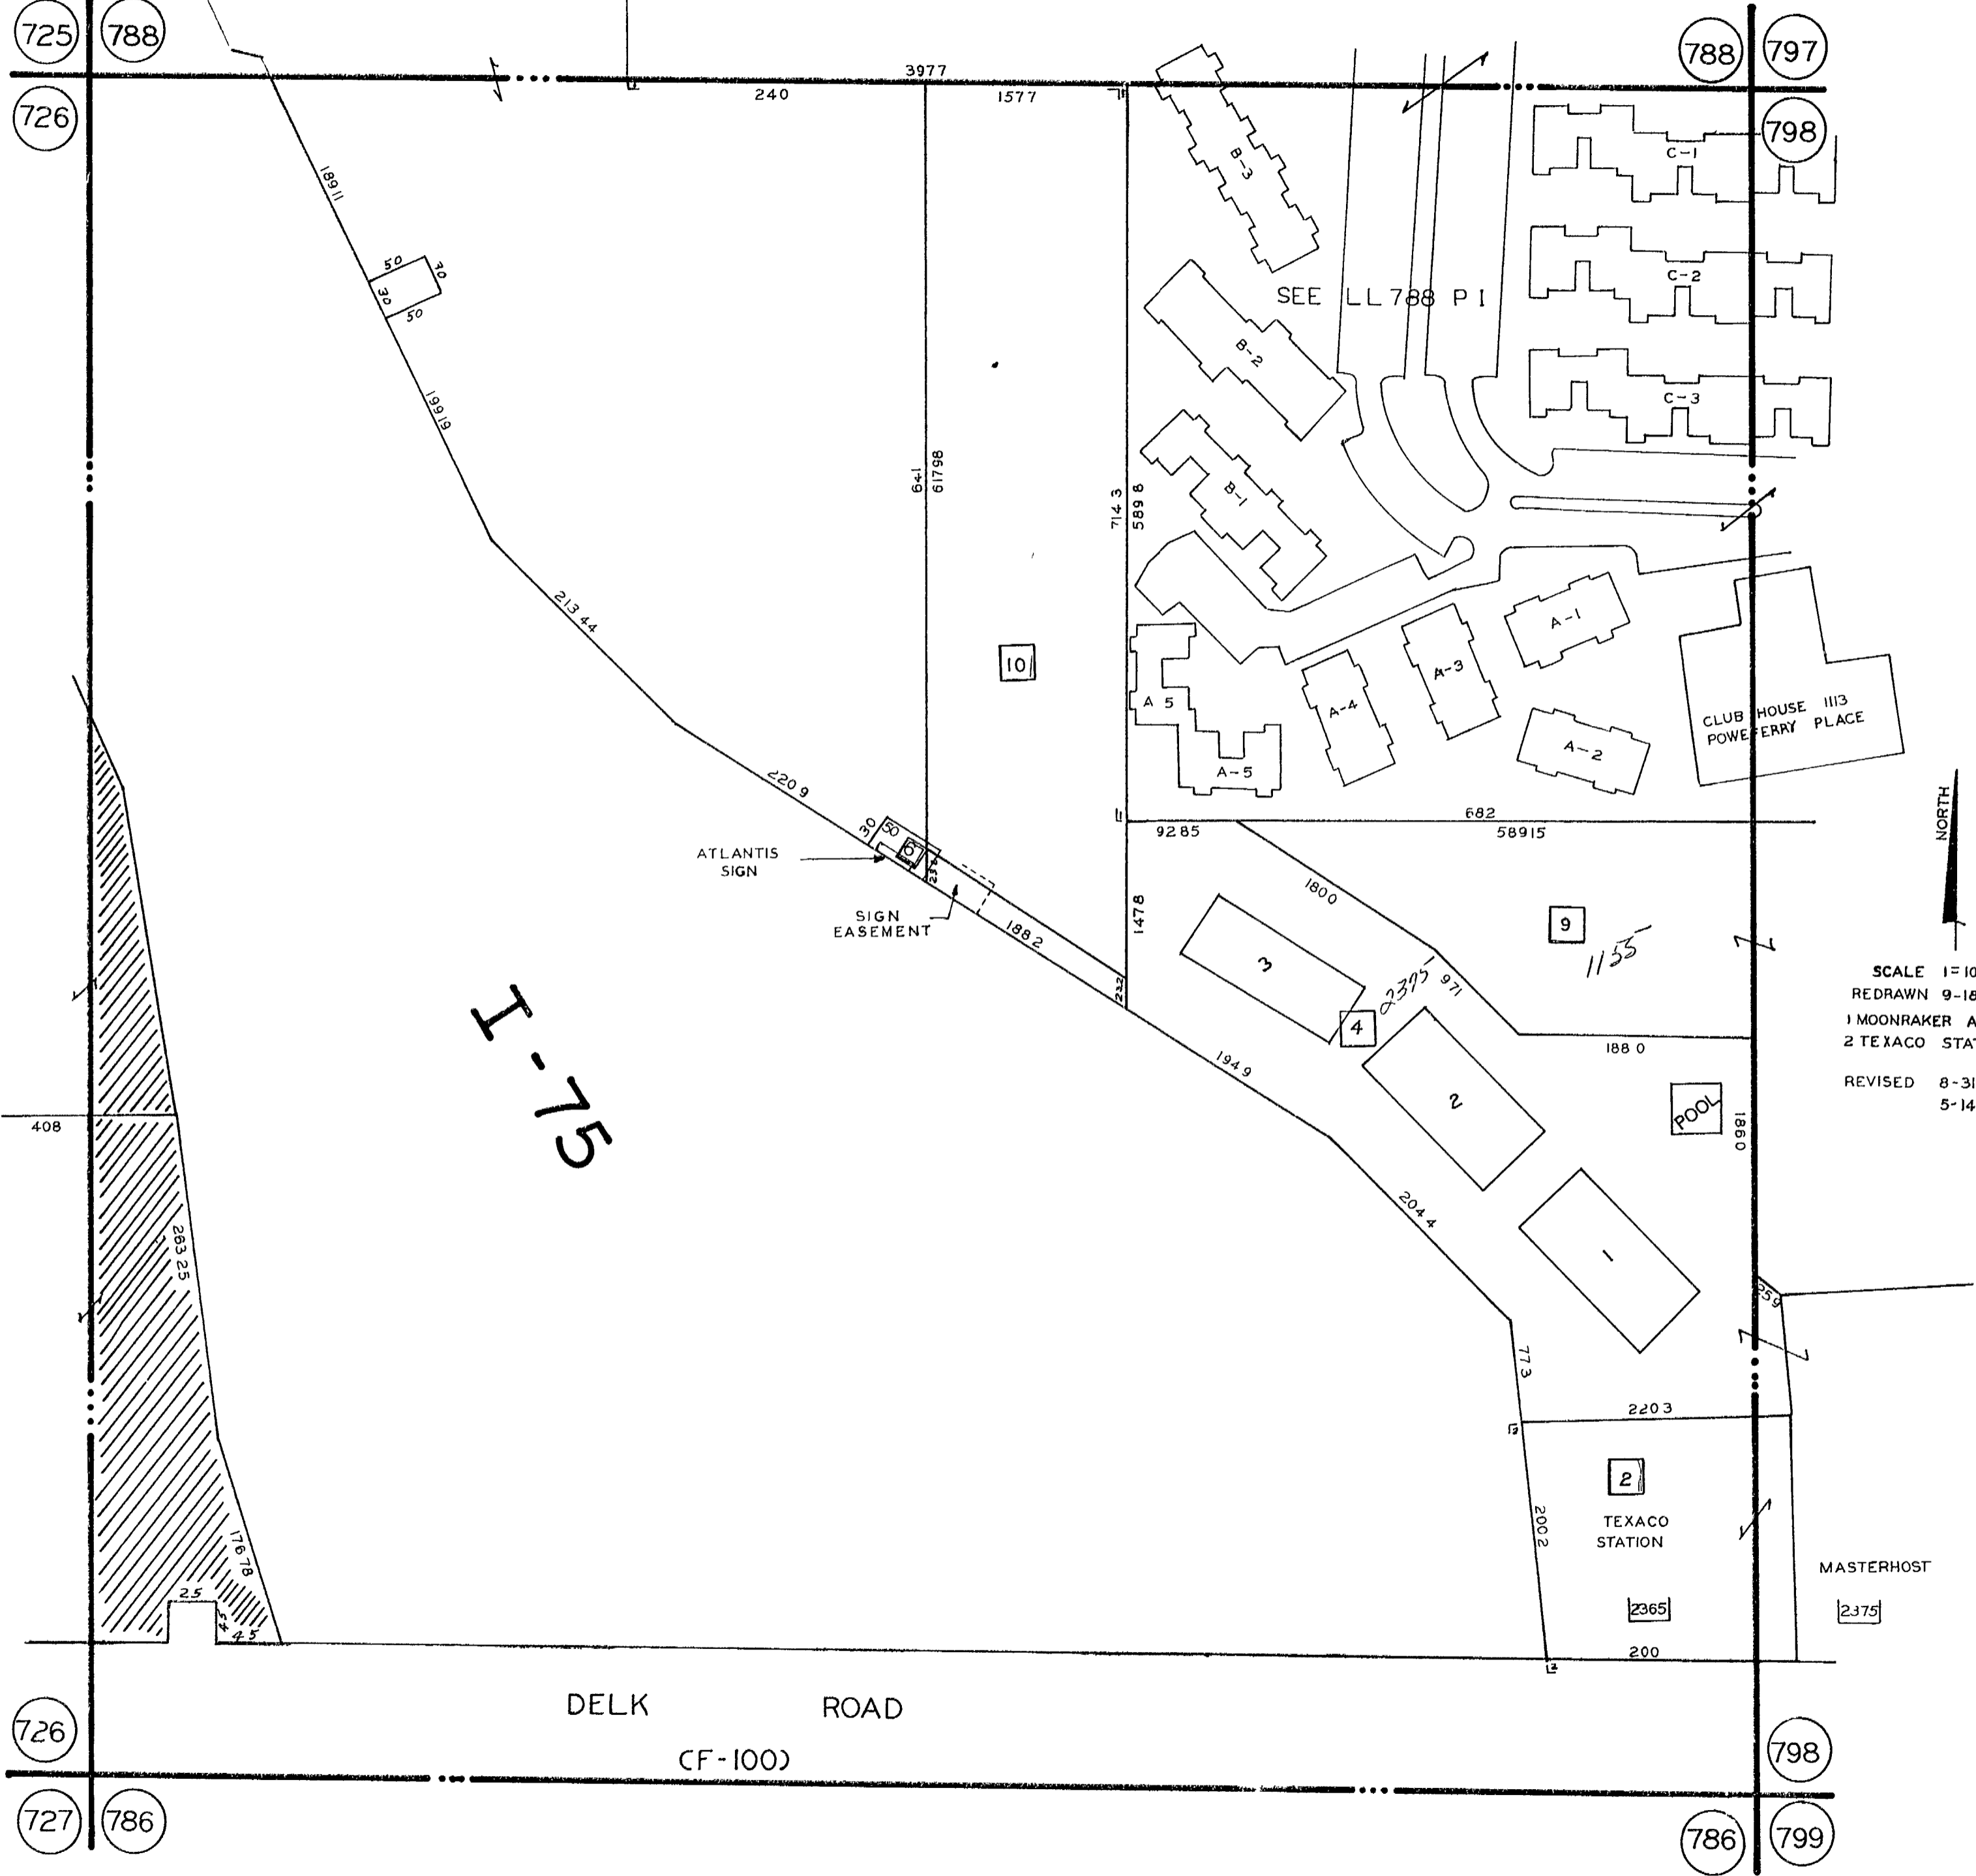

L.L. 787-17TH.DIST.

725 788

726

788 797

798

726

727 786

798

786 799

I-75

SCALE 1"=100'
 REDRAWN 9-18-78
 1 MOONRAKER APTS
 2 TEXACO STATION
 REVISED 8-31-82
 5-14-85