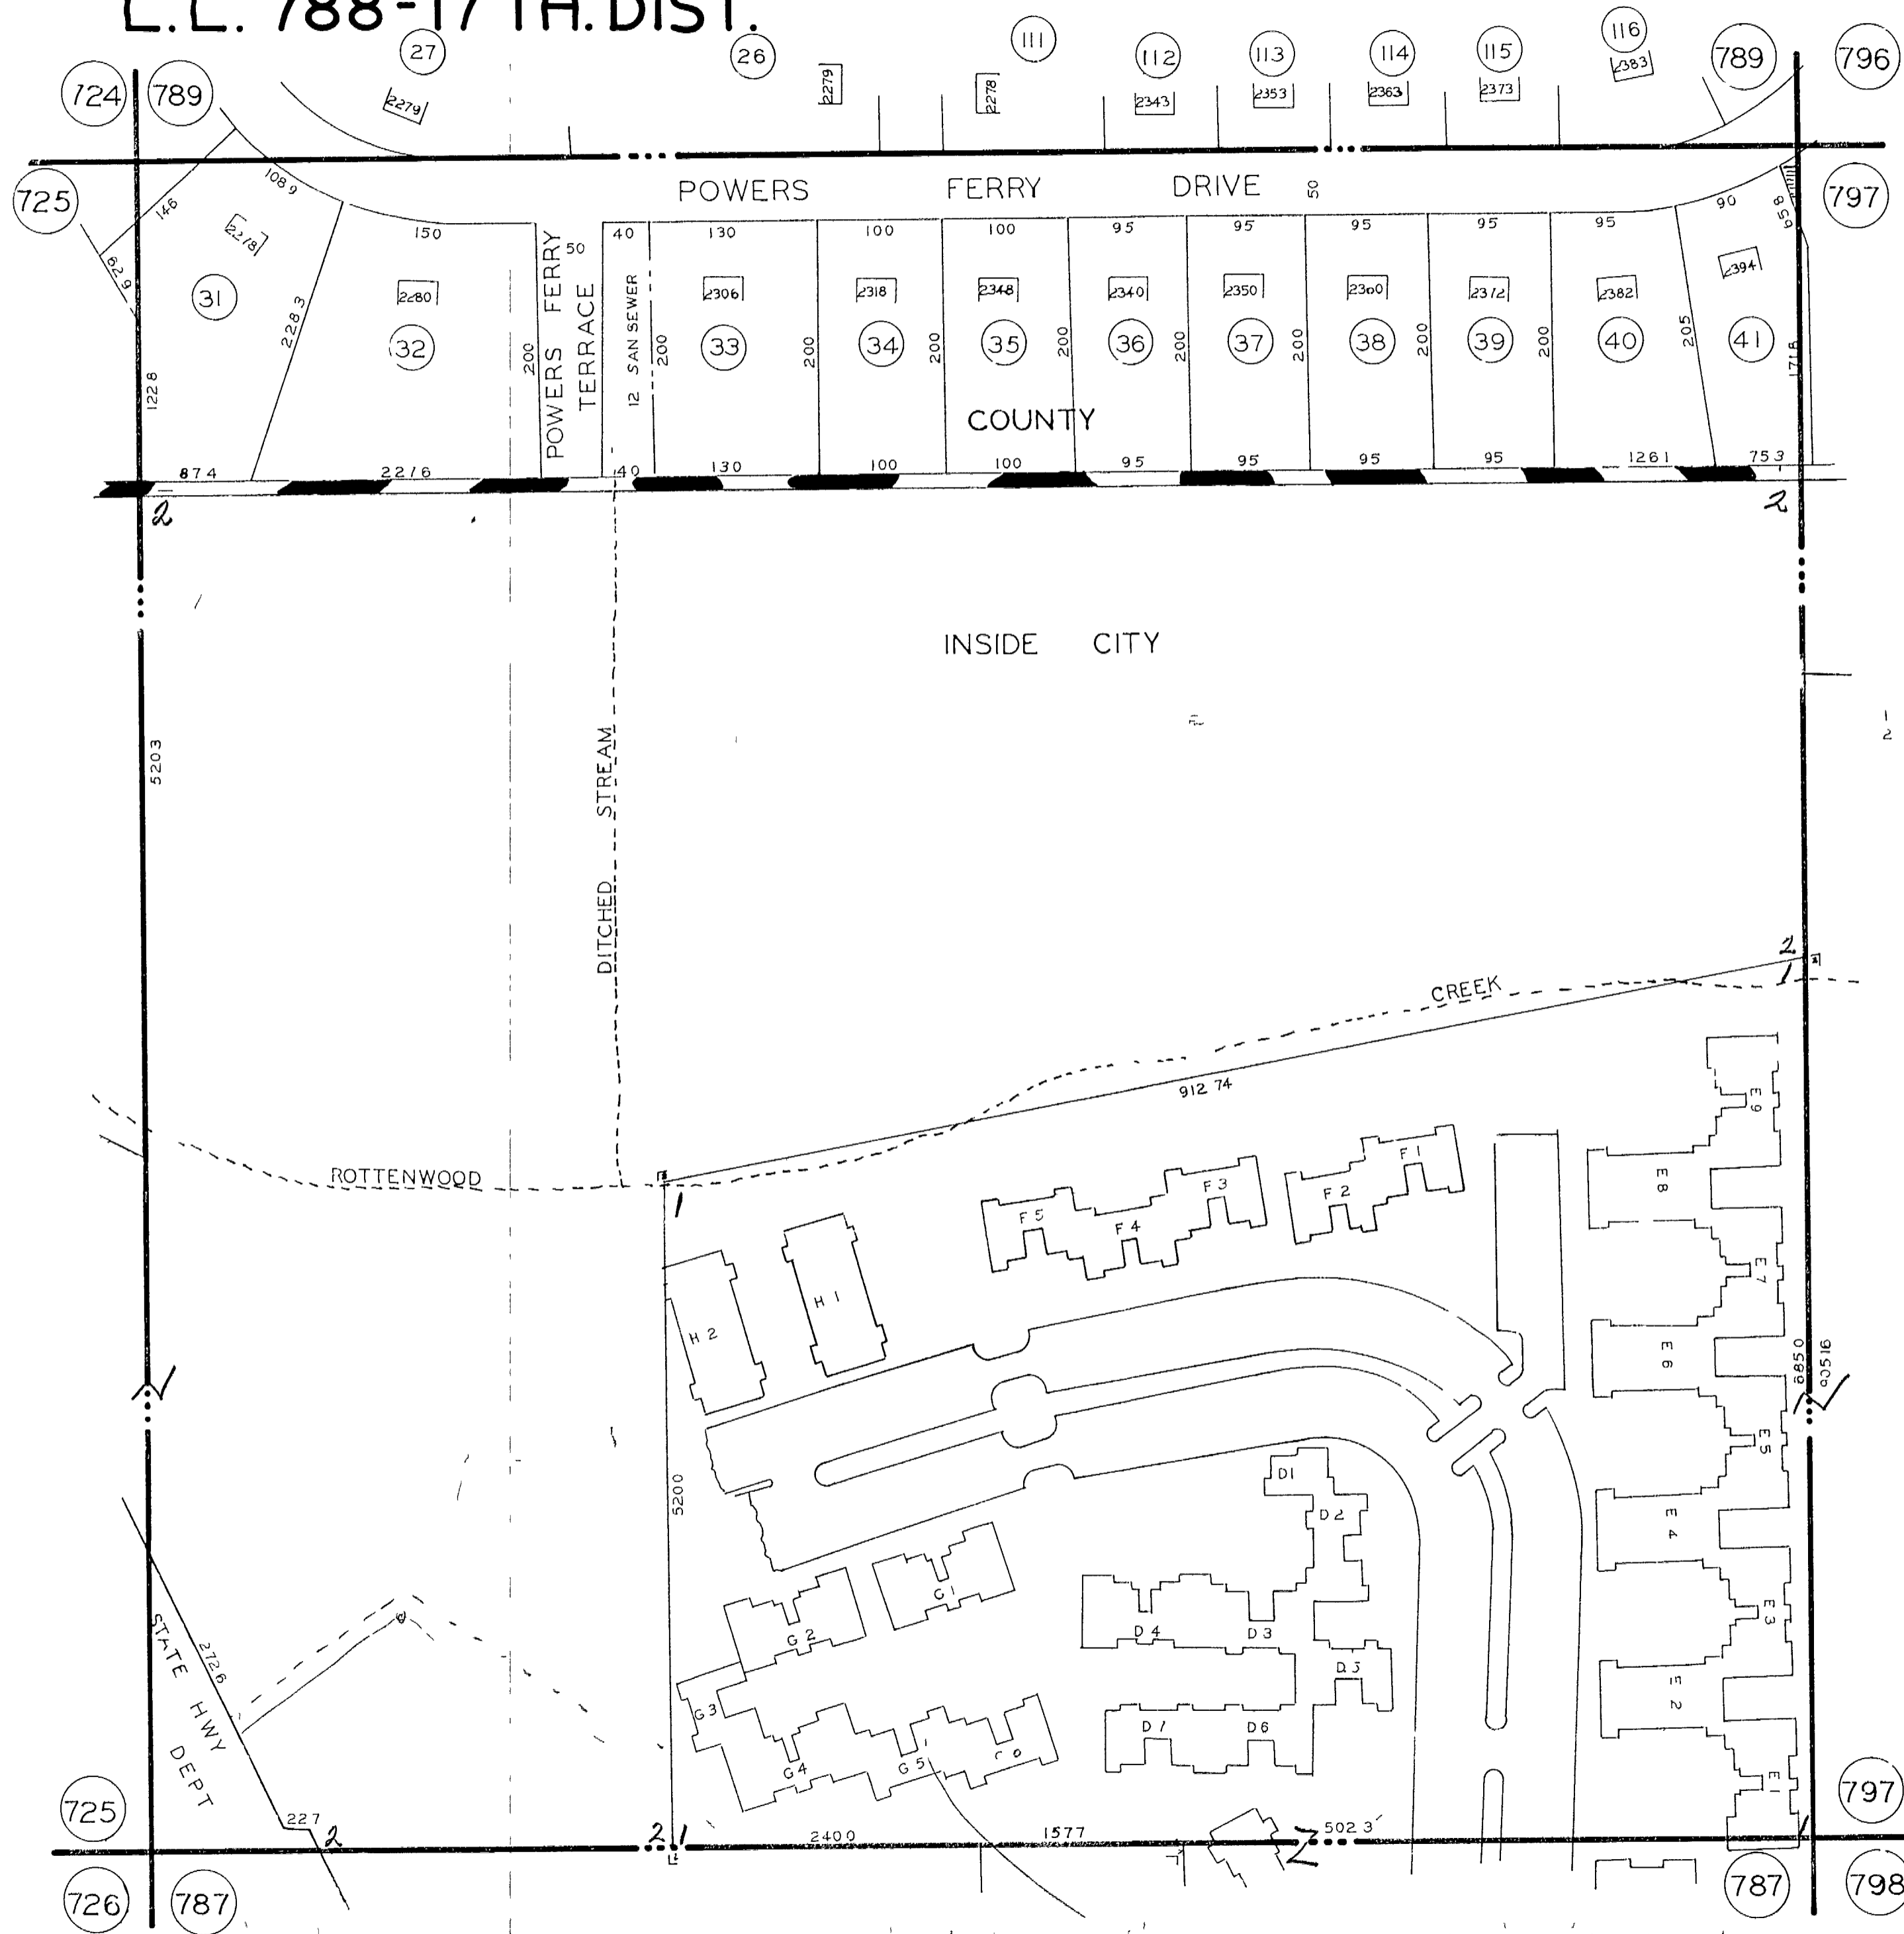

L.L. 788-17 TH. DIST.

1 U II LUXEDO ESTATES
2 MOONRAKER APTS

REDRAWN
6-18-78 FEL