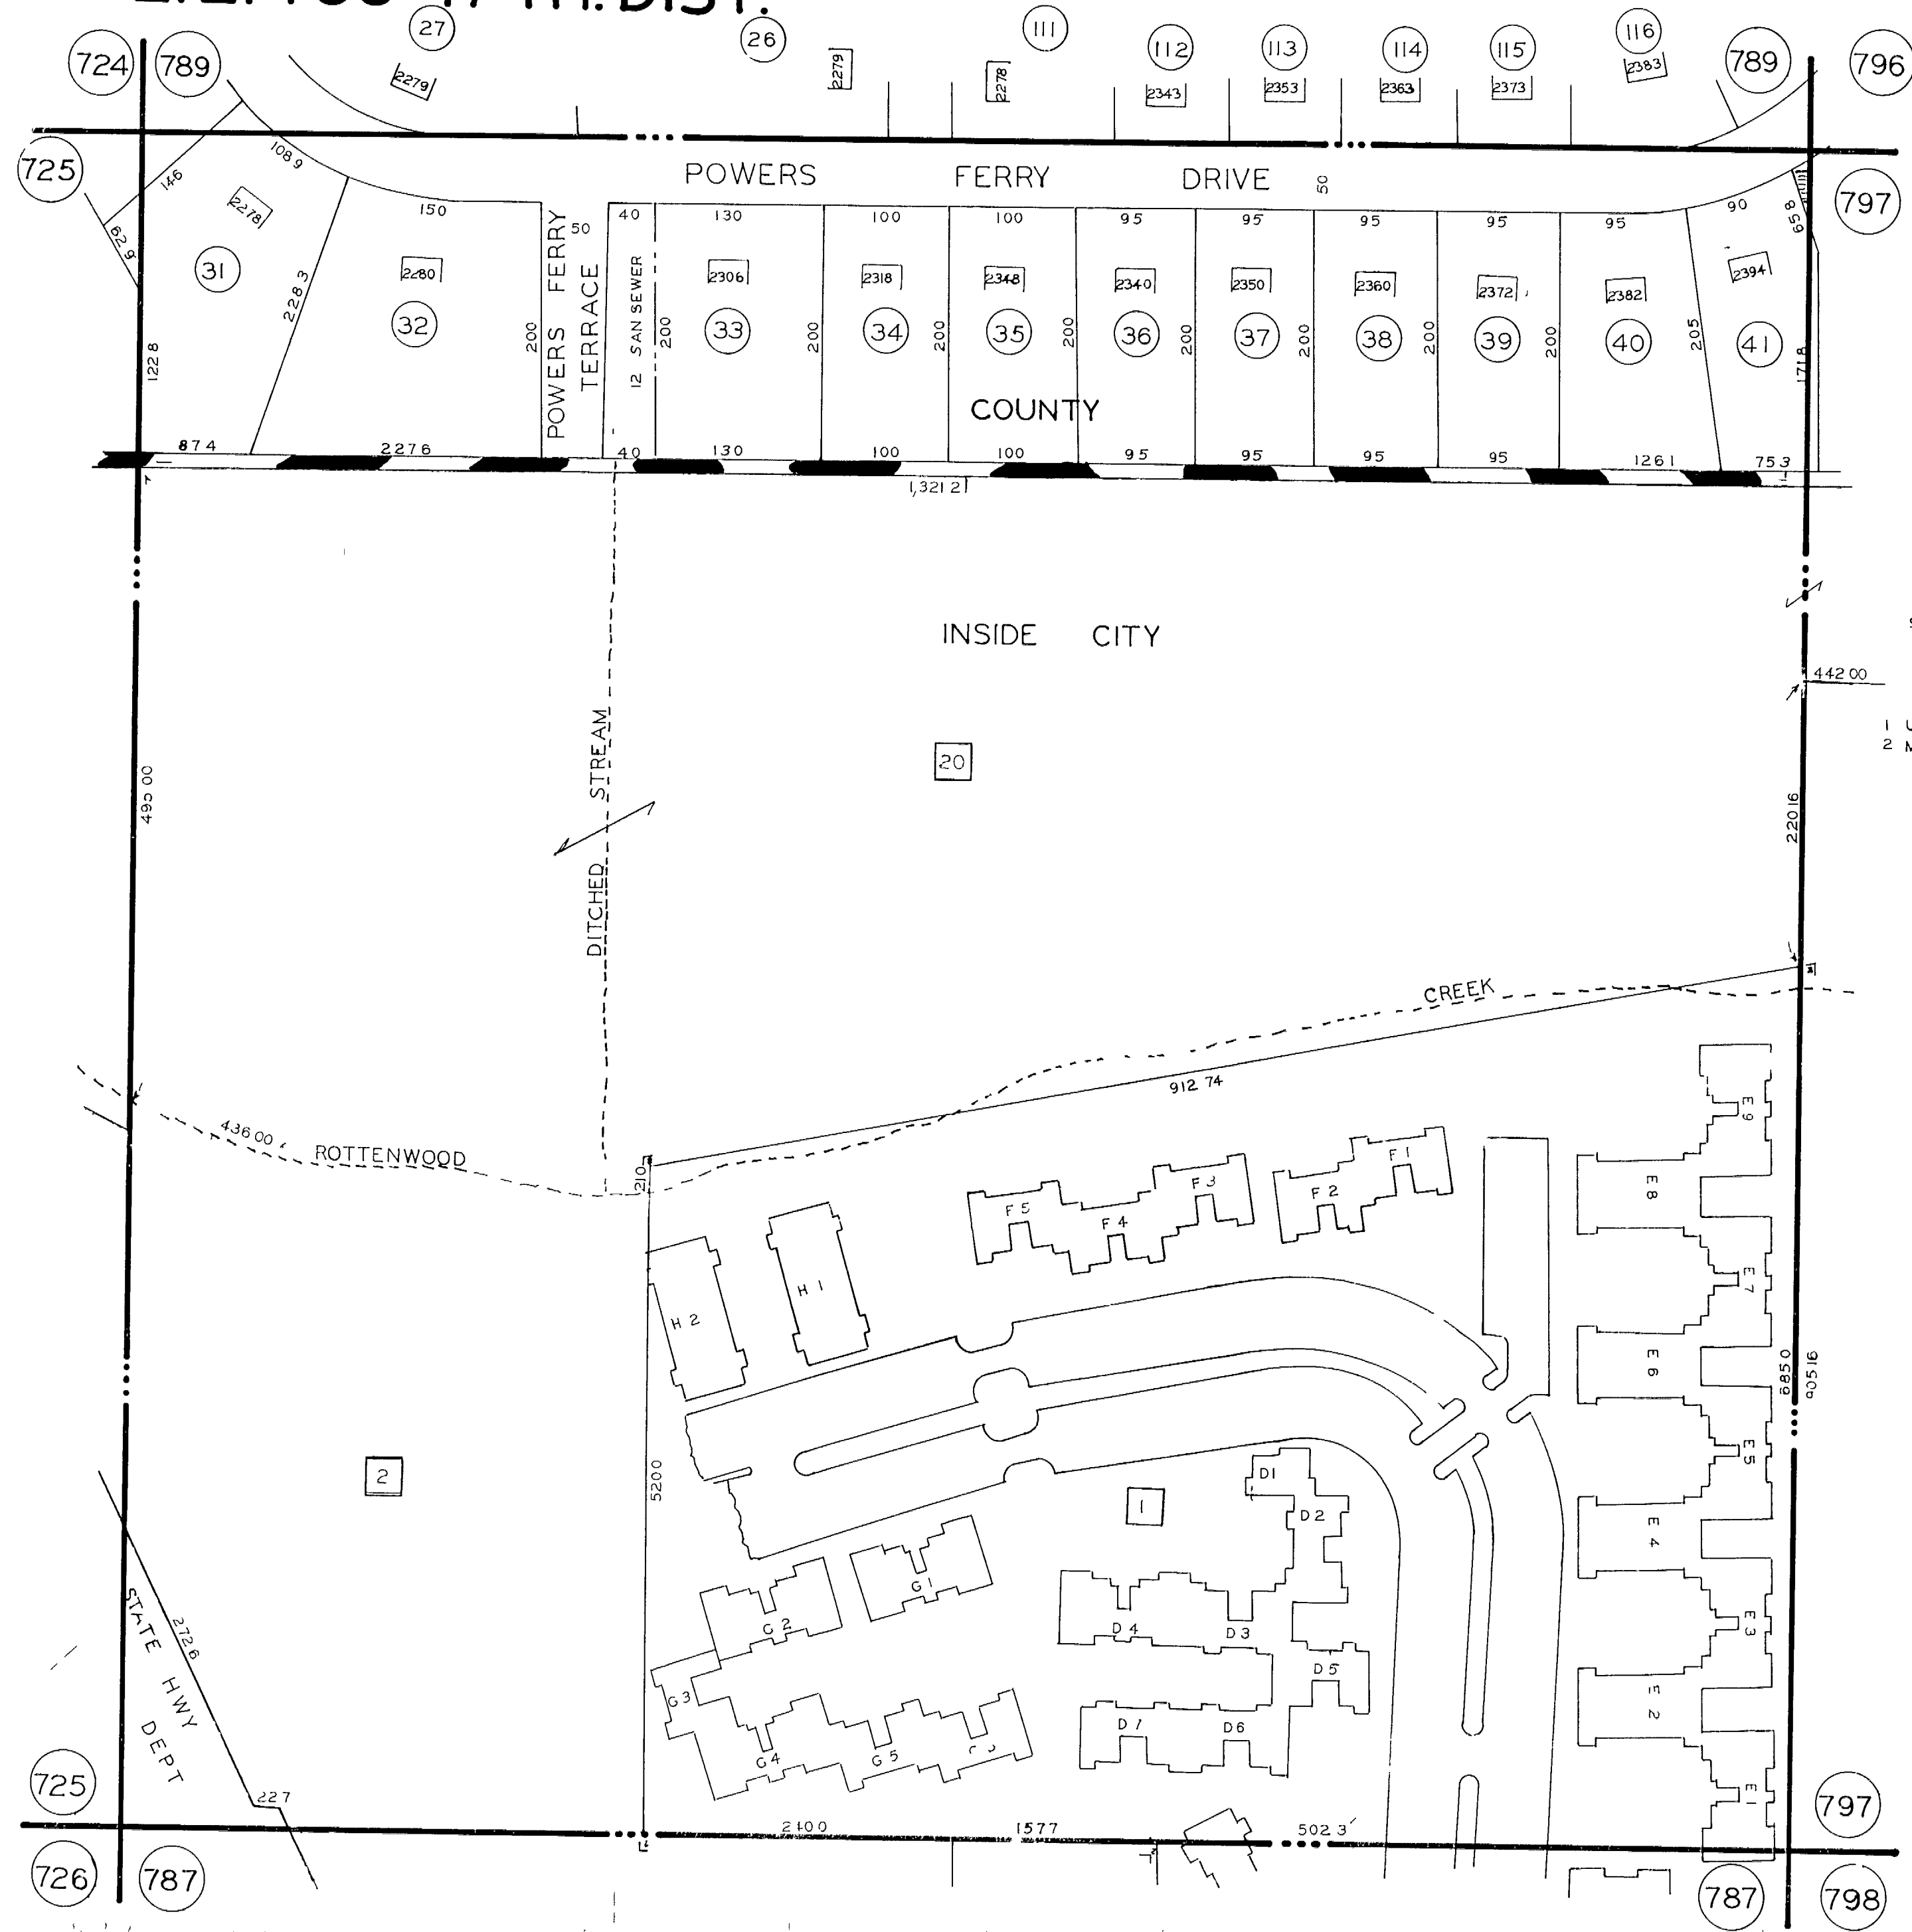

L.L. 788-17 TH. DIST.

SCALE 1=100

- 1 U II TUXEDO ESTATES
- 2 MOONRAKER APTS

REDRAWN
8-18-78
7 9 81