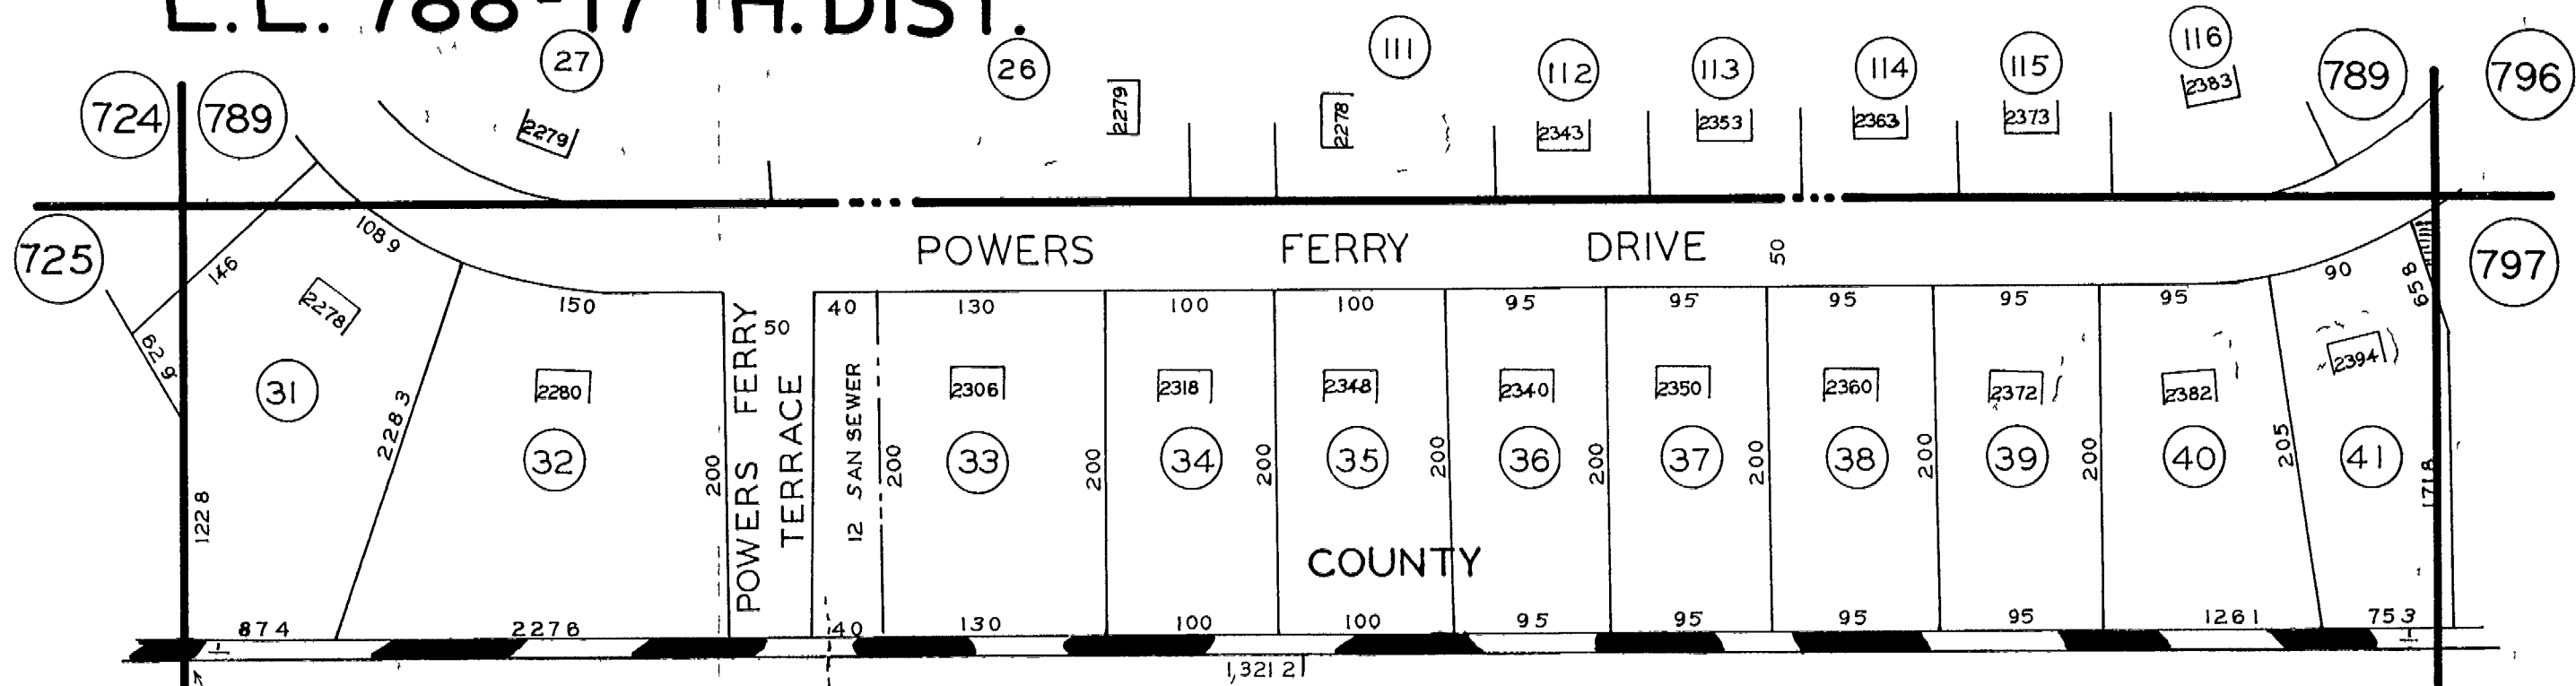

L.L. 788-17 TH. DIST.

INSIDE CITY

SCALE 1"=100'

- 1 U II TUXEDO ESTATES
- 2 MOONRAKER APTS
- 3 PACE MEMBERSHIP WAREHOUSE

REDRAWN

8-18-78
7-9 84
7 2 86

797
787
798