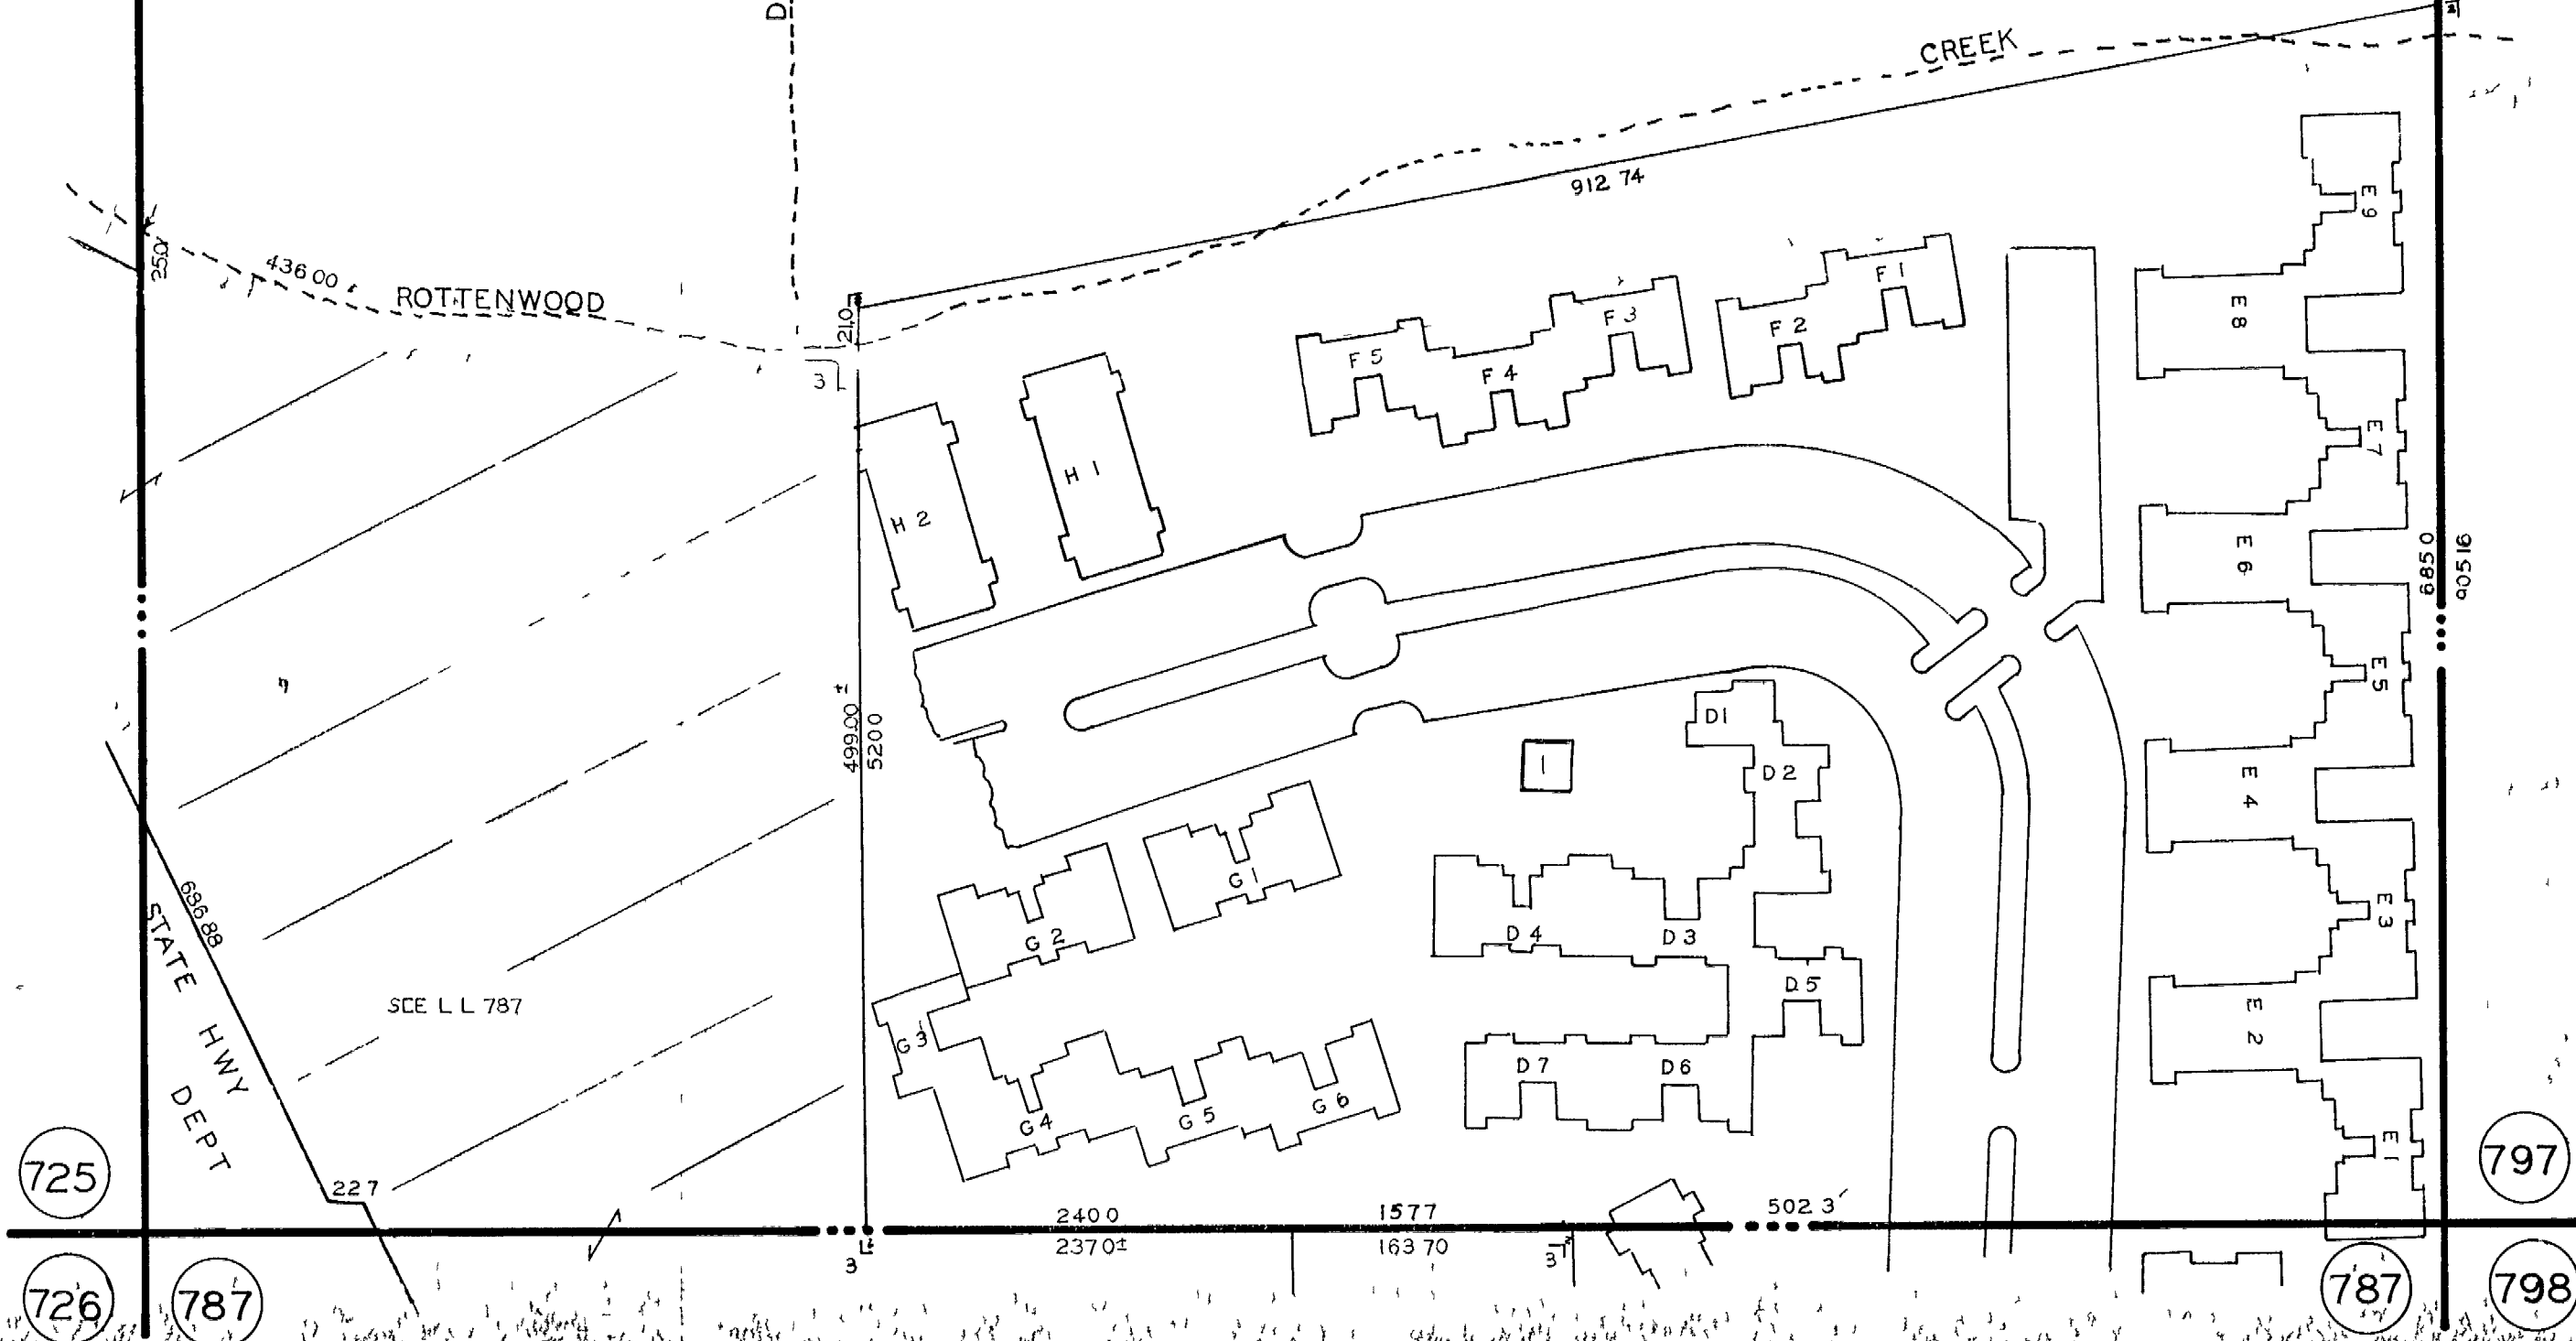

L.L. 788-17 TH. DIST.

INSIDE CITY

SCALE 1"=100'

- 1 U II TUXEDO ESTATES
- 2 MOONRAKER APTS
- 3 PACE MEMBERSHIP WAREHOUSE

REDRAWN

8-18-78
7-9 84
7 2 86

797
787
798