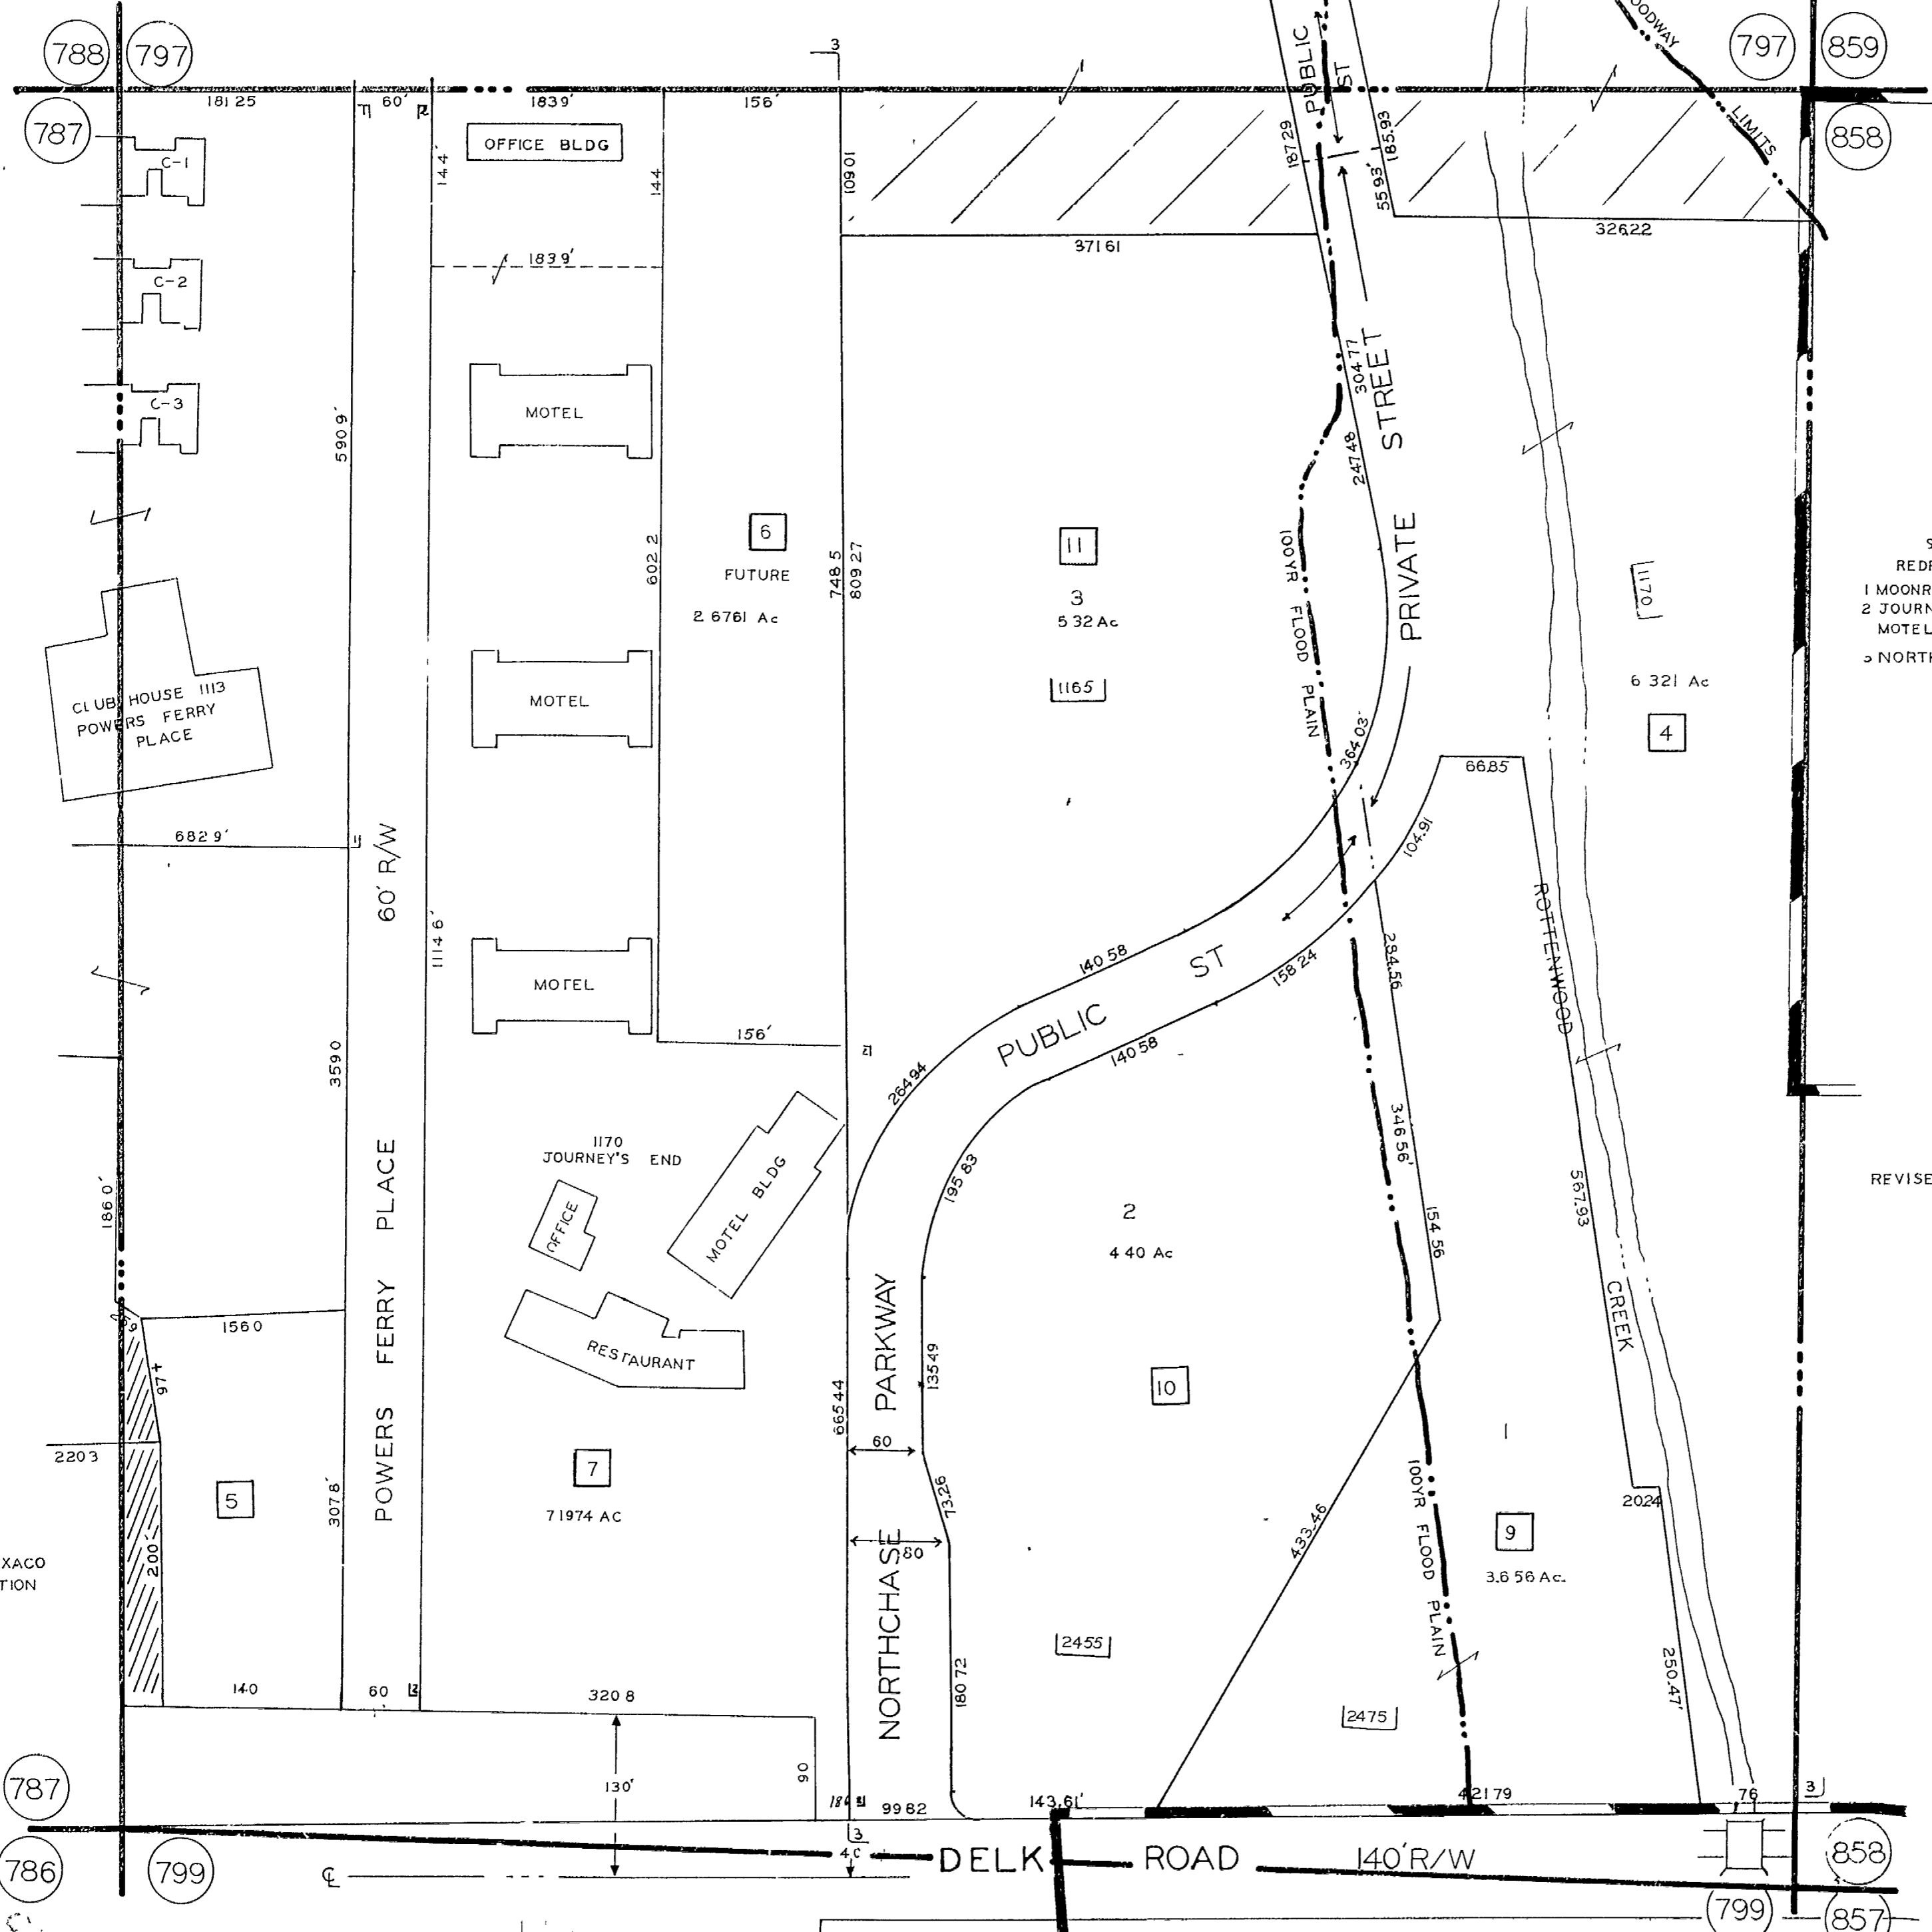

L.L. 798 -17TH. DIST.

SCALE 1"=100'
 REDRAWN 9-21-78
 1 MOONRAKER APTS
 2 JOURNEYS END
 MOTEL & RESTAURANT
 NORTHCHASE OFFICE PARK

REVISED 6-13-85
 2-17-86

788 797
 787
 786 799

797 859
 858
 799 858
 857

MOTEL

MOTEL

MOTEL

1170 JOURNEY'S END

RESTAURANT

6
 FUTURE
 2 6761 Ac

11
 3
 5 32 Ac

1165