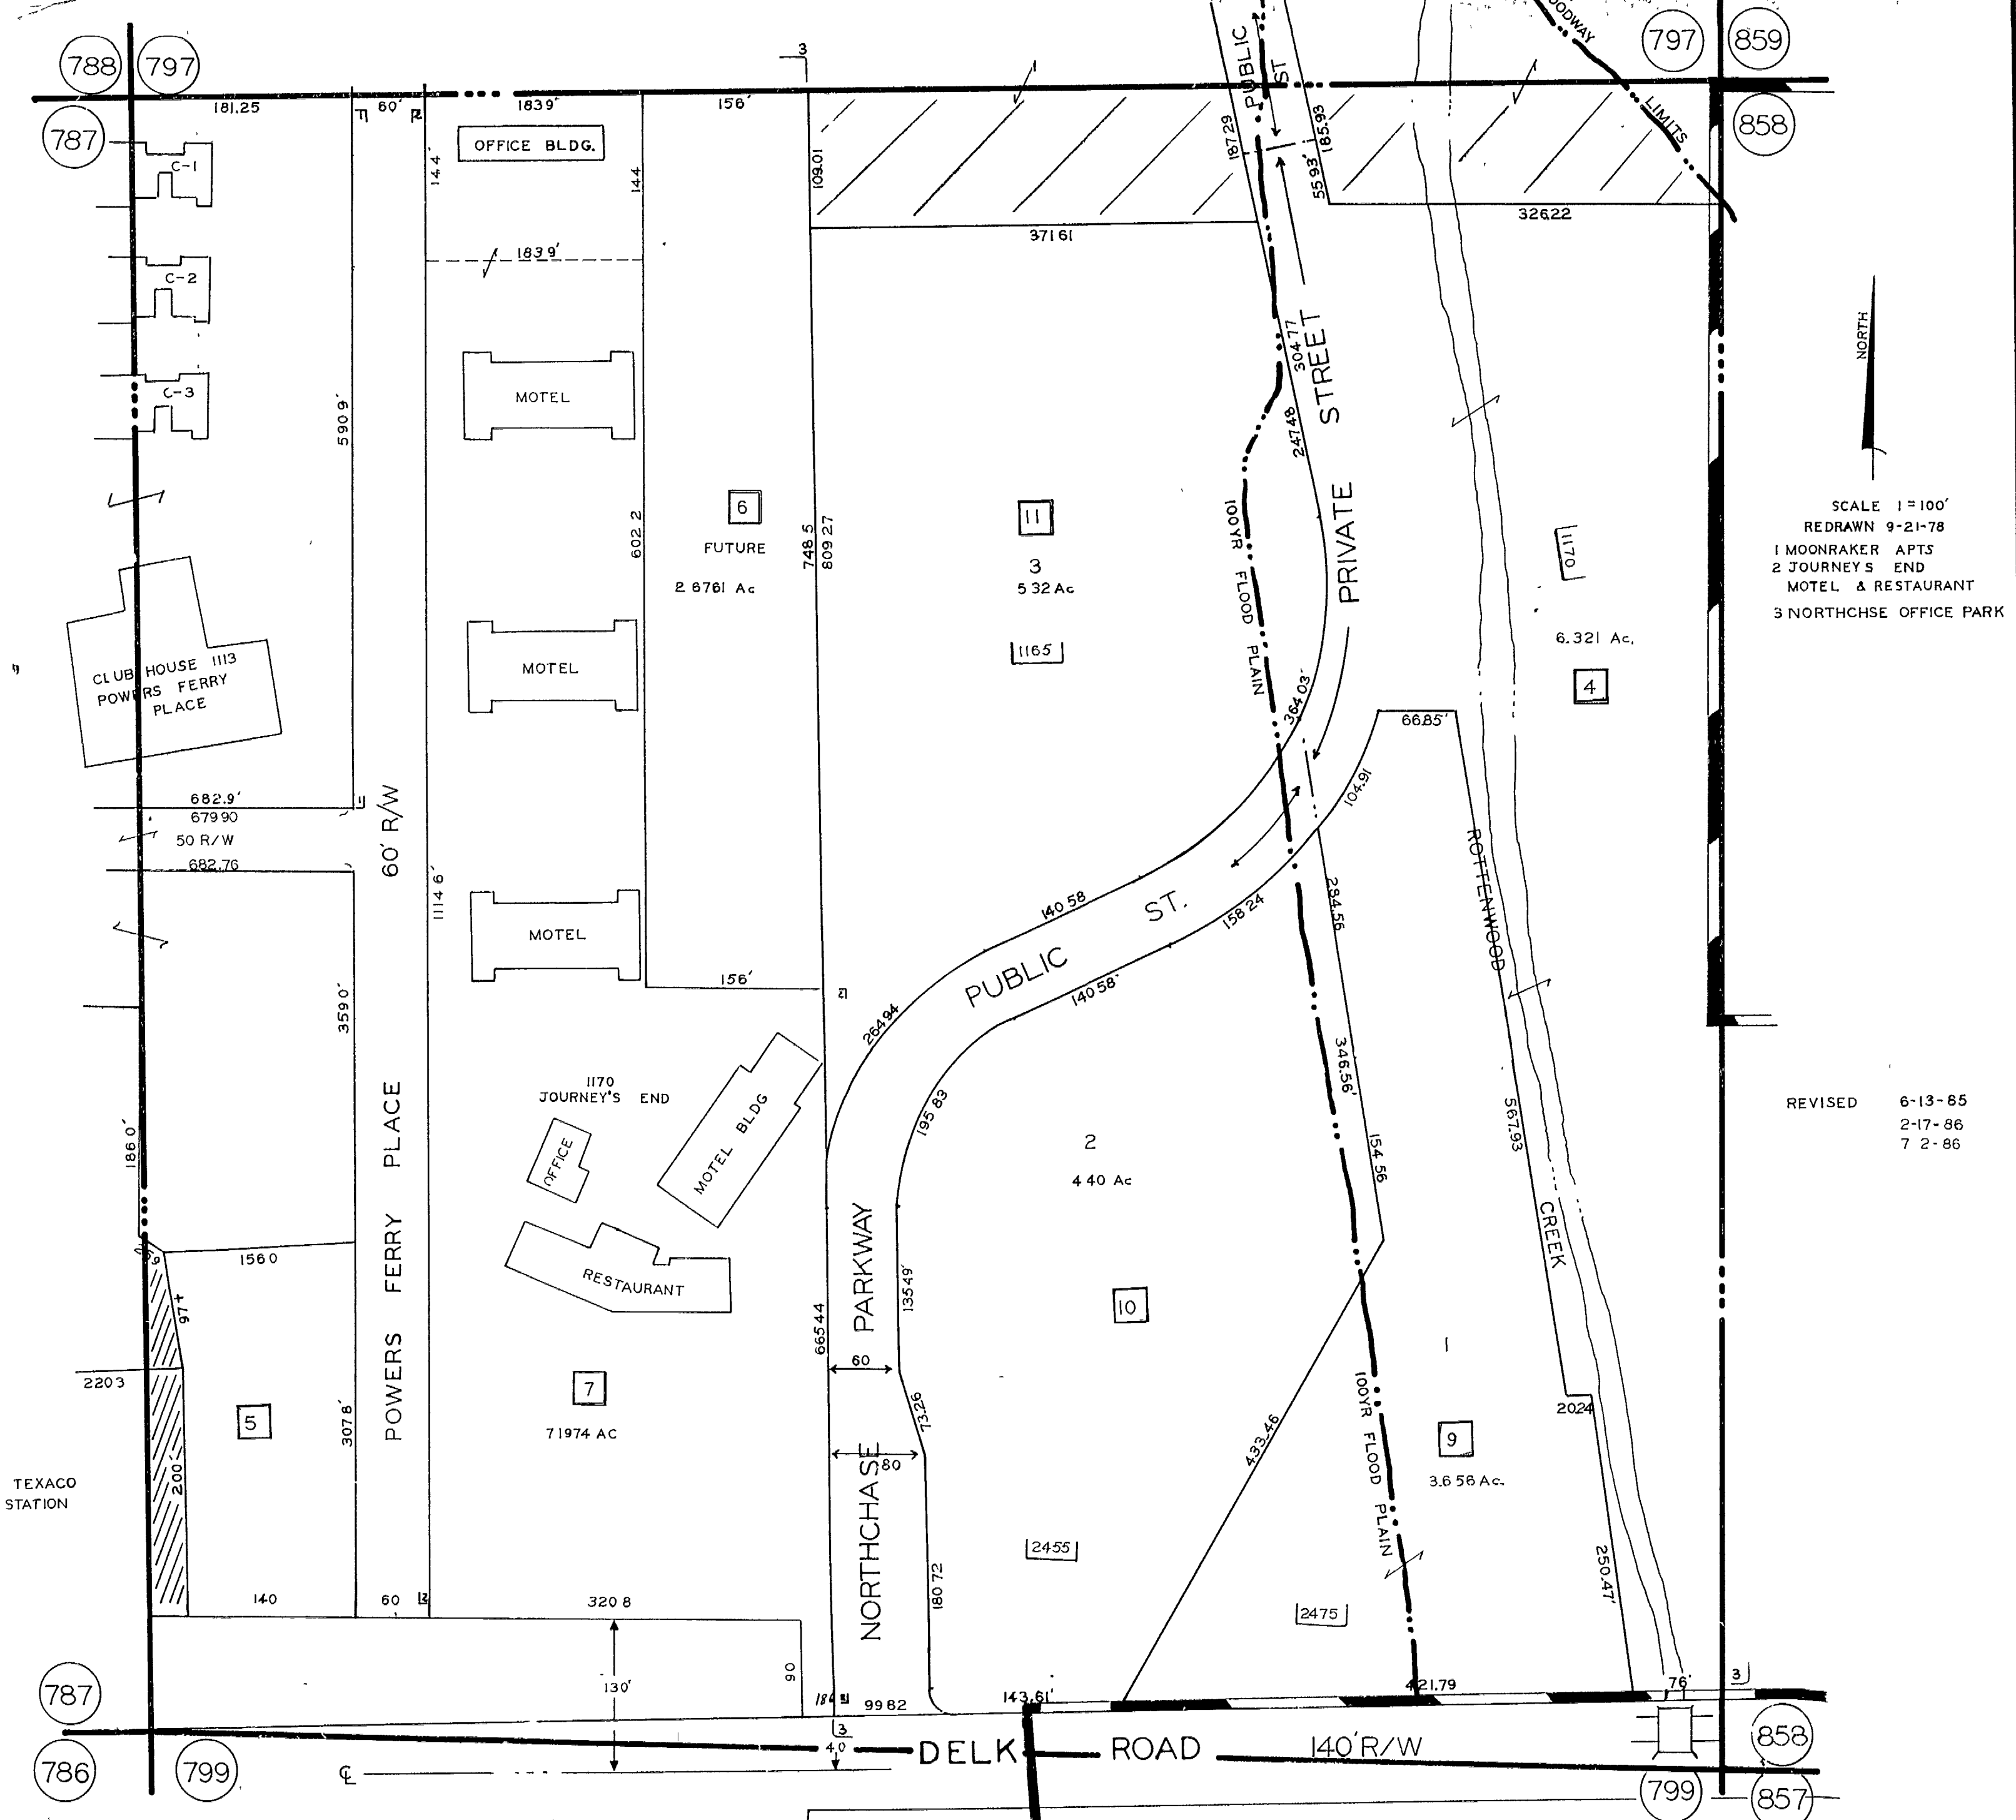

798-17TH. DIST.

SCALE 1"=100'
 REDRAWN 9-21-78
 1 MOONRAKER APTS
 2 JOURNEYS END
 MOTEL & RESTAURANT
 3 NORTHCHASE OFFICE PARK

REVISED 6-13-85
 2-17-86
 7-2-86