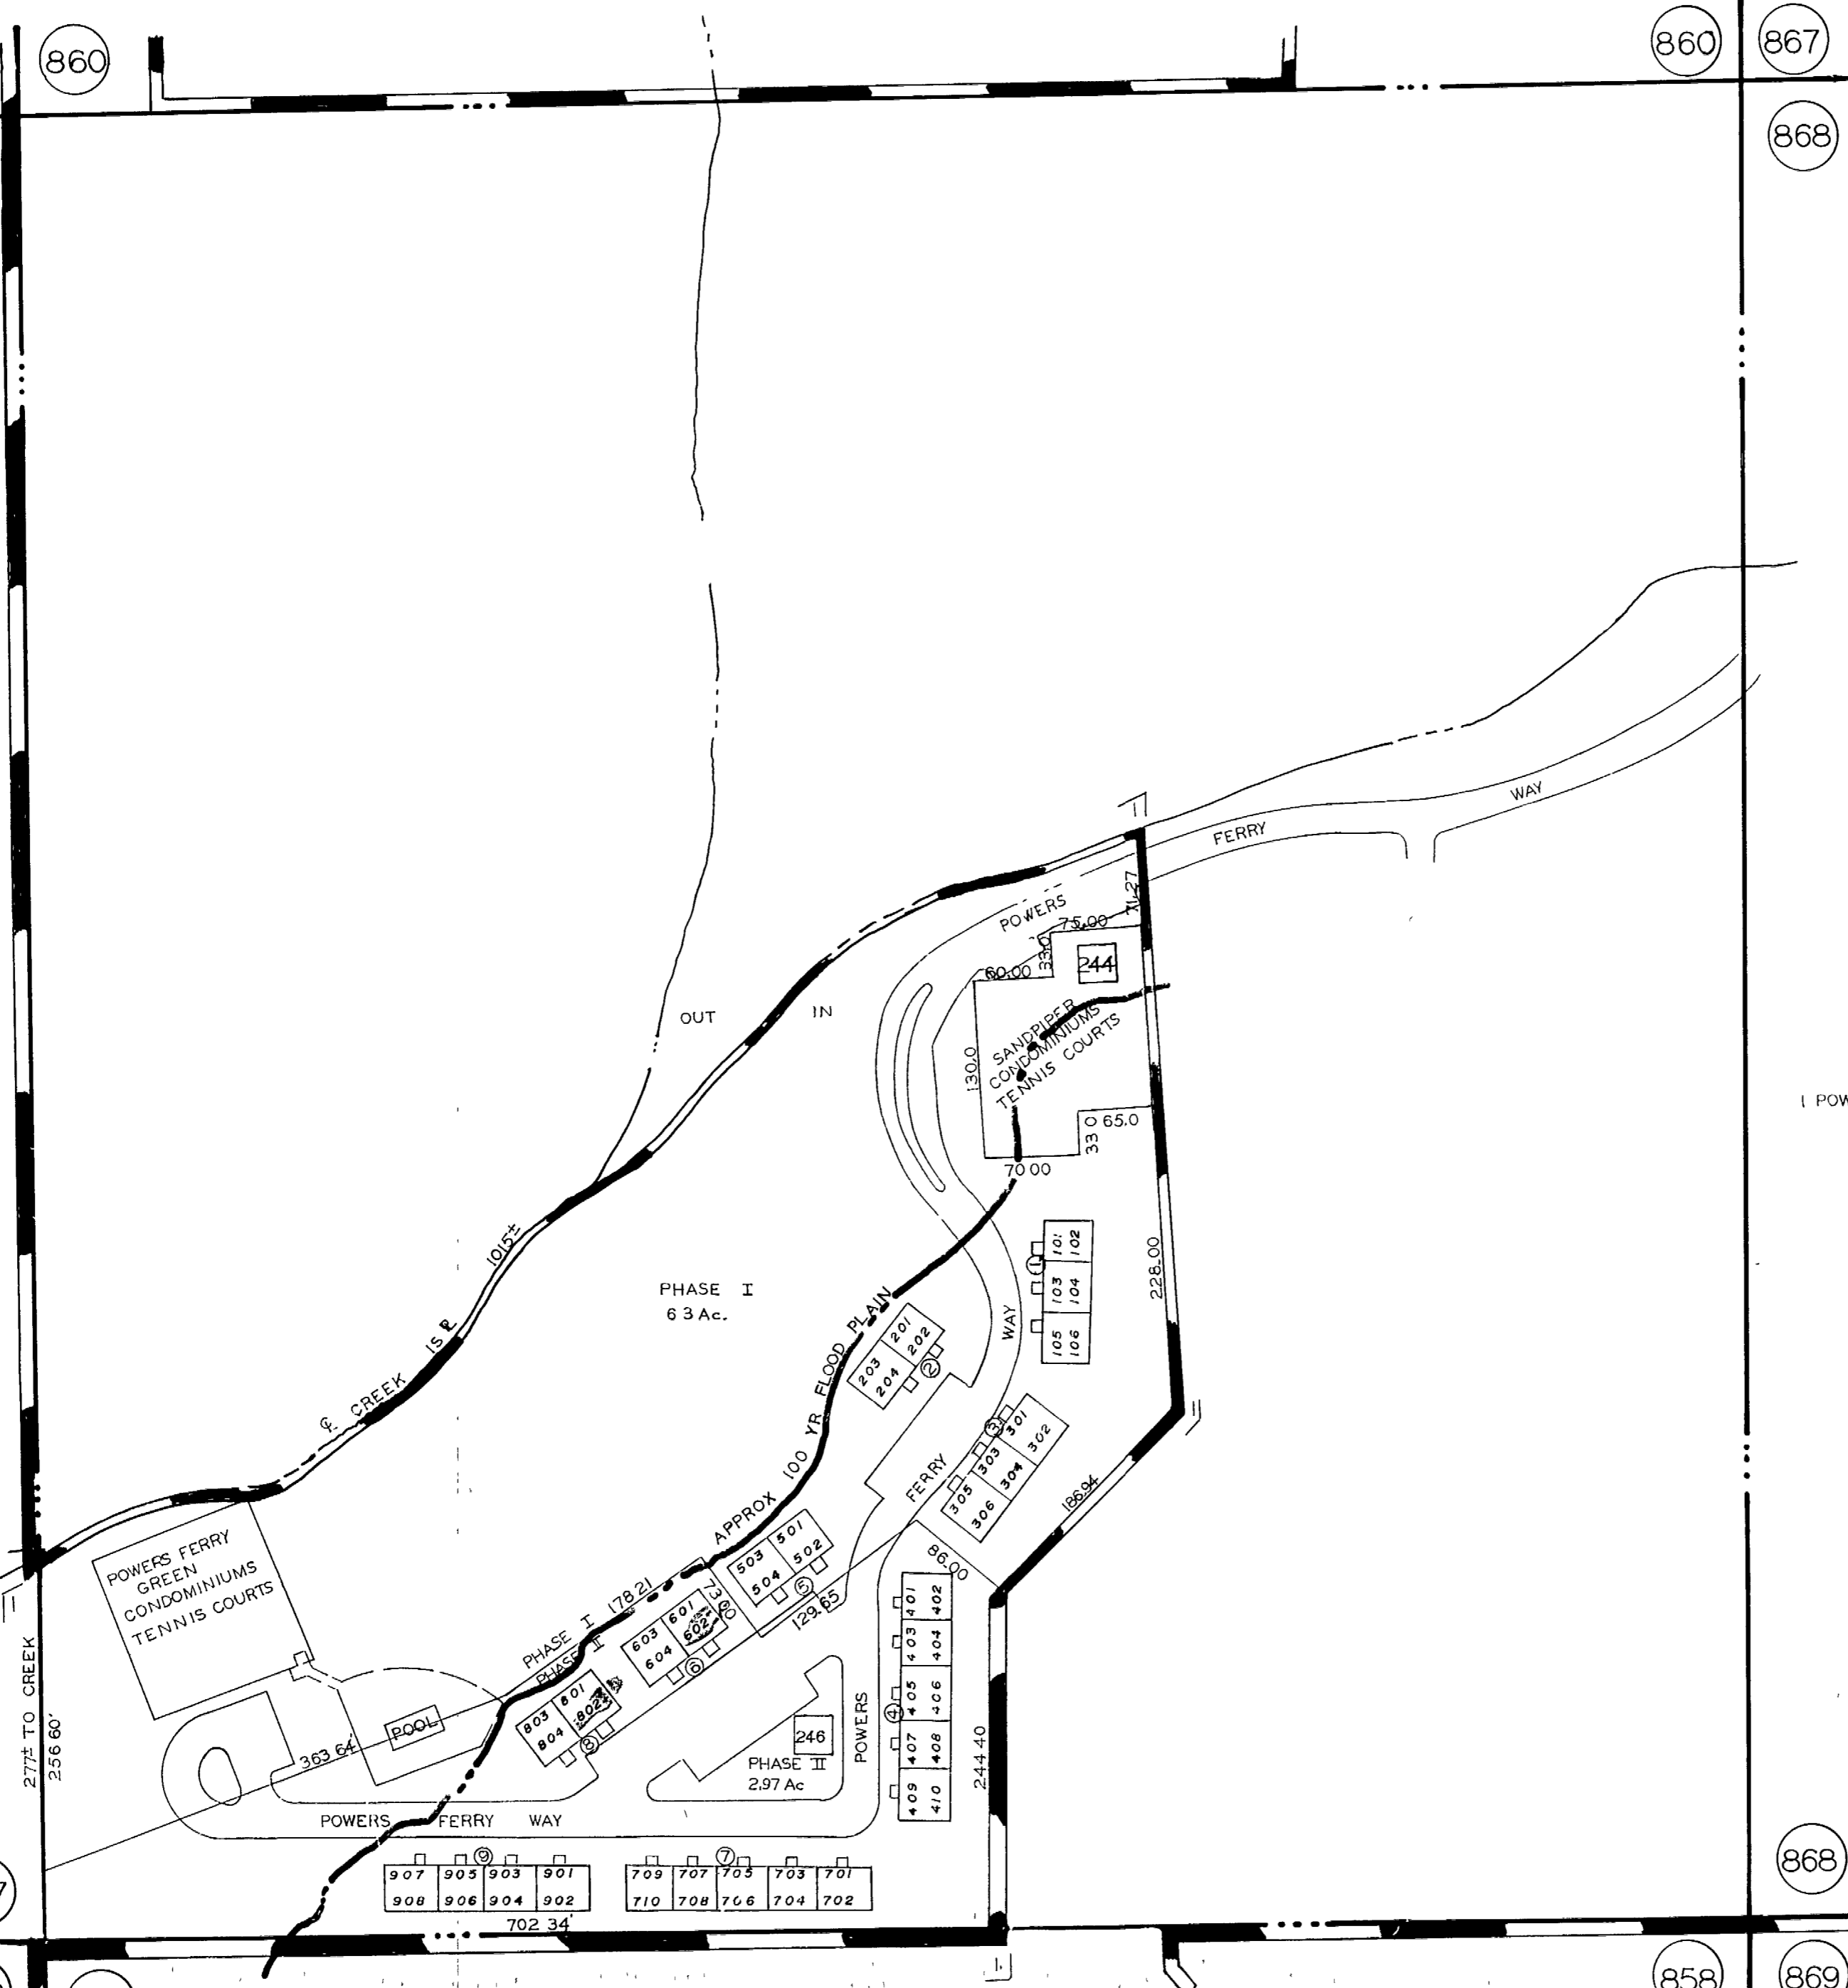

SCALE 1" = 100'
6-7-84
8-7-86
4-15-88
10-24-88
4-17-89

POWERS FERRY GREEN
CONDOMINIUMS

797

868

798

858

858

869