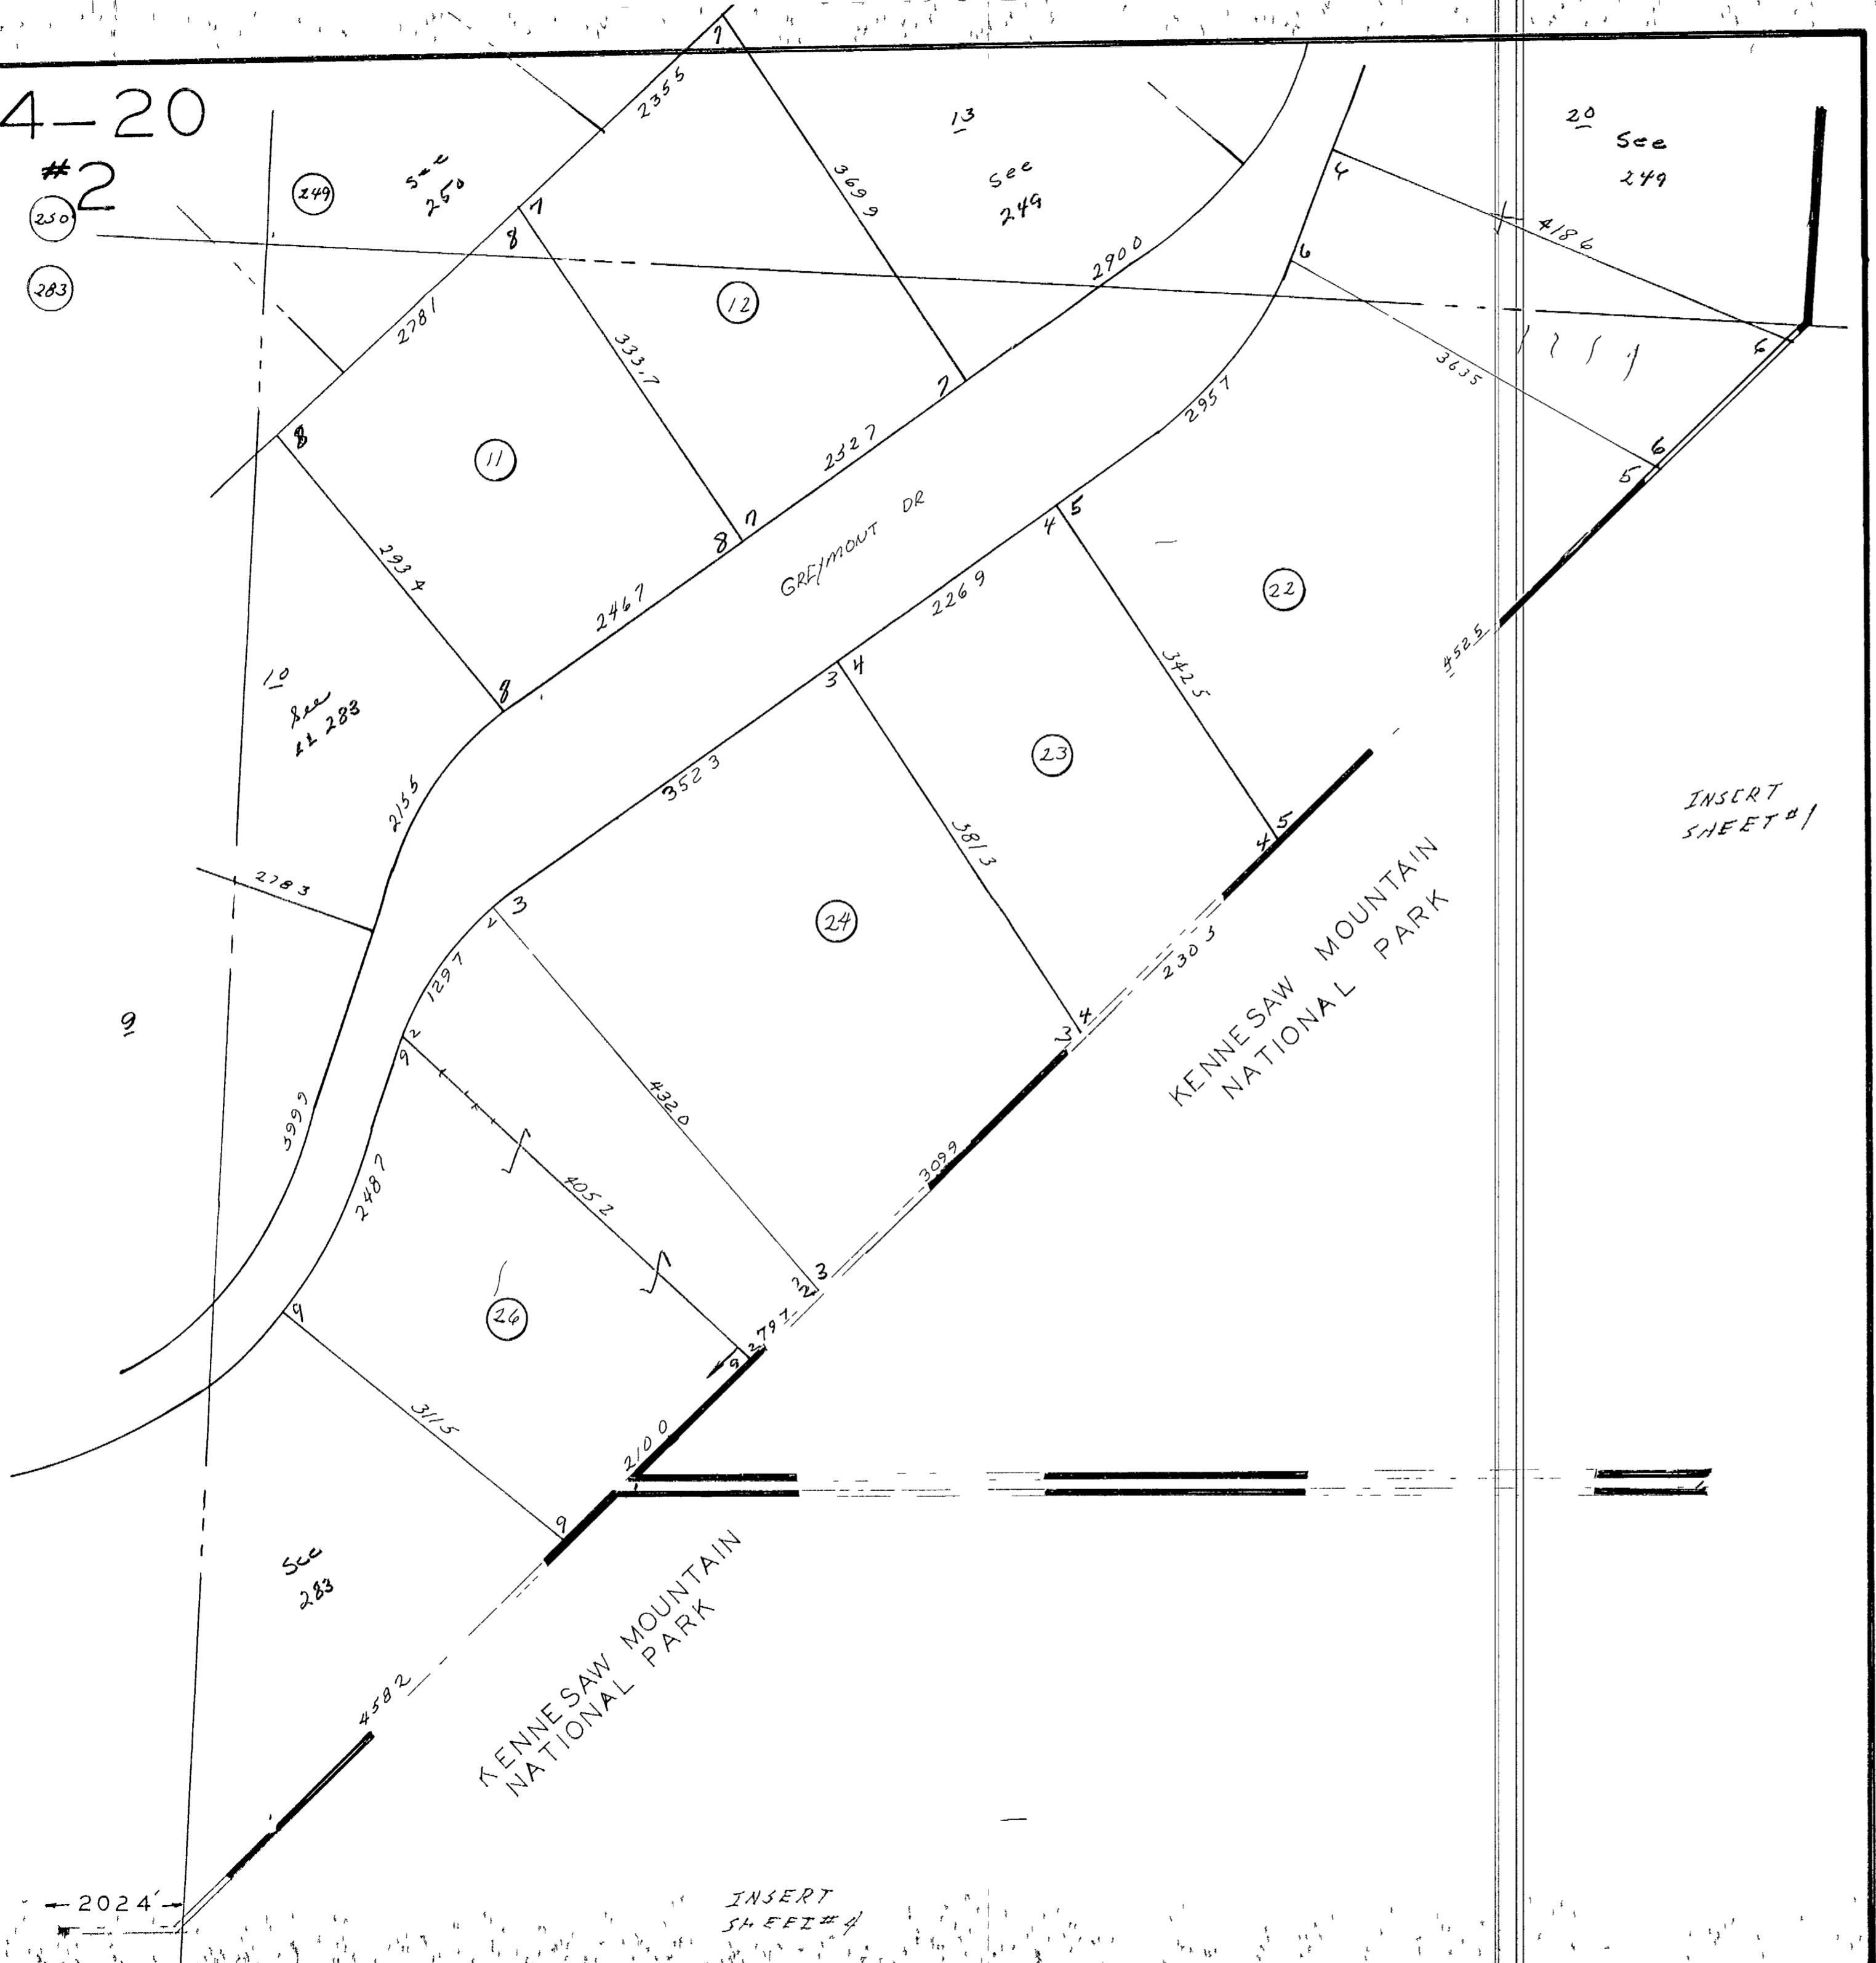

LL 284-20  
SHEET #2

250  
283

249

See  
LL 288

See  
283

13  
See  
249

20  
See  
249

INSERT  
SHEET #1

INSERT  
SHEET #4

9

8

11

12

22

23

24

26

KENNESAW MOUNTAIN  
NATIONAL PARK

KENNESAW MOUNTAIN  
NATIONAL PARK

GREYMOUNT DR

2024'

5+4  
250

2781

333.7

2327

2900

4186

2234

2467

2957

2269

342.5