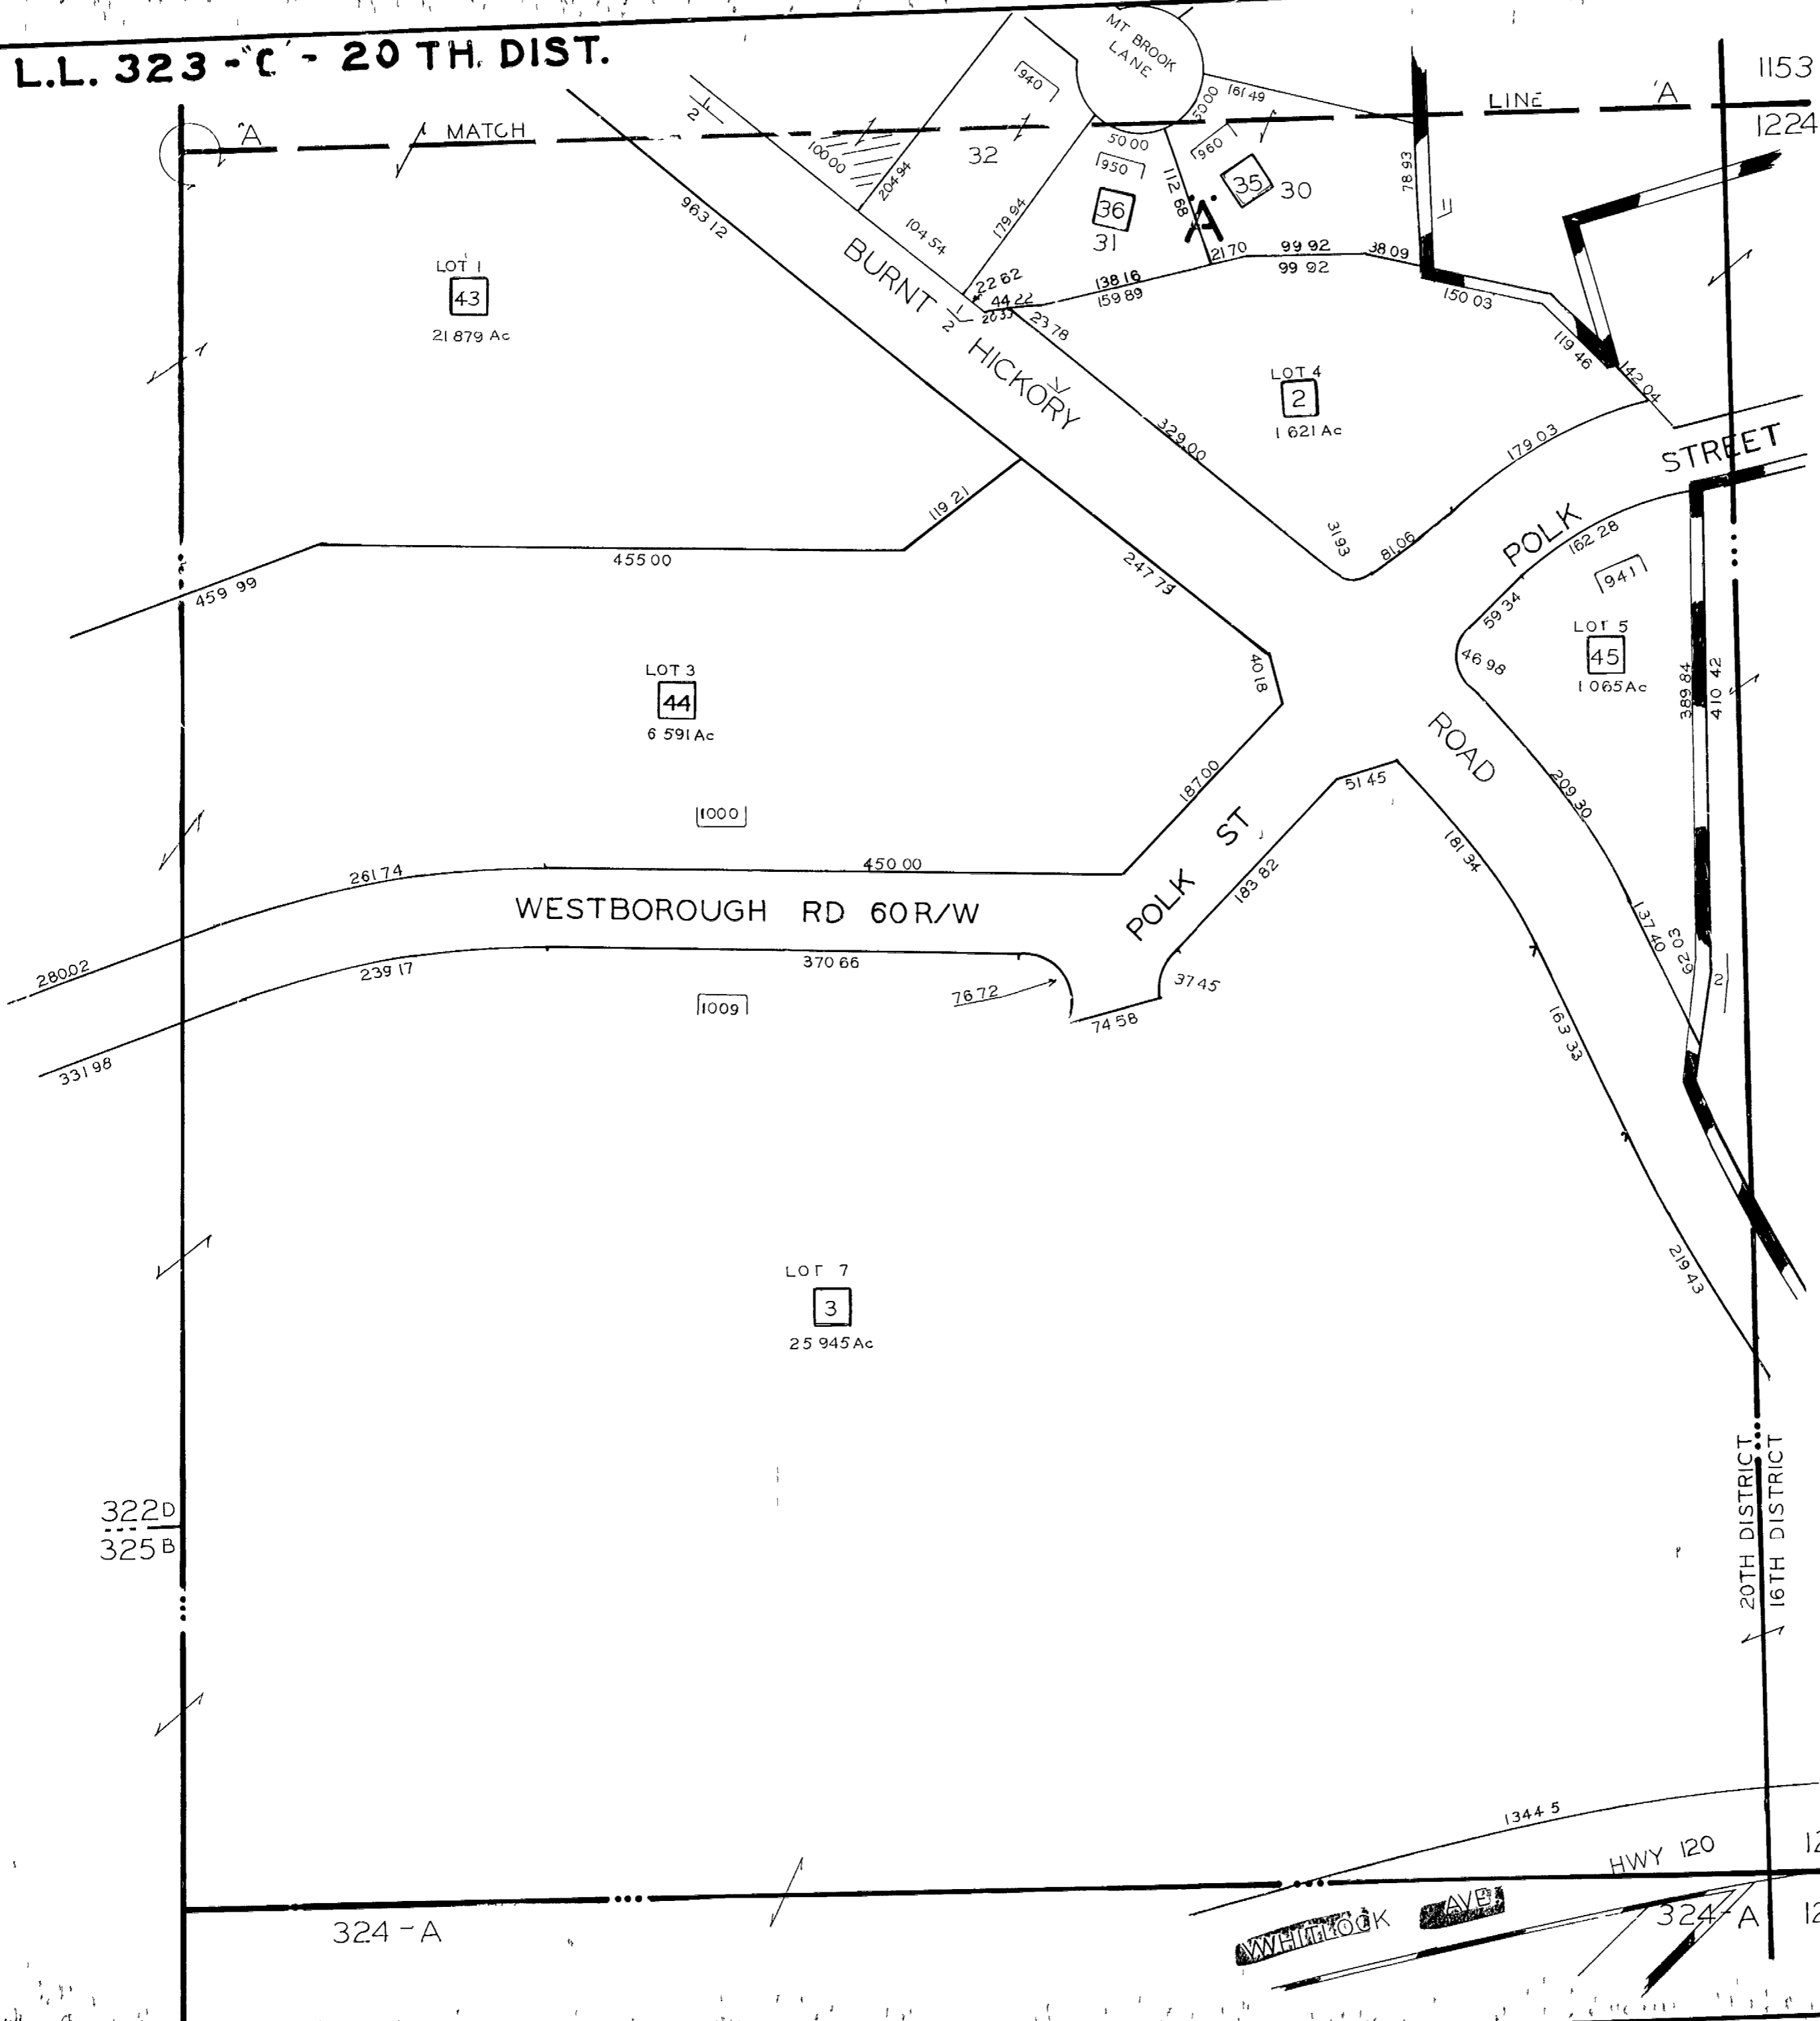

L.L. 323 - C - 20 TH. DIST.

SCALE 1"=100'  
 DATE 6-12-80  
 REVISED 1-13-81  
 1-4-85  
 8-5-86  
 3-12-87  
 6-30-87  
 3-30-89  
 8-16-90  
 2-20-91  
 1 MOUNTAIN BROOK U-1  
 2 WESTBOROUGH

322D  
325B

324-A

WHITE ROCK AVE

HWY 120

324-A

20TH DISTRICT  
16TH DISTRICT

1153  
1224

1224

1225