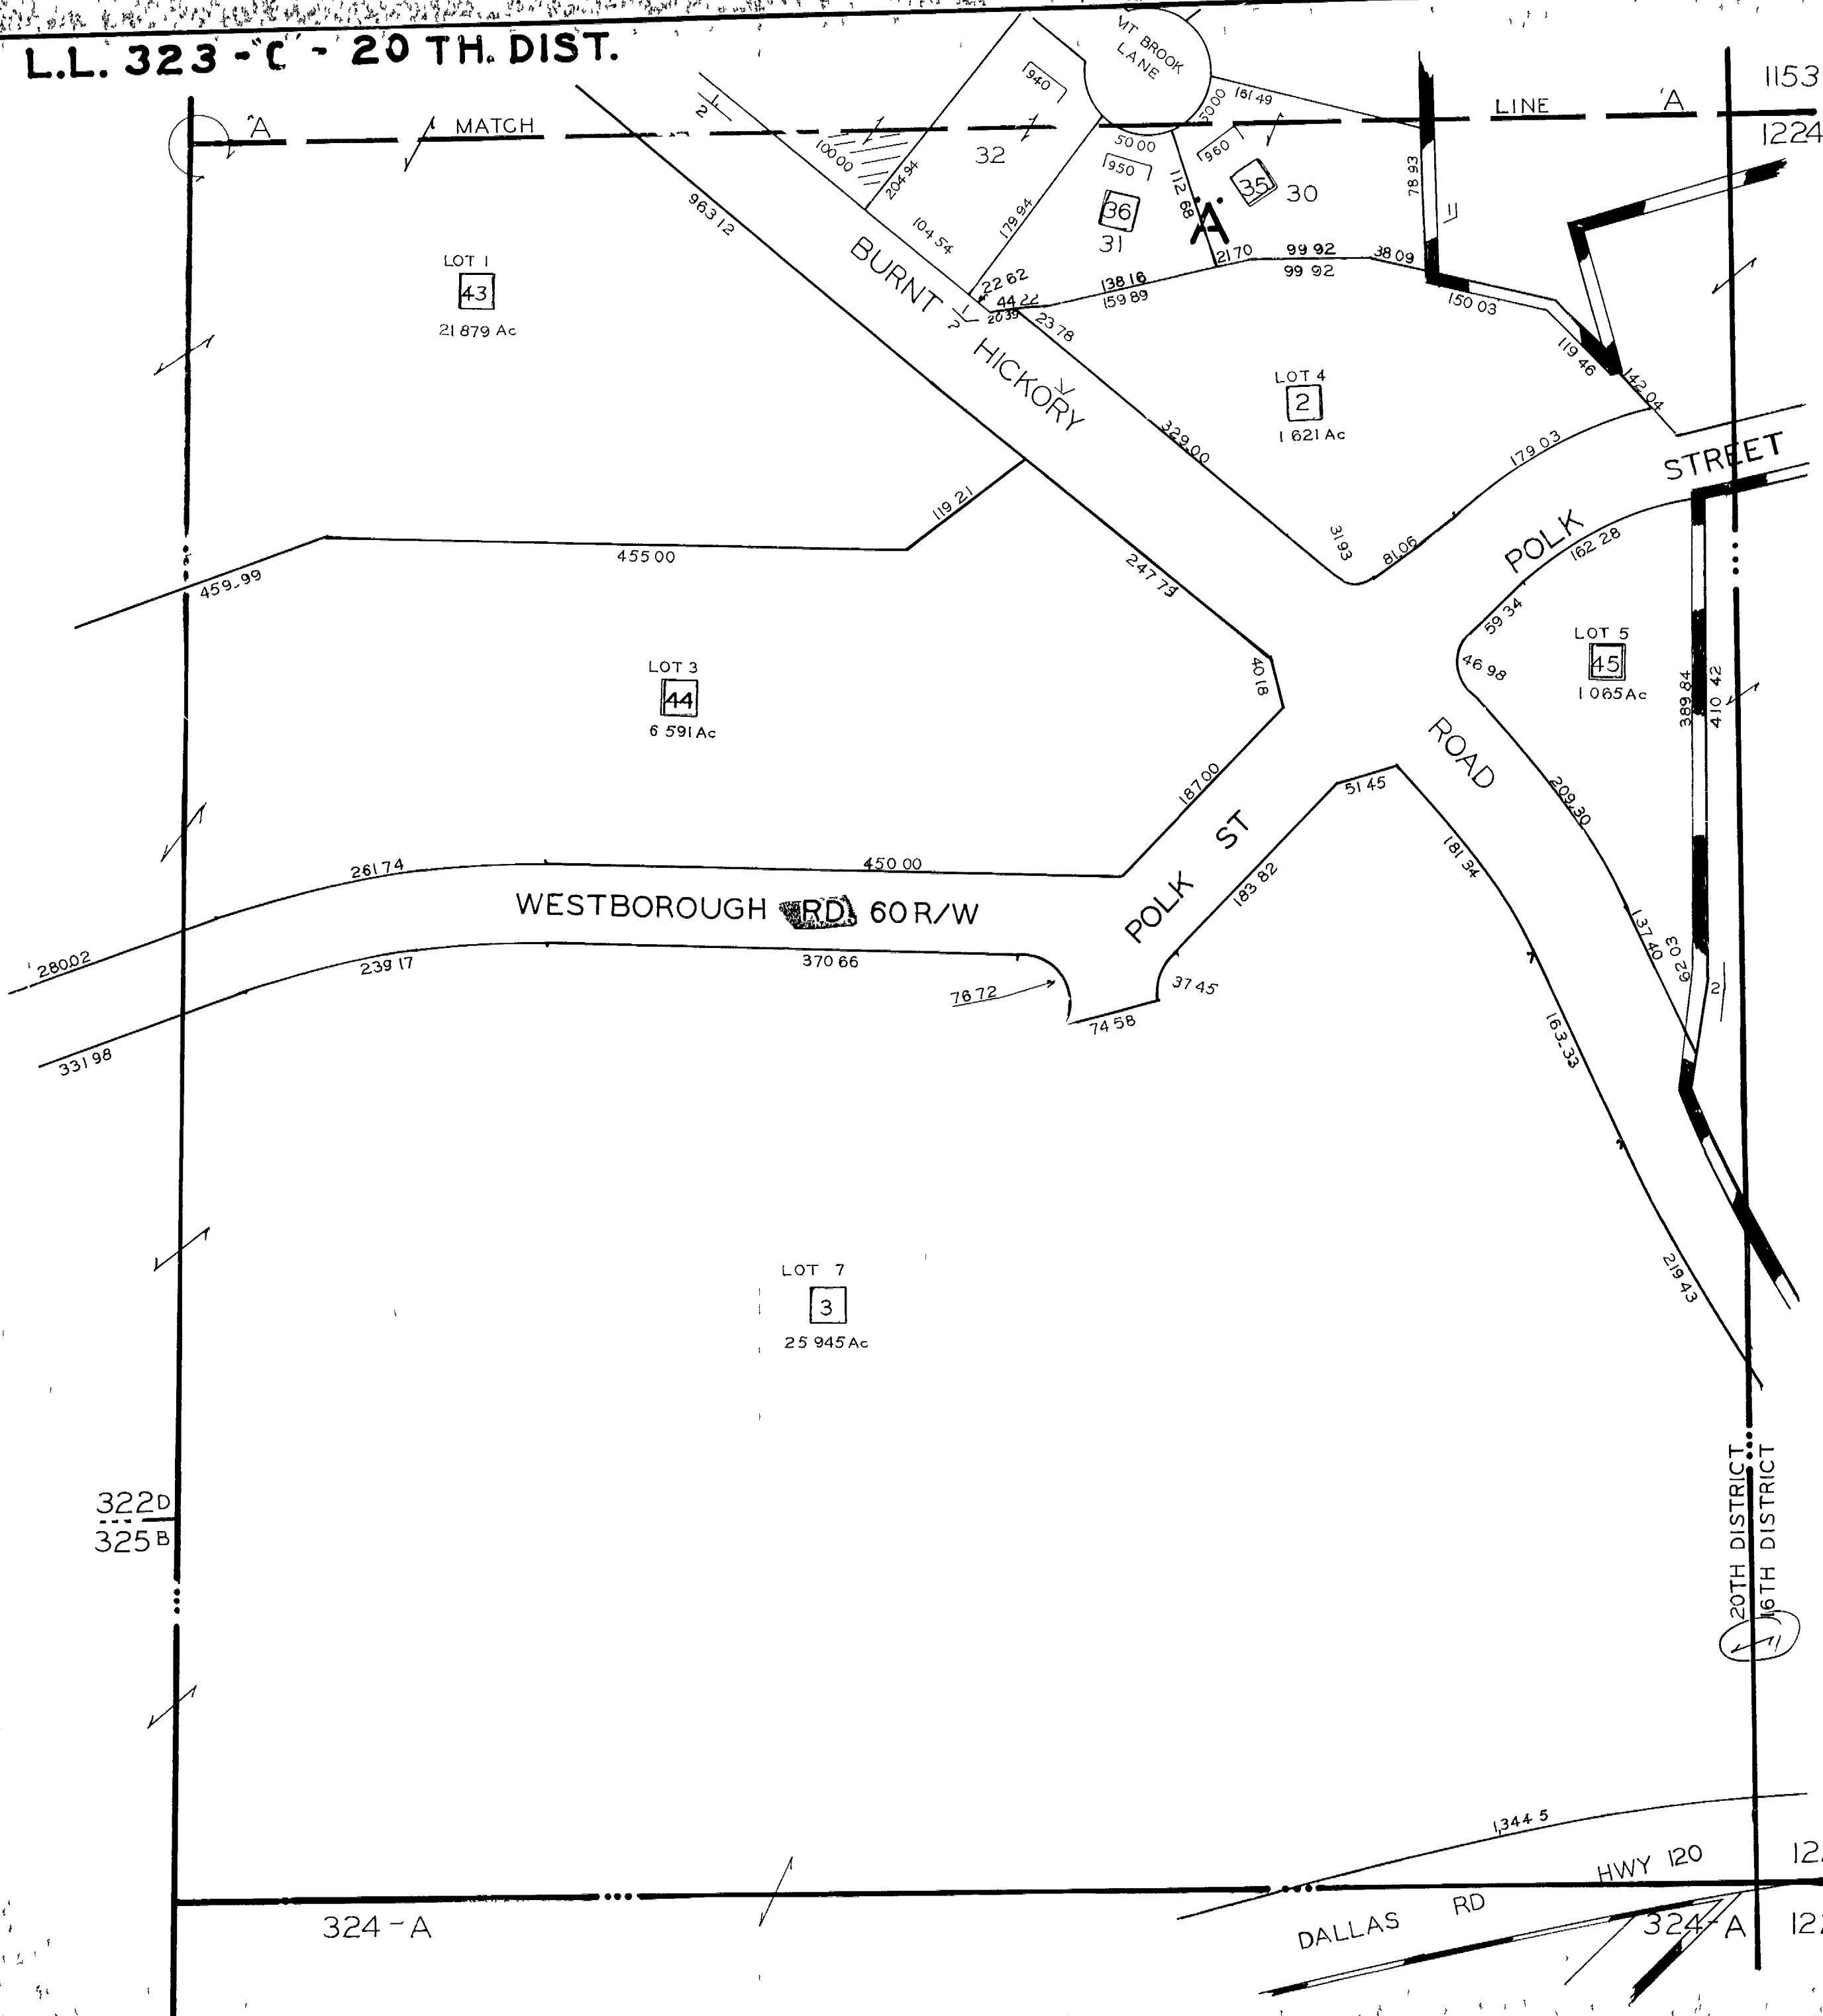

L.L. 323 - C - 20 TH. DIST.

SCALE 1"=100'  
 DATE 6 12 80  
 REVISED 1-13 81  
 1 4 85  
 8 5 86  
 3 12 87  
 6 30 87  
 3 30 89

1 MOUNTAIN BROOK U-I  
 2 WESTBOROUGH

20TH DISTRICT  
 16TH DISTRICT

DALLAS RD HWY 120  
 1344.5  
 1224  
 1225  
 324-A

322D  
 325B

324-A