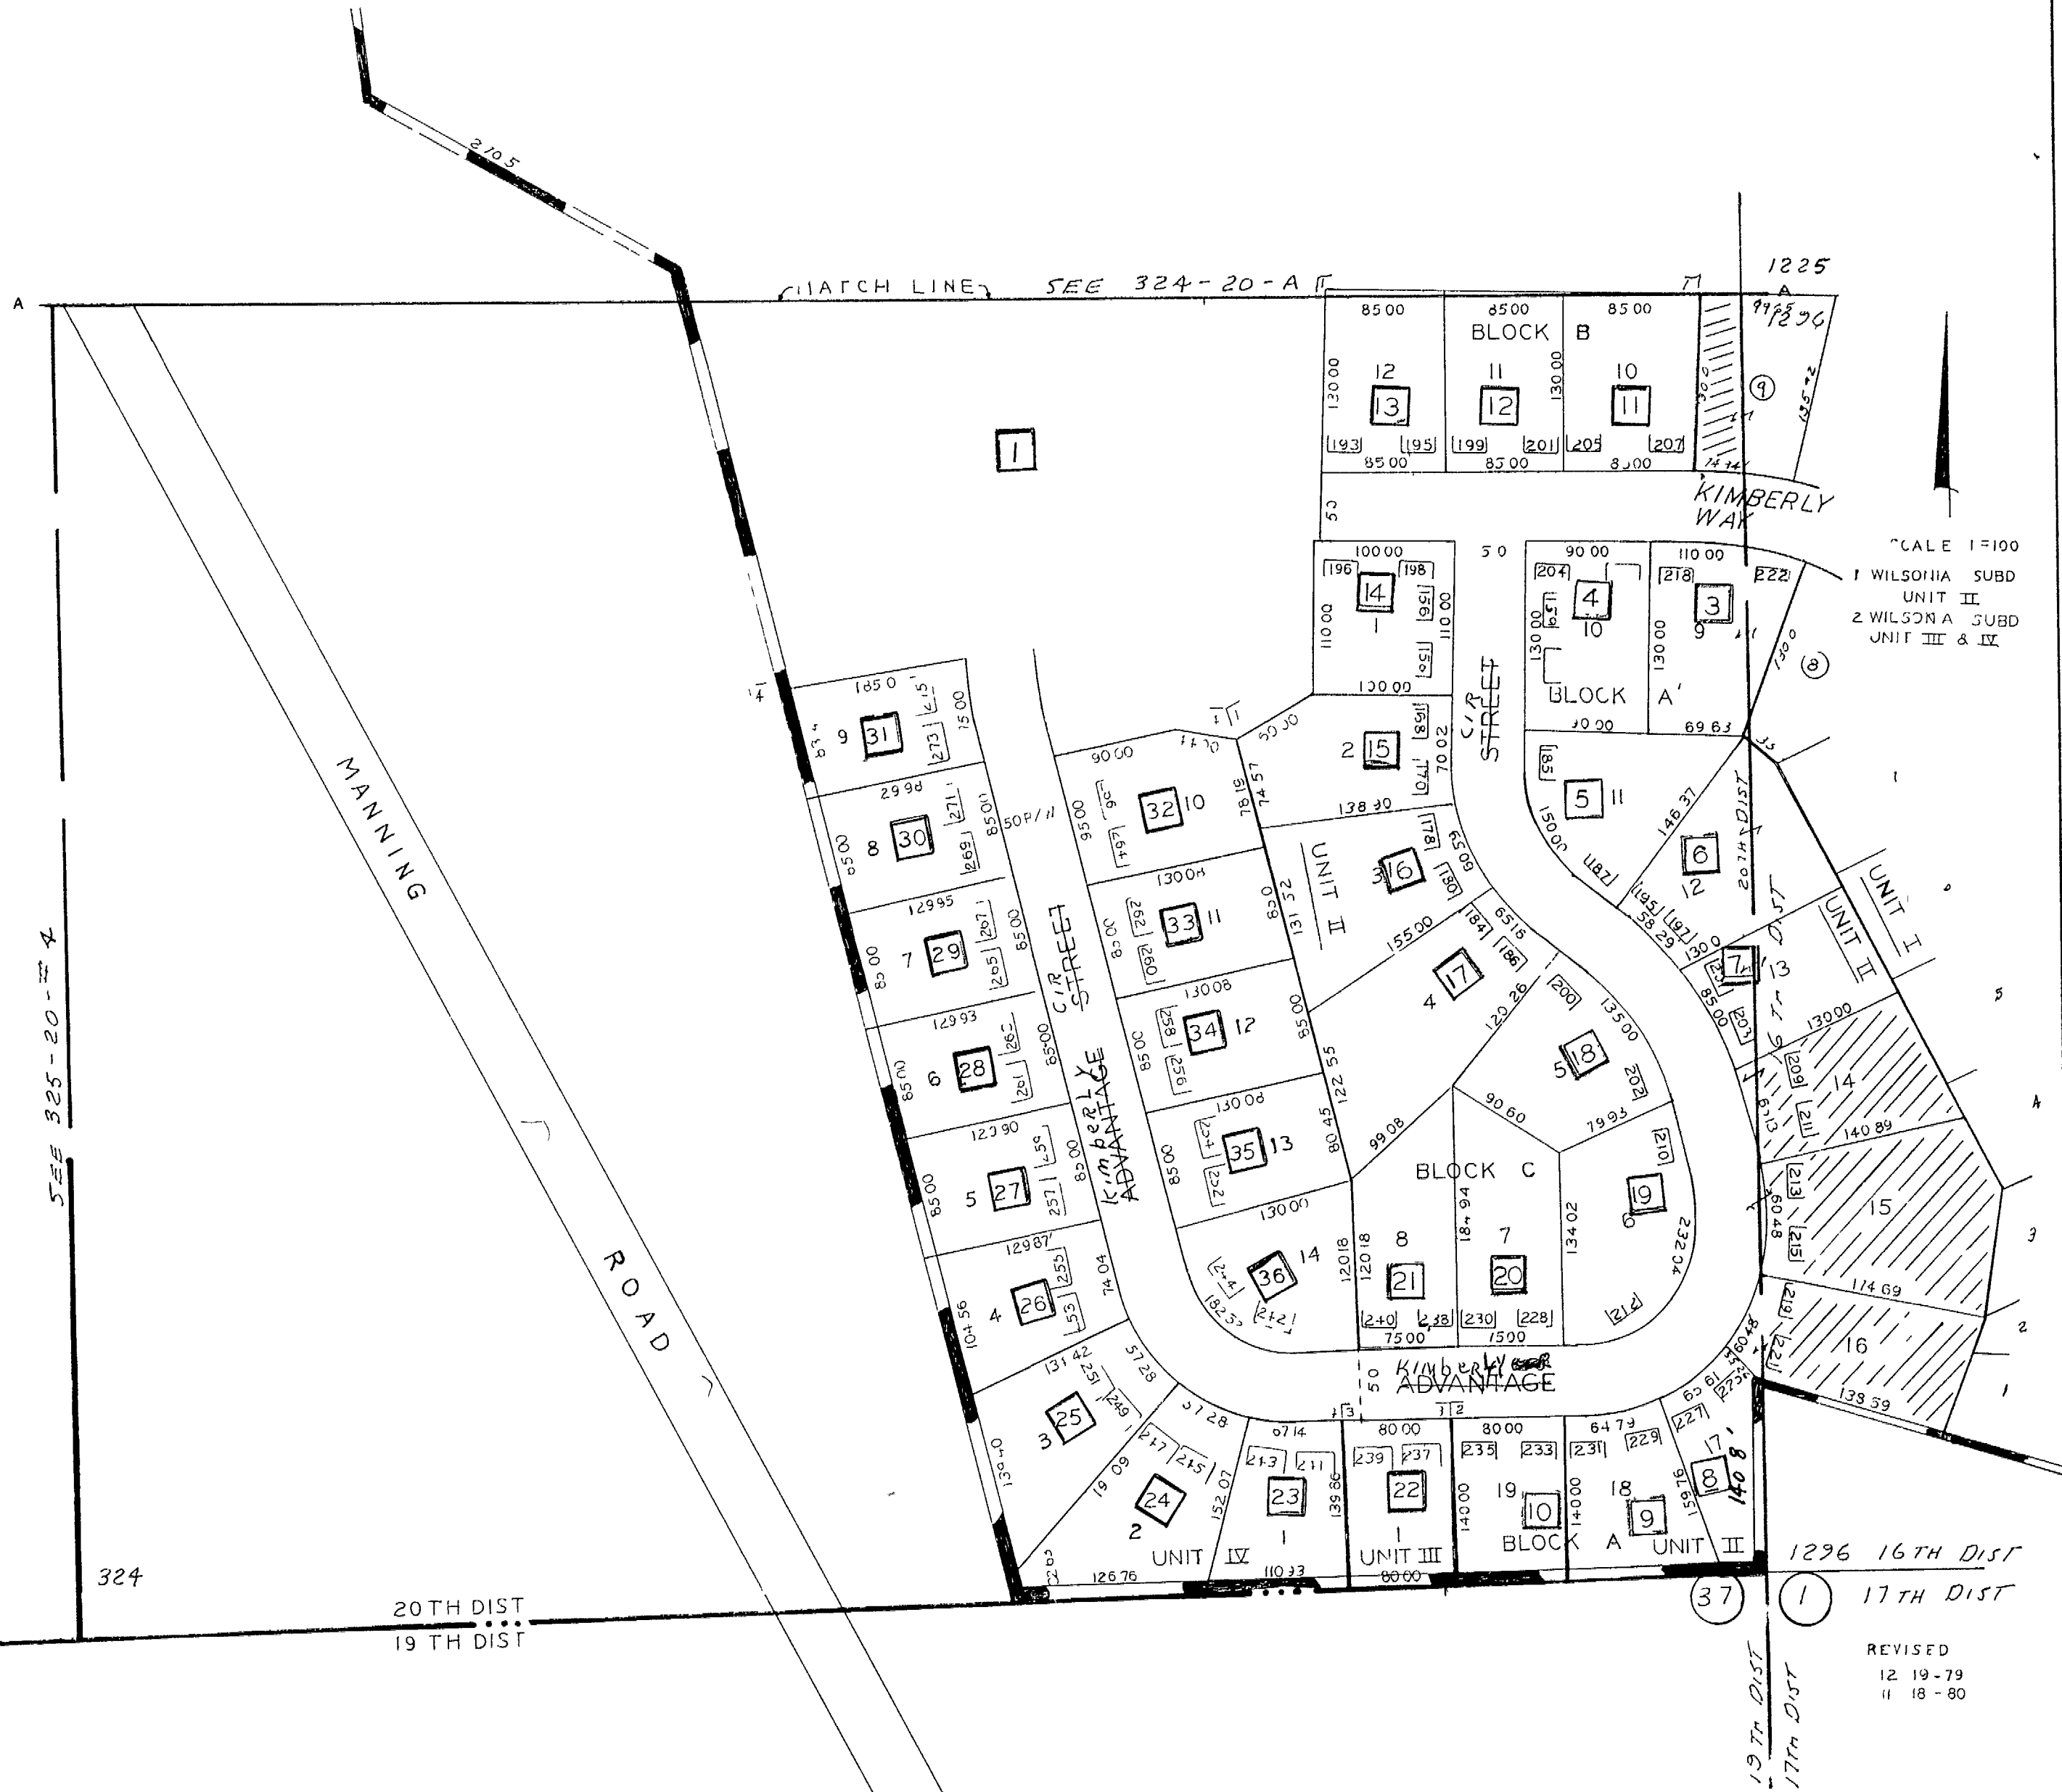

LL 324-20-B

SCALE 1"=100'  
 1 WILSONIA SUBD  
 UNIT II  
 2 WILSONIA SUBD  
 UNIT III & IV

SEE 325-20-A

36 37

20TH DIST  
 19TH DIST

1296 16TH DIST  
 17TH DIST  
 19TH DIST  
 17TH DIST

REVISED  
 12 19-79  
 11 18-80