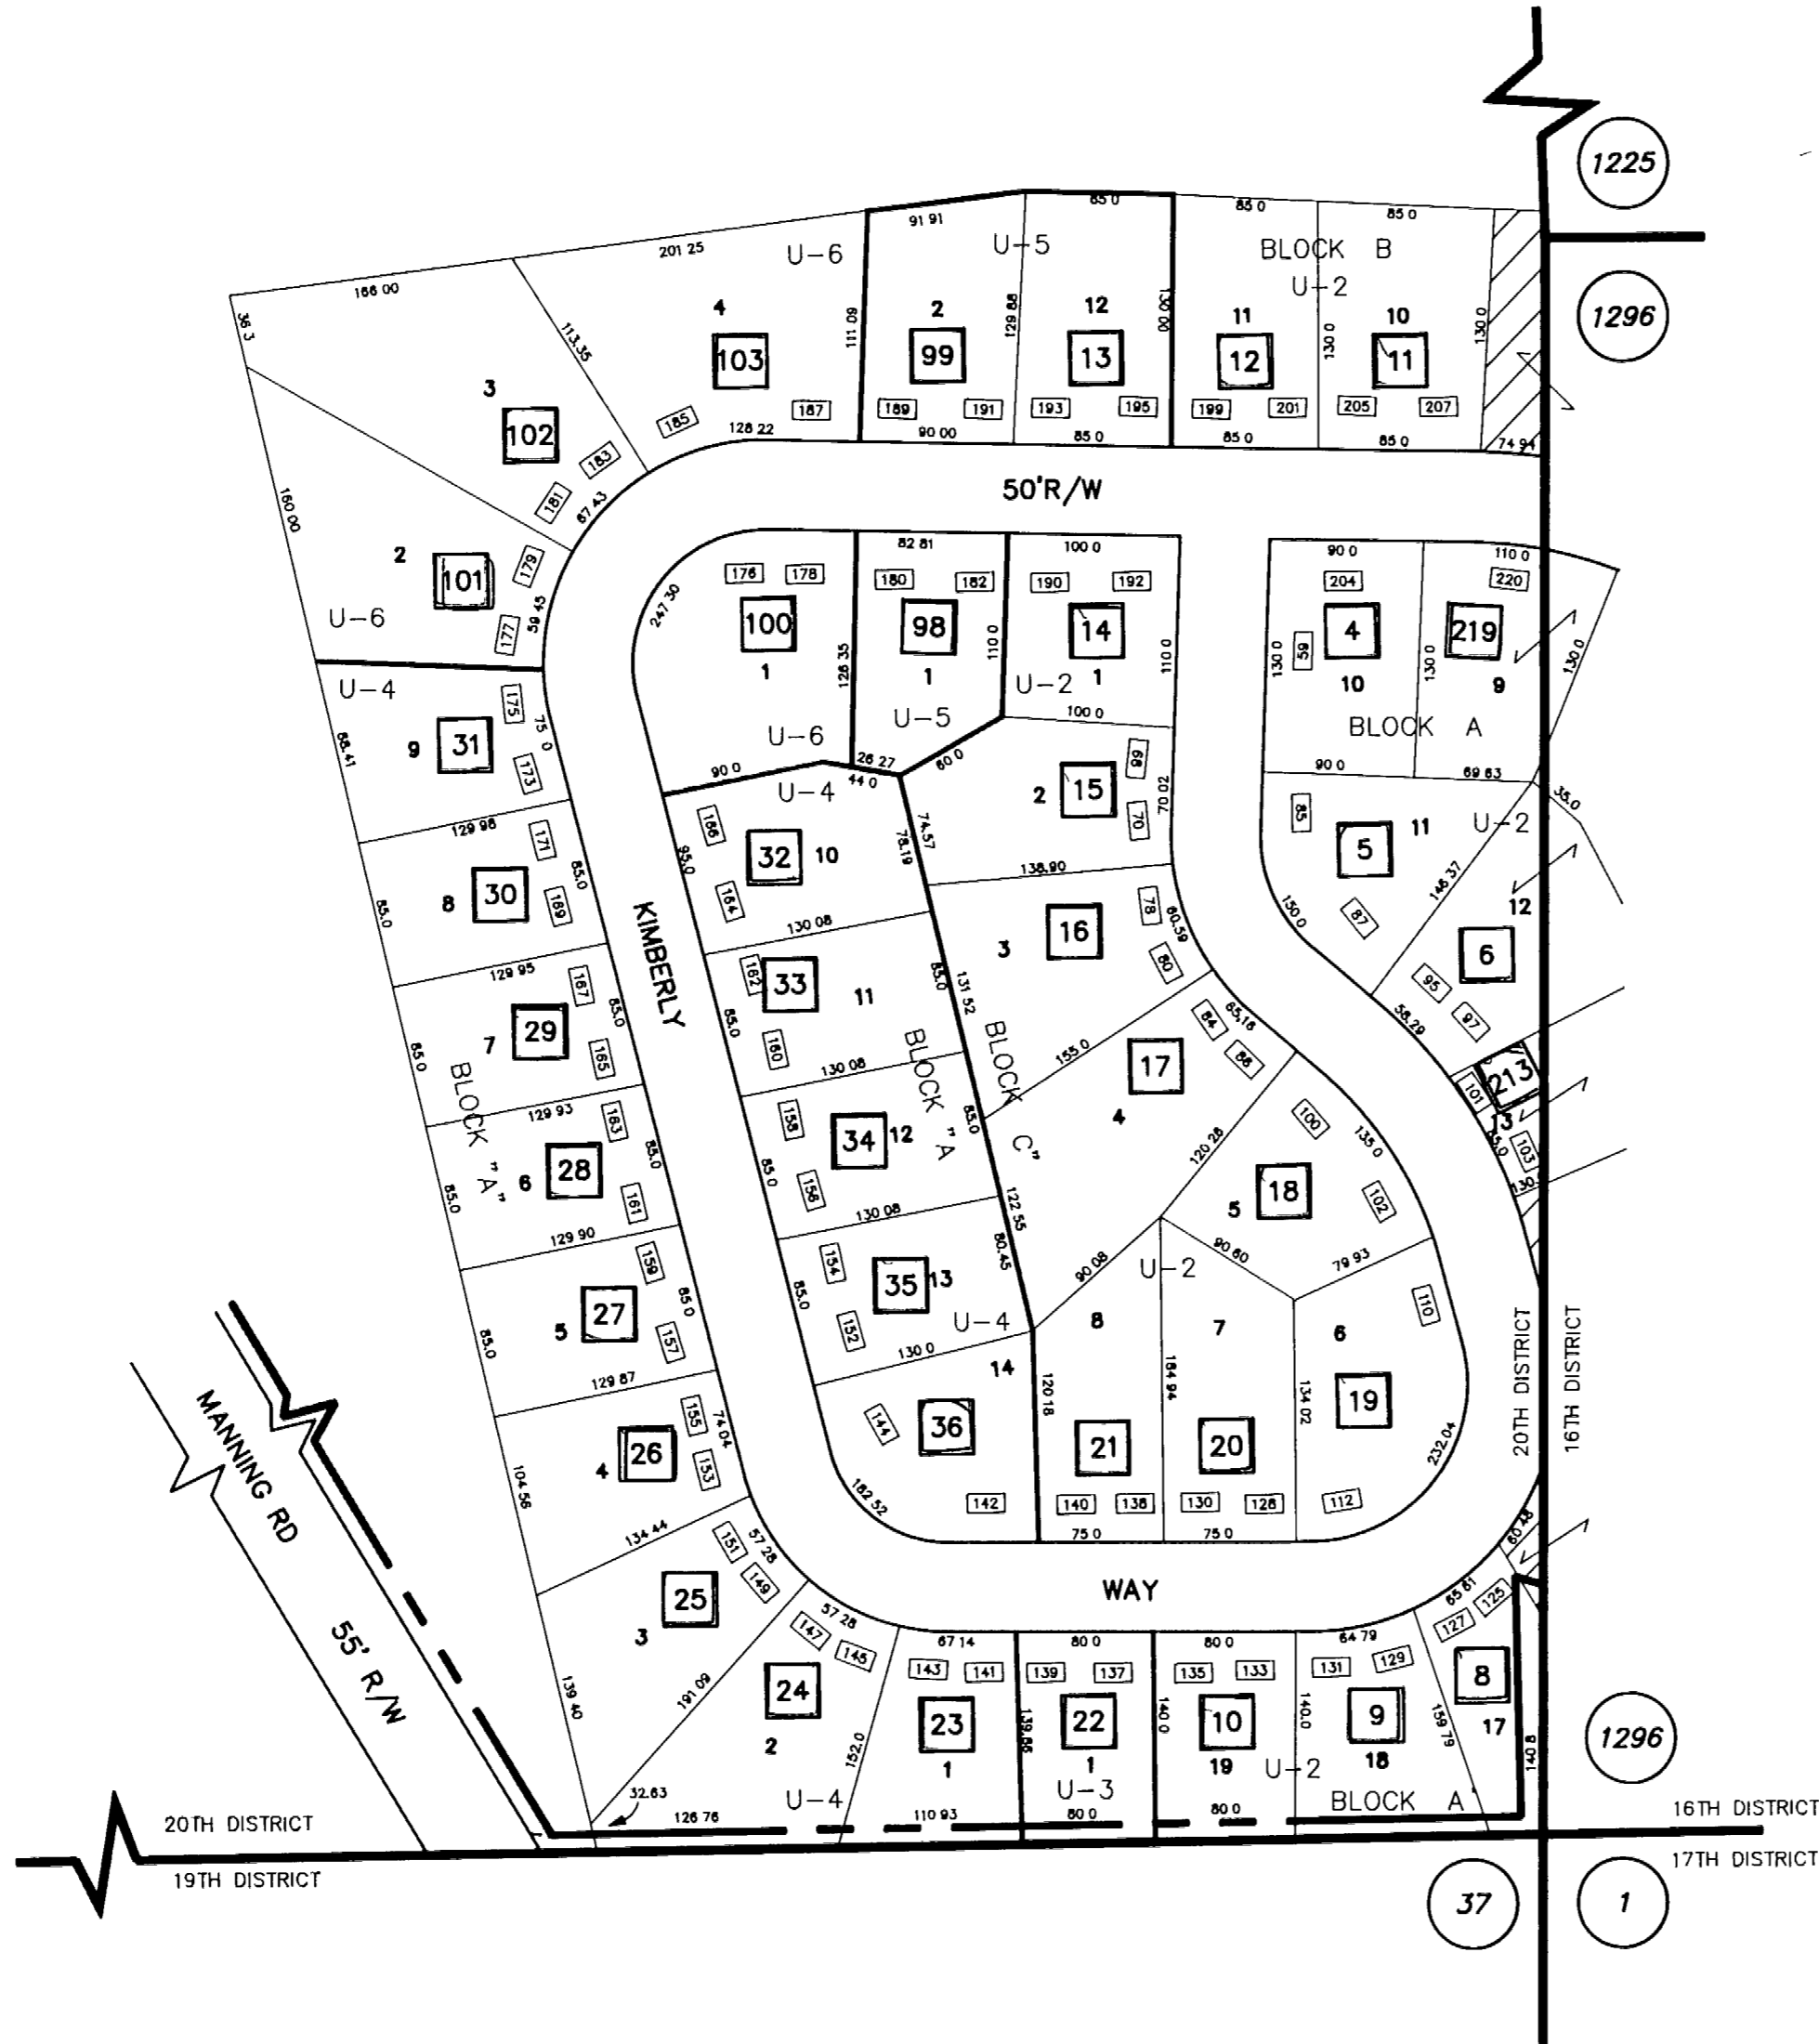

L.L.-324

DIST.-20

SHEET 3
WILSONIA S/D

NORTH
SCALE
1 = 100

REVISED
1-13-92
3-23-92

1225
1296
1296
37
1