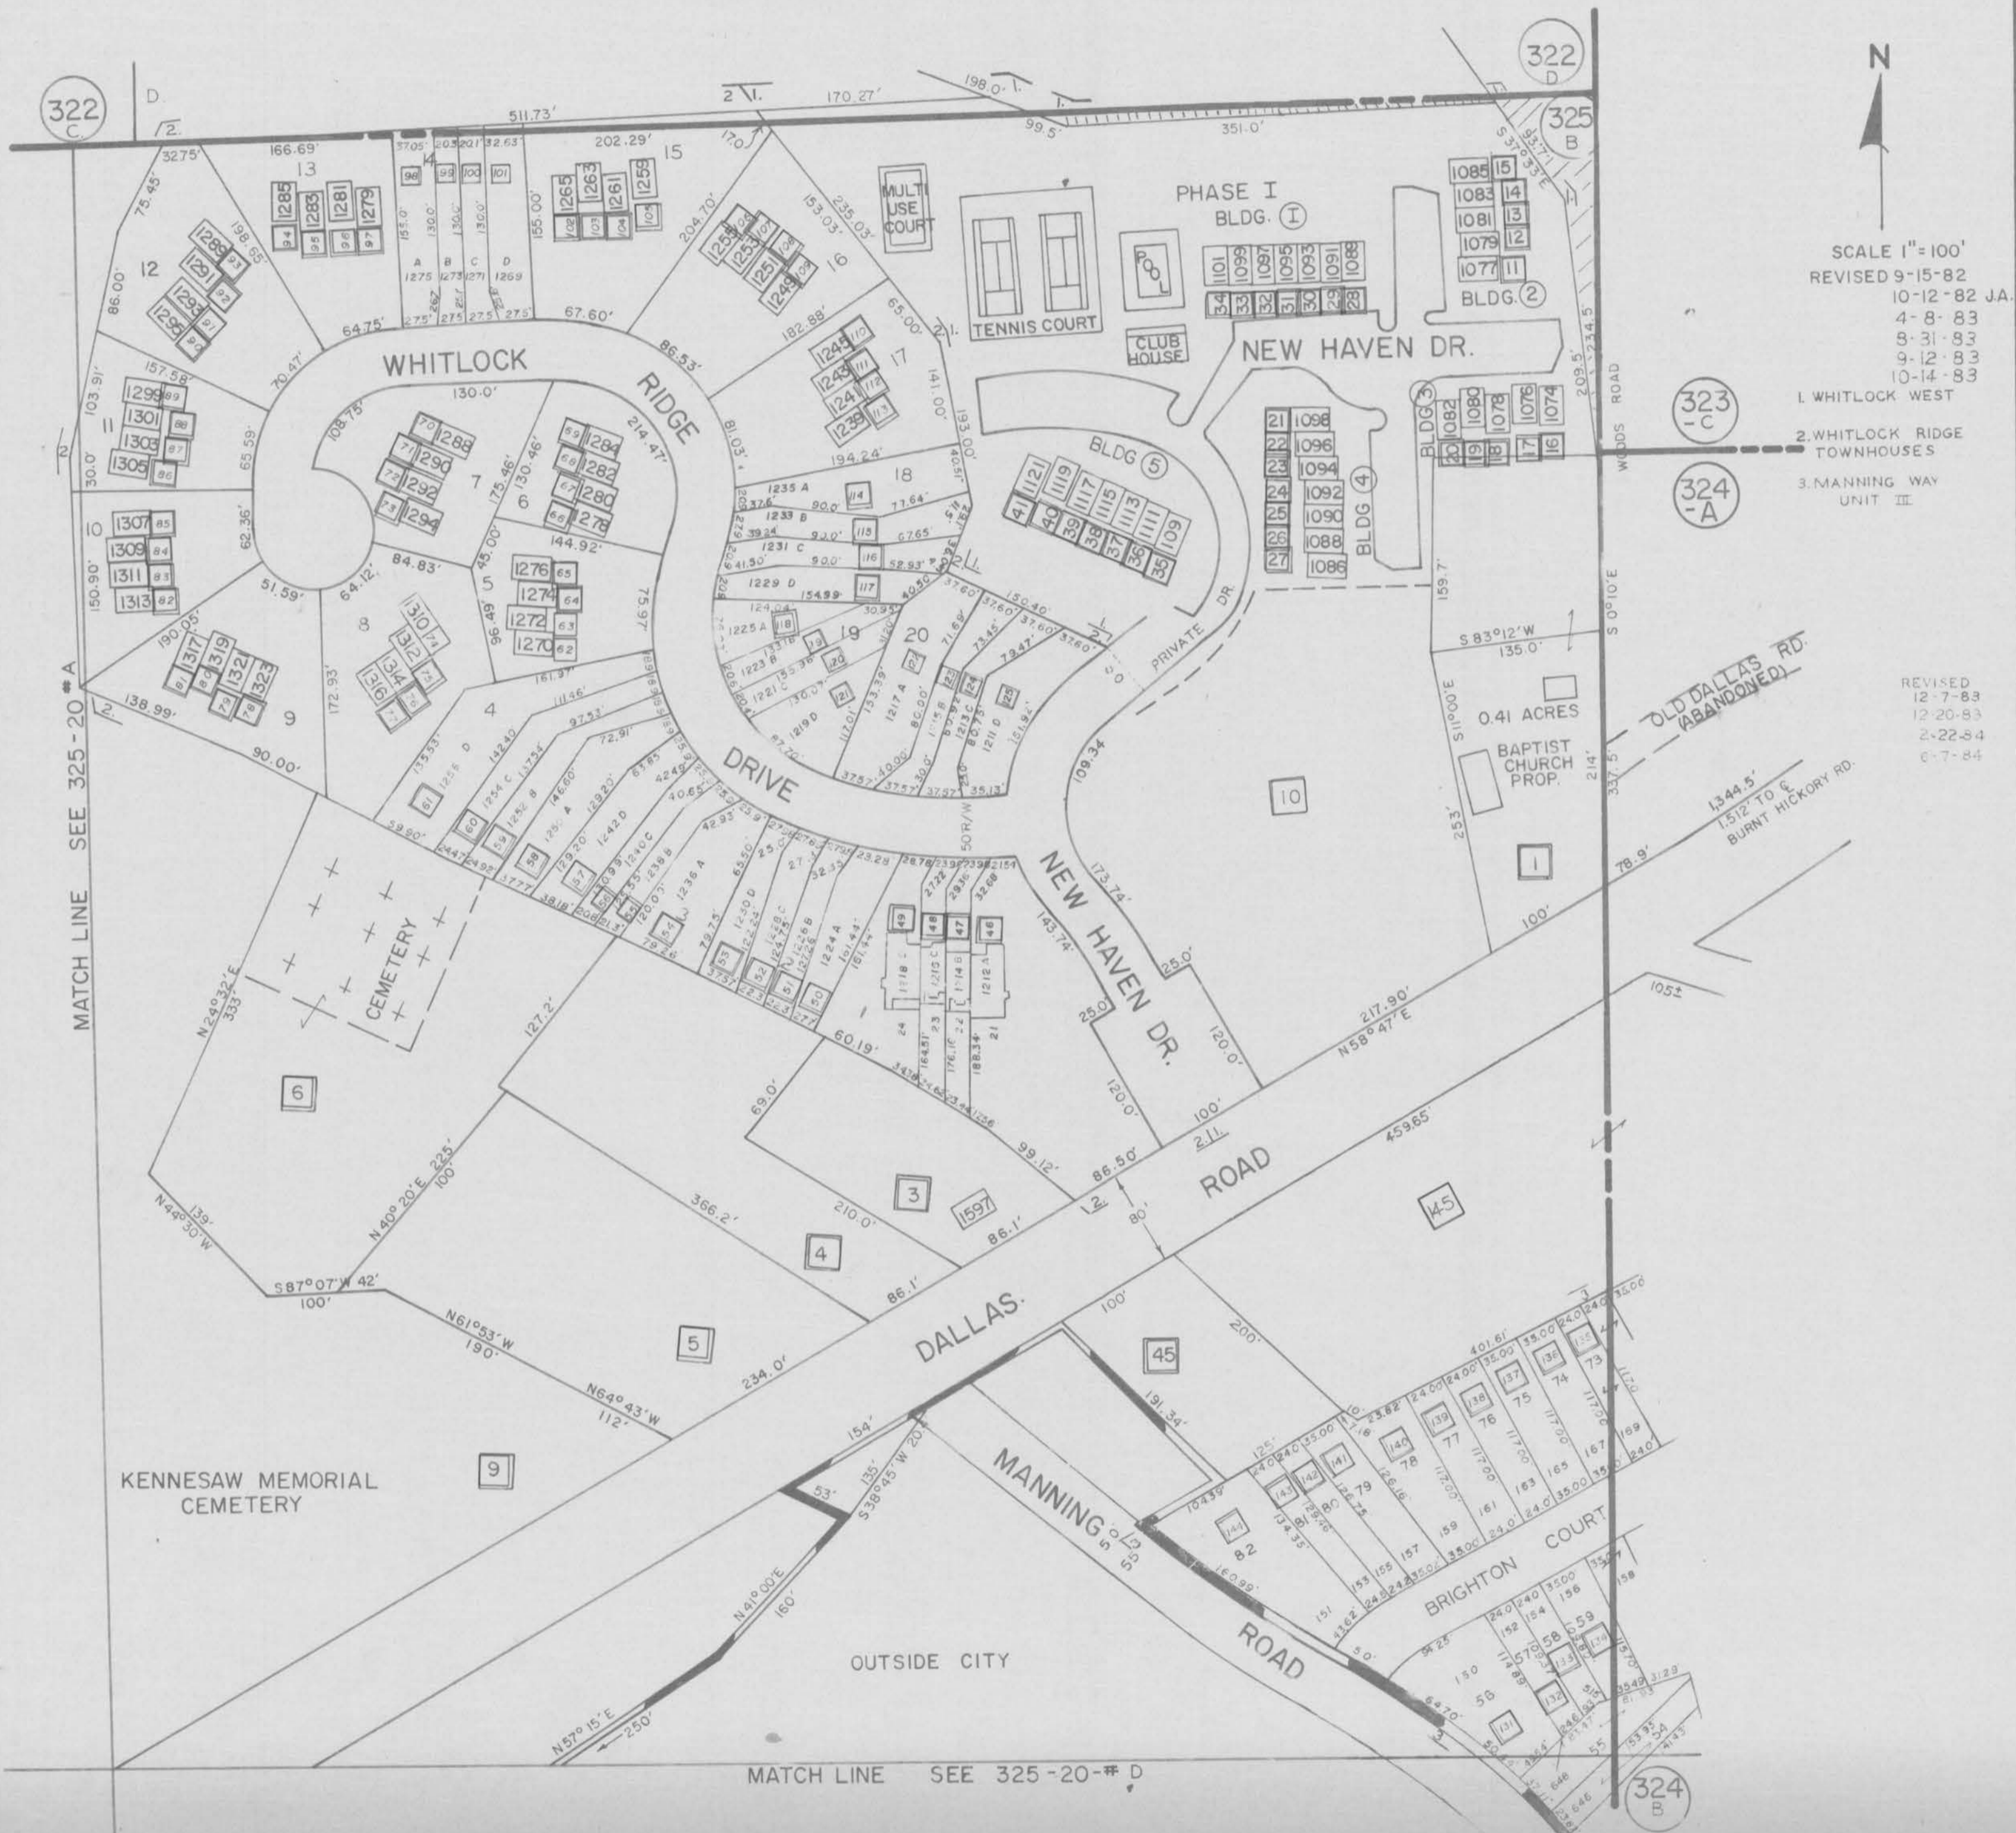

L.L. 325-20TH-SHEET B

SCALE 1" = 100'
 REVISED 9-15-82
 10-12-82 JA.
 4-8-83
 8-31-83
 9-12-83
 10-14-83
 1. WHITLOCK WEST
 2. WHITLOCK RIDGE TOWNHOUSES
 3. MANNING WAY UNIT III

REVISED
 12-7-83
 12-20-83
 2-22-84
 6-7-84

MATCH LINE SEE 325-20 # A

MATCH LINE SEE 325-20 # D

KENNESAW MEMORIAL CEMETERY

OUTSIDE CITY

324 B

322 C

322 D

325 B

323 C

324 A

DALLAS ROAD

MANNING ROAD

ROAD

BRIGHTON COURT

ROAD

WHITLOCK RIDGE DRIVE